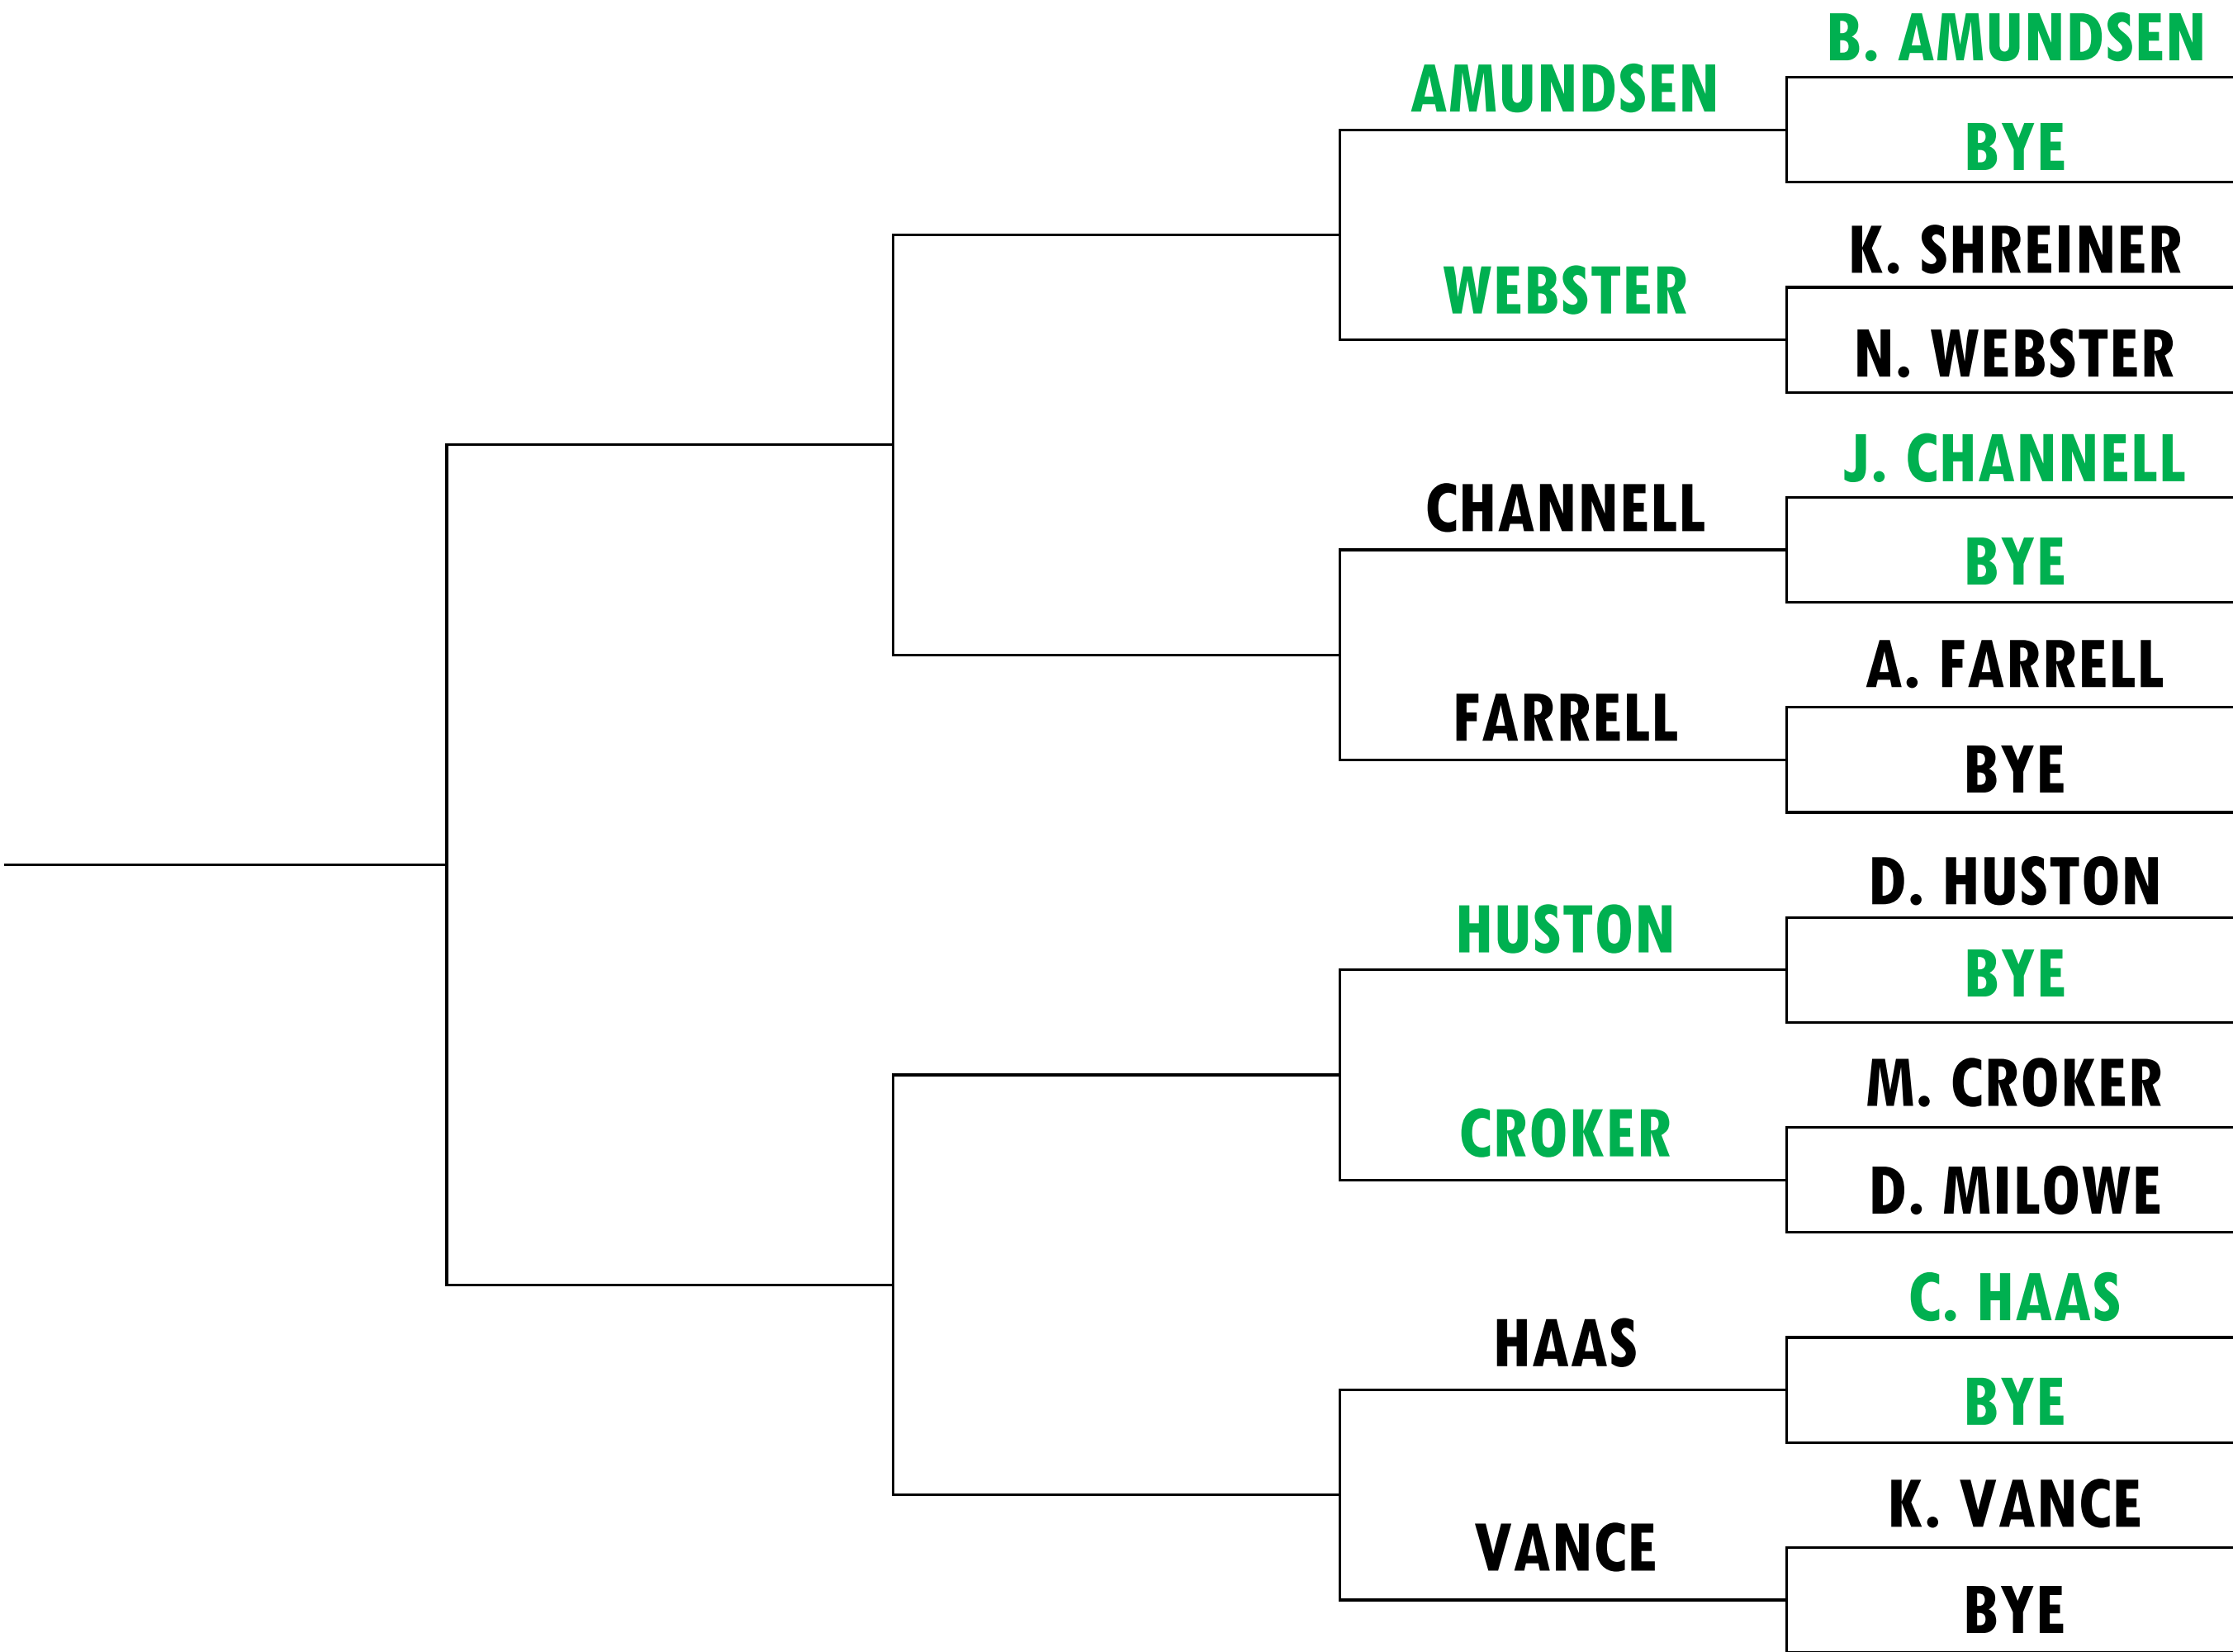

2020 INDIVIDUAL MATCH PLAY

PALMER

2020 INDIVIDUAL MATCH PLAY

LADIES

2020 INDIVIDUAL MATCH PLAY

TOURNAMENT 1

2020 INDIVIDUAL MATCH PLAY

TOURNAMENT 2