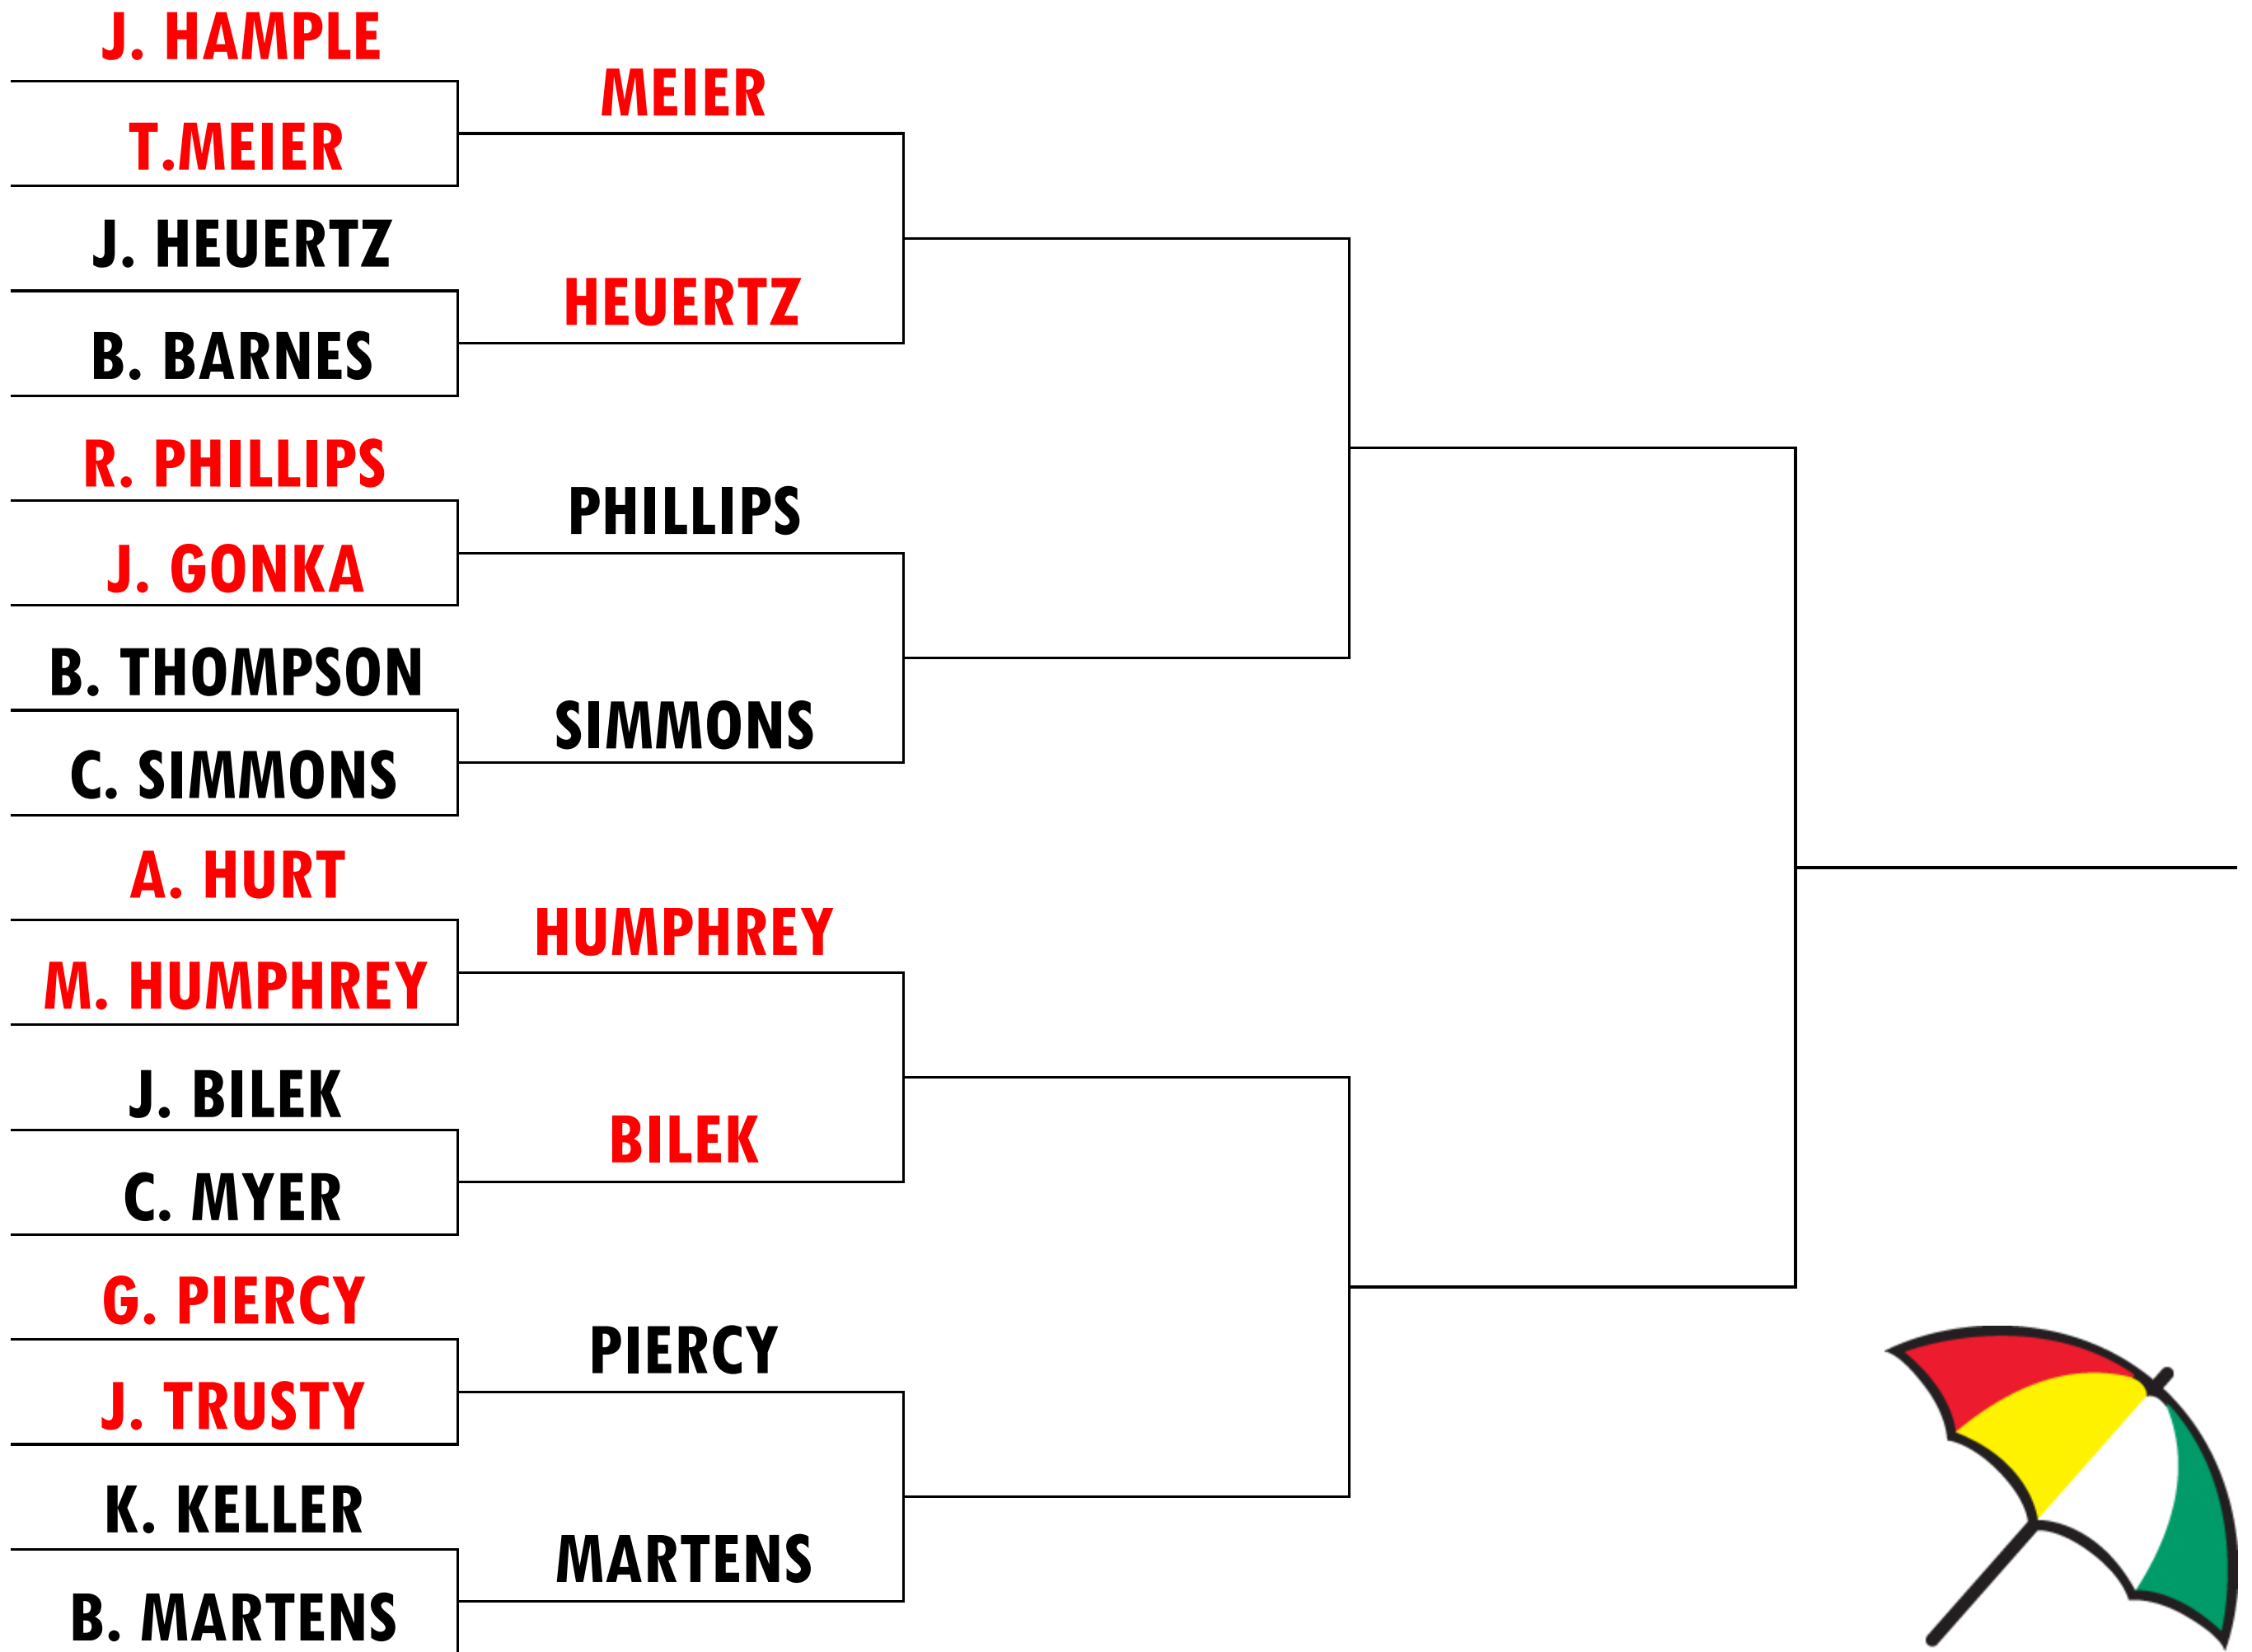

2020 INDIVIDUAL MATCH PLAY

PALMER

2020 INDIVIDUAL MATCH PLAY

LADIES

2020 INDIVIDUAL MATCH PLAY

TOURNAMENT 1

2020 INDIVIDUAL MATCH PLAY

TOURNAMENT 2