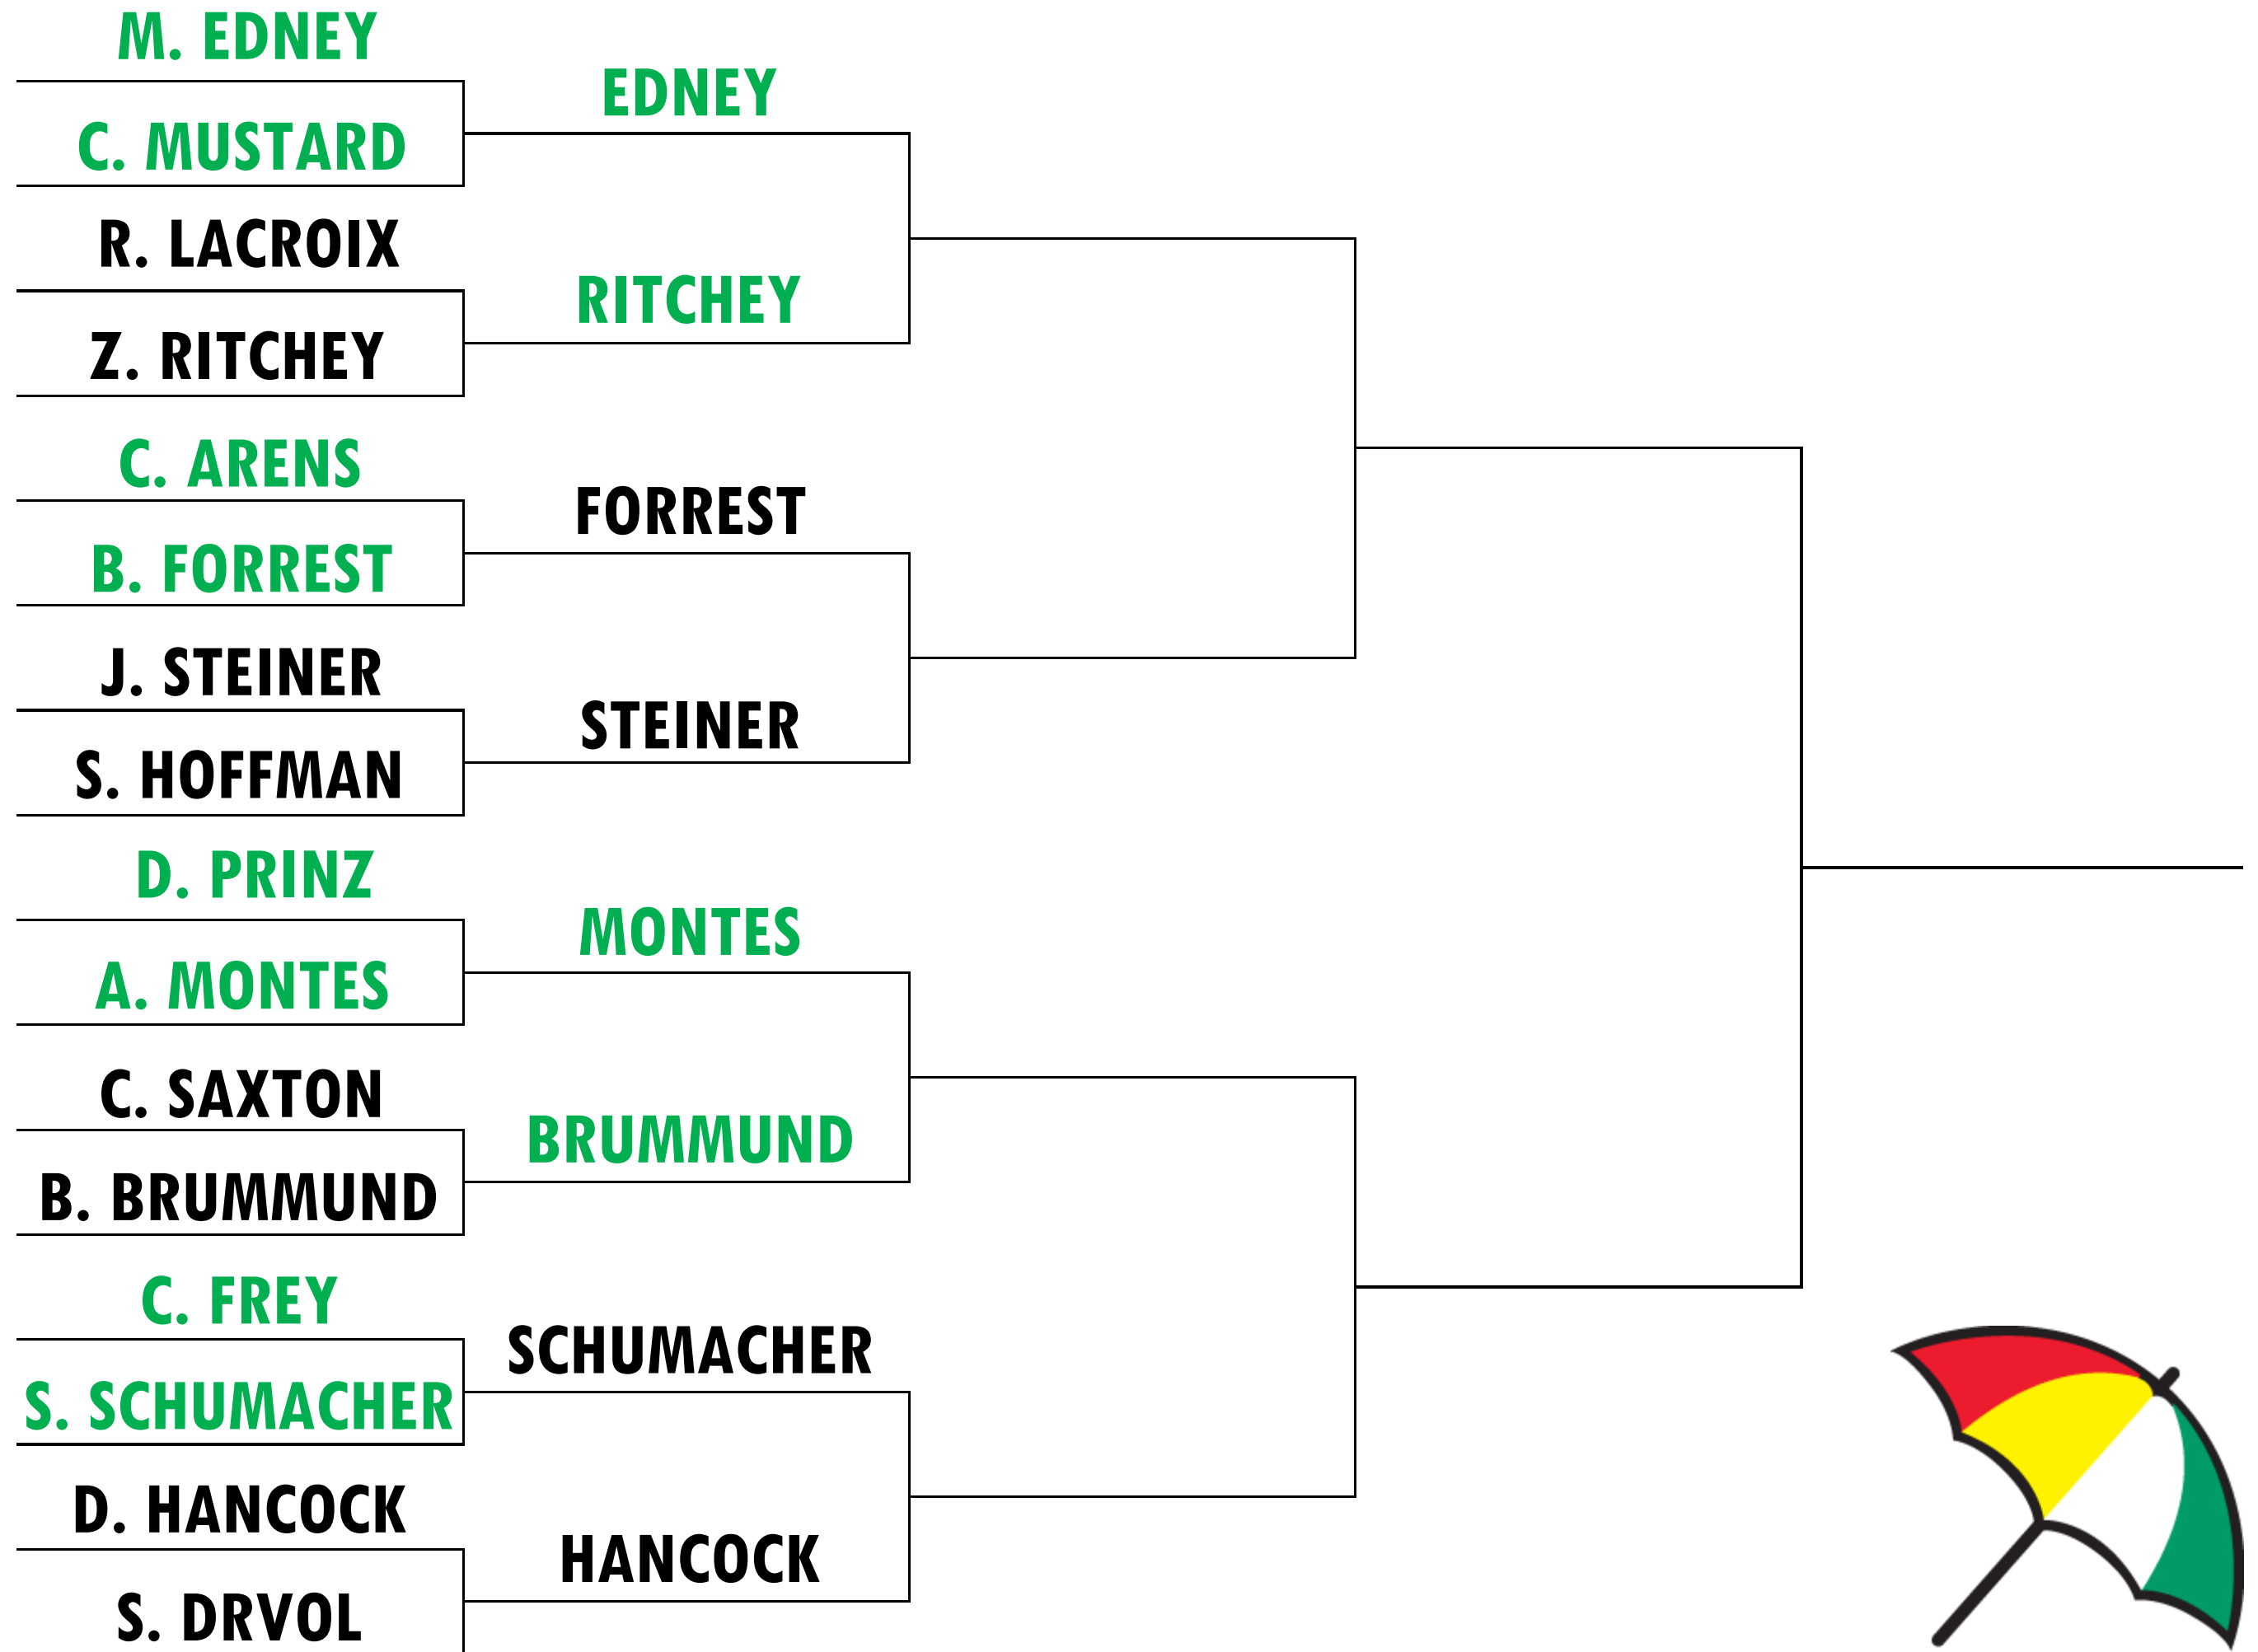

2020 INDIVIDUAL MATCH PLAY

PALMER

2020 INDIVIDUAL MATCH PLAY

LADIES

2020 INDIVIDUAL MATCH PLAY

TOURNAMENT 1

2020 INDIVIDUAL MATCH PLAY

TOURNAMENT 2