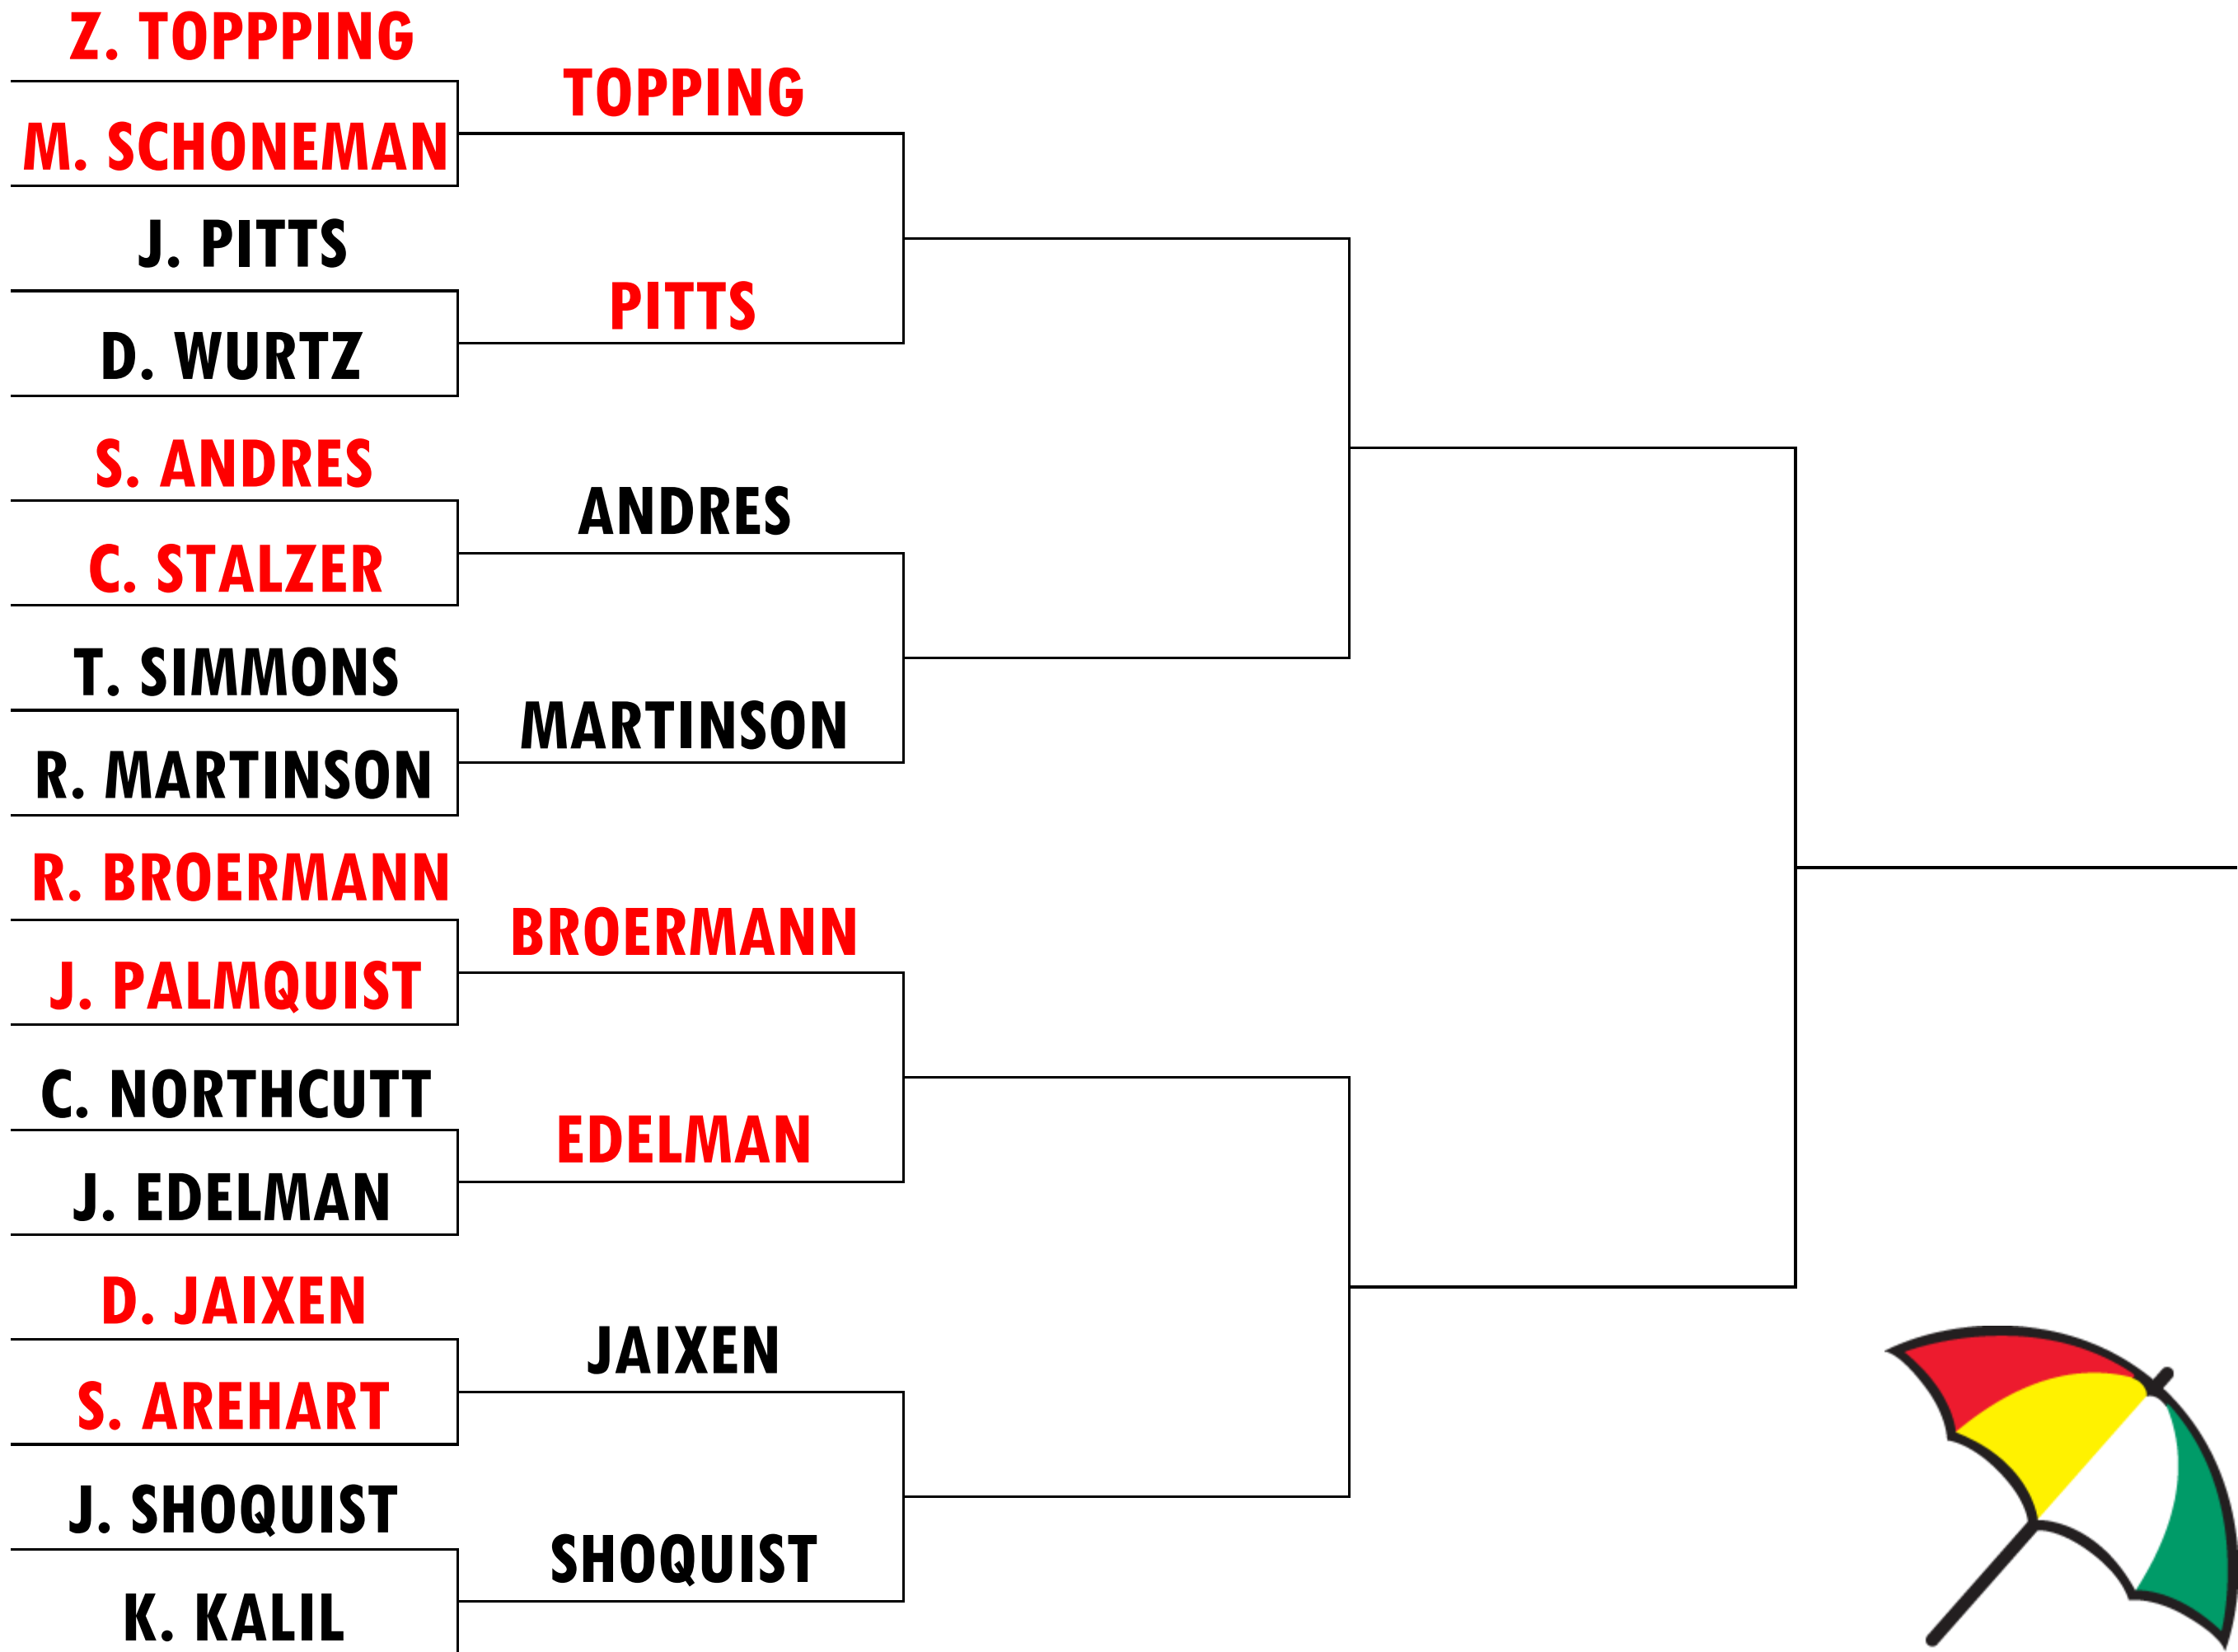

2020 INDIVIDUAL MATCH PLAY

TOURNAMENT 3