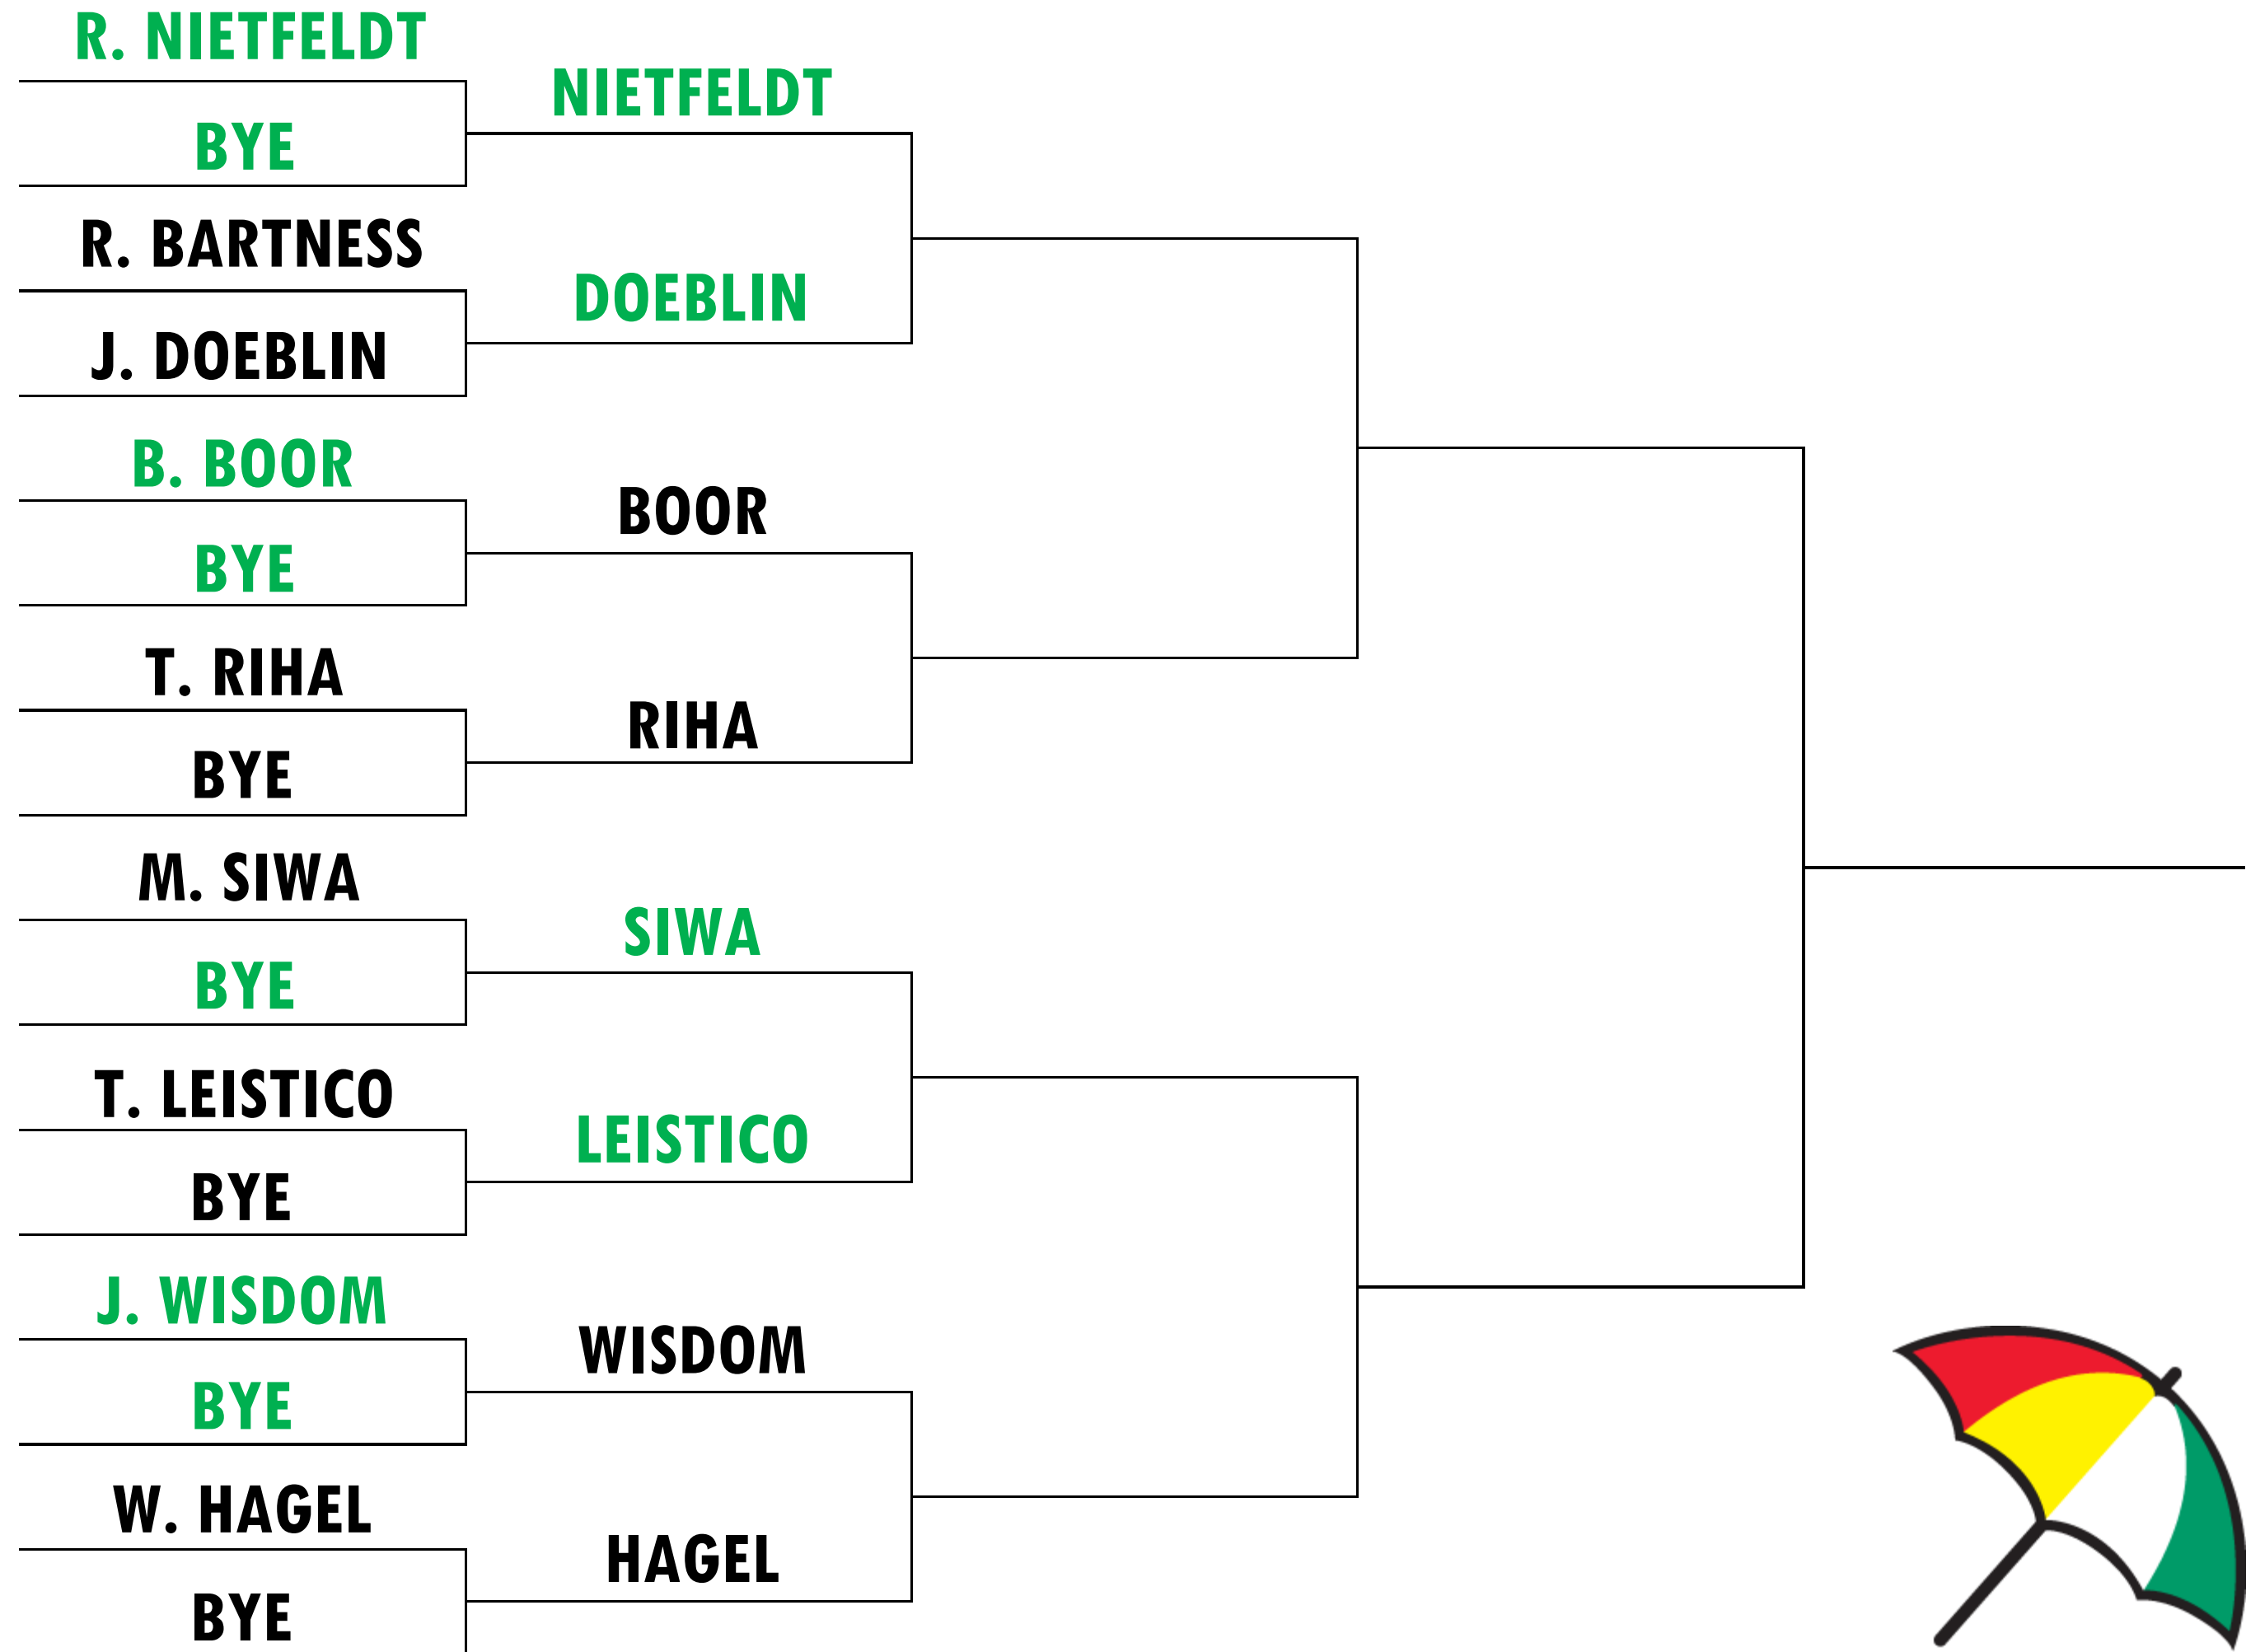

2020 INDIVIDUAL MATCH PLAY

PALMER

2020 INDIVIDUAL MATCH PLAY

LADIES

2020 INDIVIDUAL MATCH PLAY

TOURNAMENT 1

2020 INDIVIDUAL MATCH PLAY

TOURNAMENT 2