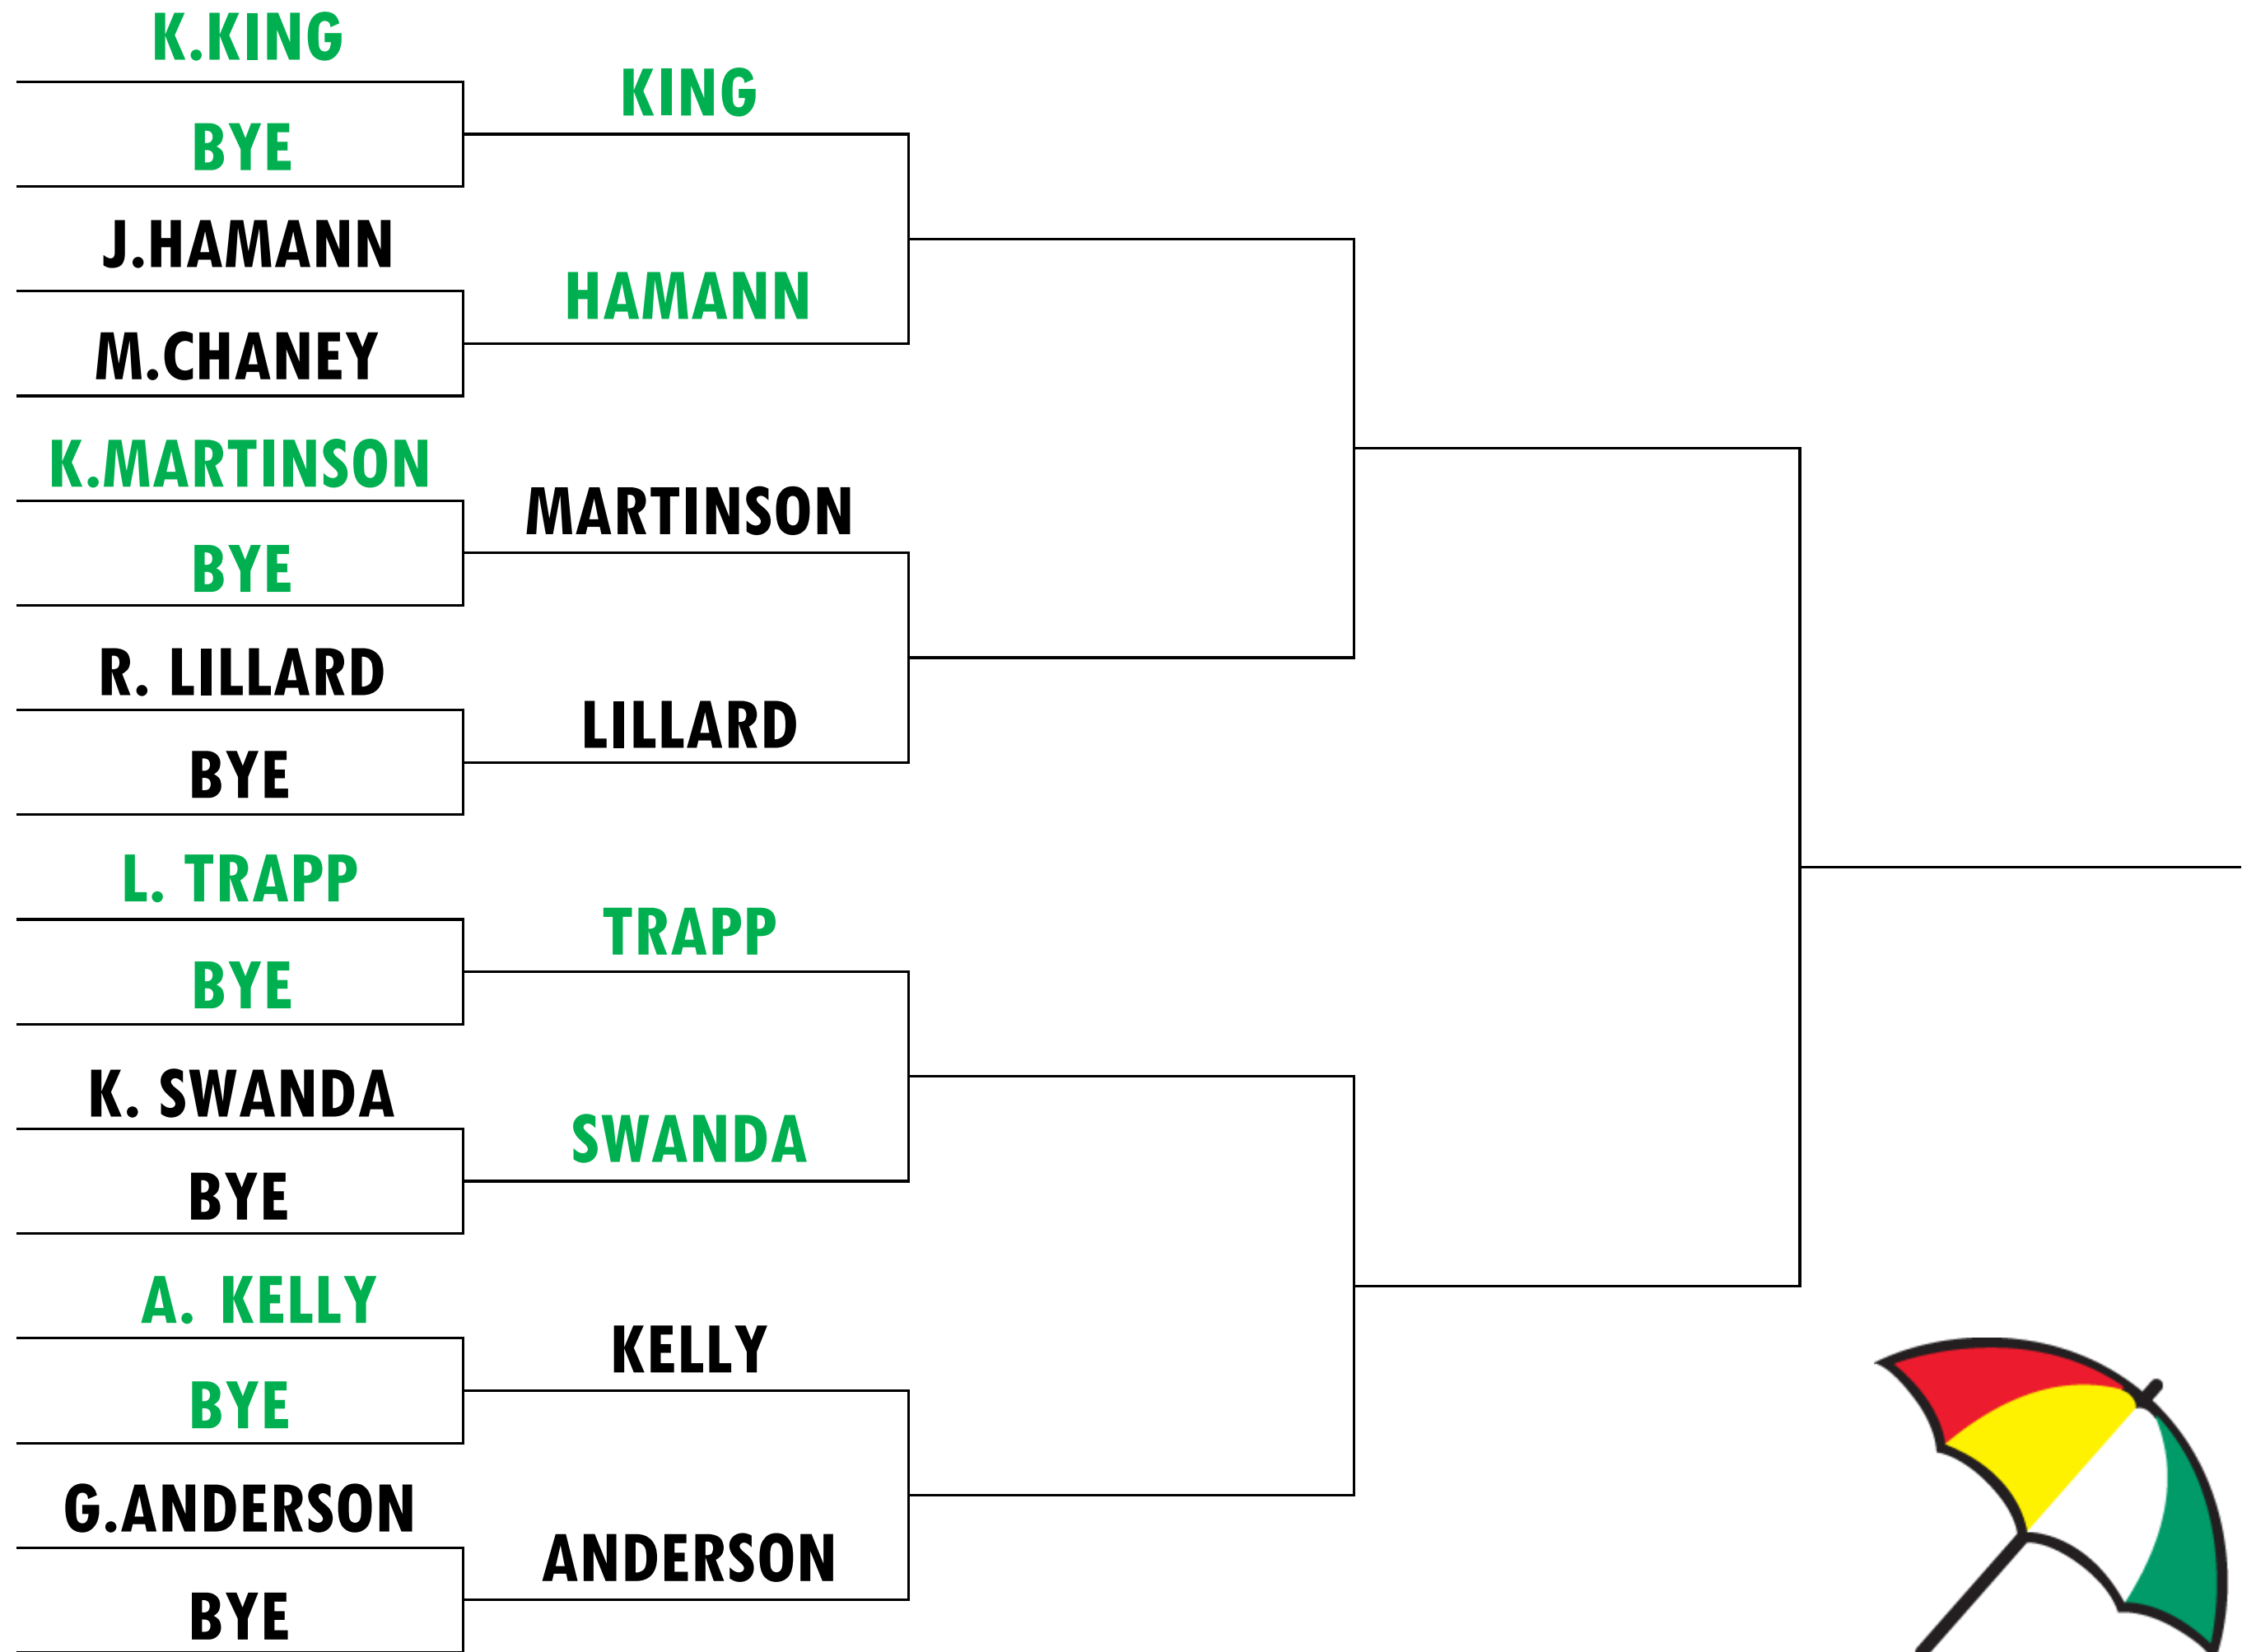

2020 INDIVIDUAL MATCH PLAY

PALMER

2020 INDIVIDUAL MATCH PLAY

LADIES

2020 INDIVIDUAL MATCH PLAY

TOURNAMENT 1

2020 INDIVIDUAL MATCH PLAY

TOURNAMENT 2