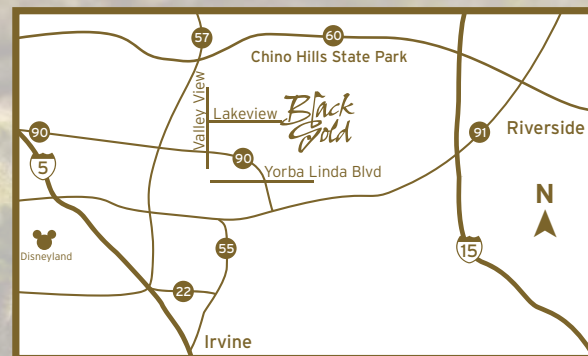

Black Gold GOLF CLUB
One Black Gold Drive
Yorba Linda, California 92886
(714) 961-0060
www.BlackGoldGolf.com