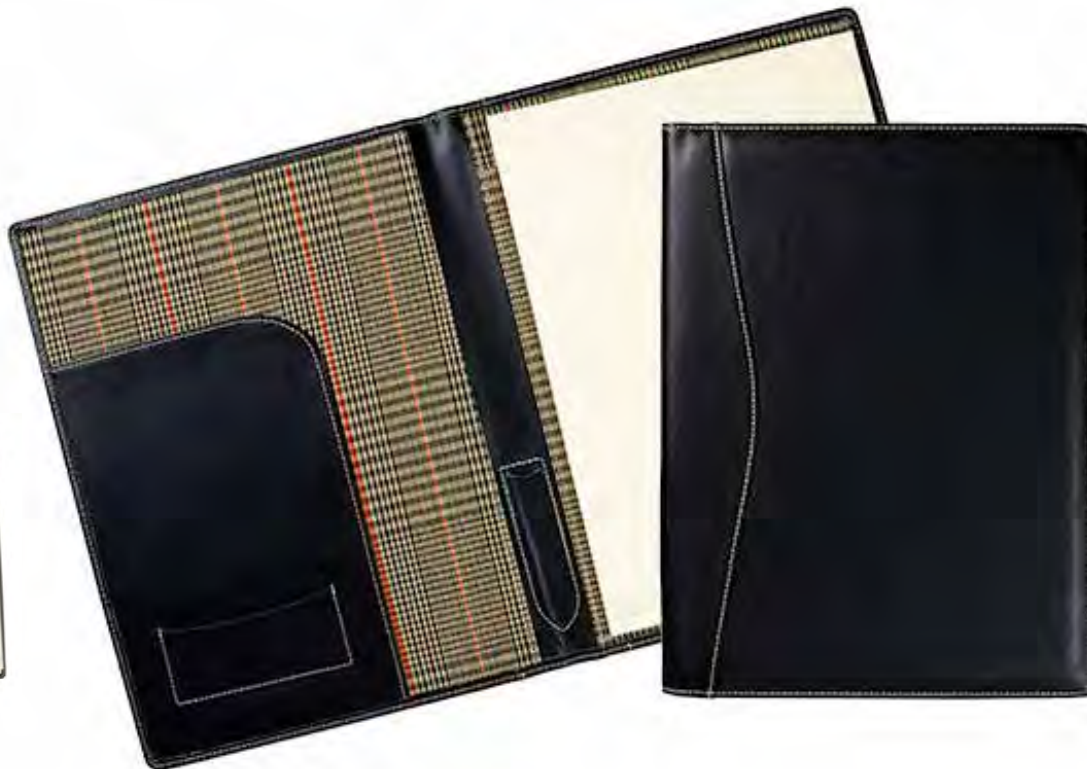

6" x 8 3/4" x 1/2" – Standard Sized Insert Notebook/Journal

HDWeave Not
Applicable
for this Gift

Dover Writing Portfolio

Custom Fabric Lining

Custom Fabric Lining

Premium \$240.00 | Tuscany \$170.00 | Sevilla \$130.00