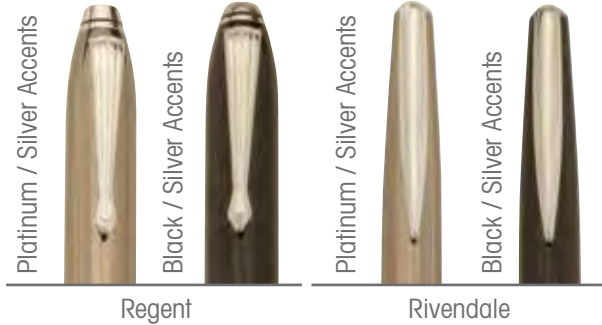

\$65

The Rivendale Rollerball Pen

\$50

The Rivendale Ballpoint Pen

\$50

Packaging

Pen Presentation Box

Available Colors

Request personalization for your writing instruments...
because with gifting, it is always the thought that counts!

Choose Your Finish

Premium Leathers

Florentine

Natural, vegetable-tanned, full grain, genuine leather with an exquisite aged character.