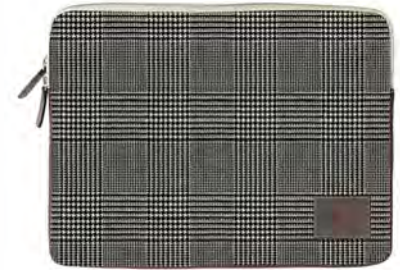

Buchanan 13" Laptop Case

Request HDWeave
Designs and Pricing