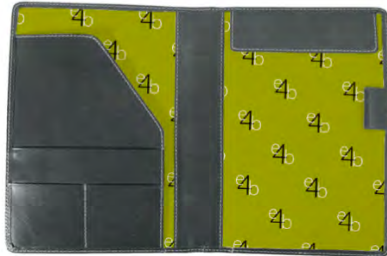

6" x 8 3/4" x 1/2" – Standard Sized Insert Notebook/Journal

HDWeave Not
Applicable
for this Gift

Dover Writing Portfolio

Custom Fabric Lining

Custom Fabric Lining

Premium \$240.00 | Tuscany \$170.00 | Sevilla \$130.00

9 1/2" x 12 3/4" – Standard Letter-sized Pad

HDWeave Not
Applicable
for this Gift

Junior Writing Portfolio

Custom Fabric Lining

Custom Fabric Lining

HDWeave Not
Applicable
for this Gift

Premium \$160.00 | Tuscany \$110.00 | Sevilla \$90.00

6 1/2" x 9" – Standard Junior-sized Pad

Original Money Clip

Custom Fabric Lining
Not Visible on this Gift

HDWeave Not
Applicable
for this Gift

Premium \$65.00

2 3/4" x 3 1/2"

Flip Clip Wallet

Custom Fabric Lining