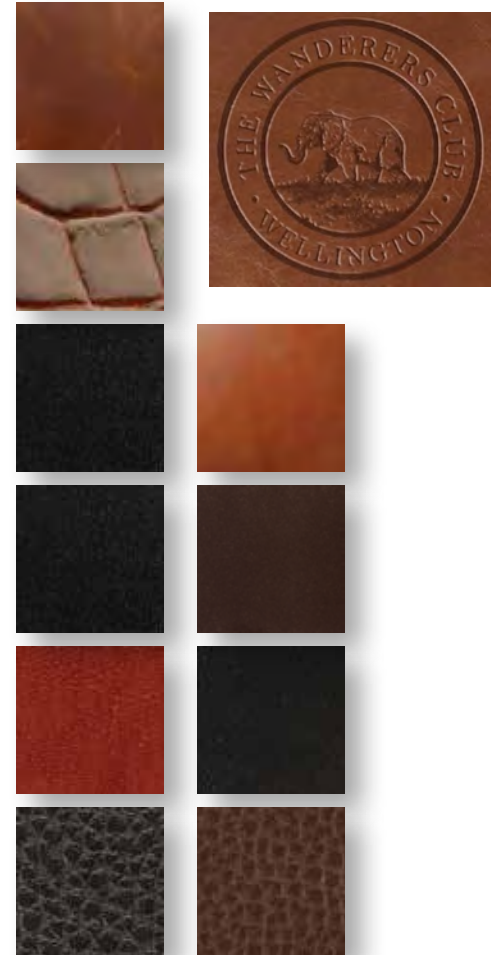

Request personalization for your writing instruments...
because with gifting, it is always the thought that counts!

Choose Your Finish

Premium Leathers

Florentine

Natural, vegetable-tanned, full grain, genuine leather with an exquisite aged character.

Moc Croc

Embossed alligator design in premium Italian Leather

Harness Leather (black & british tan)

Natural, vegetable-tanned, full grain, genuine leather.

Tuscany Leathers (black & chocolate)

Chrome-tanned and consistent. This traditional leather offering has won acclaim from Barrington clients from it's inception.

Sevilla Leathers (black & british tan)

Spanish leather offering the look and feel of polished calfskin.

Venice (Man-Made) Leathers (black & chocolate)

A look and feel comparable to full grain leather.

Choose Your Custom Fabric Lining