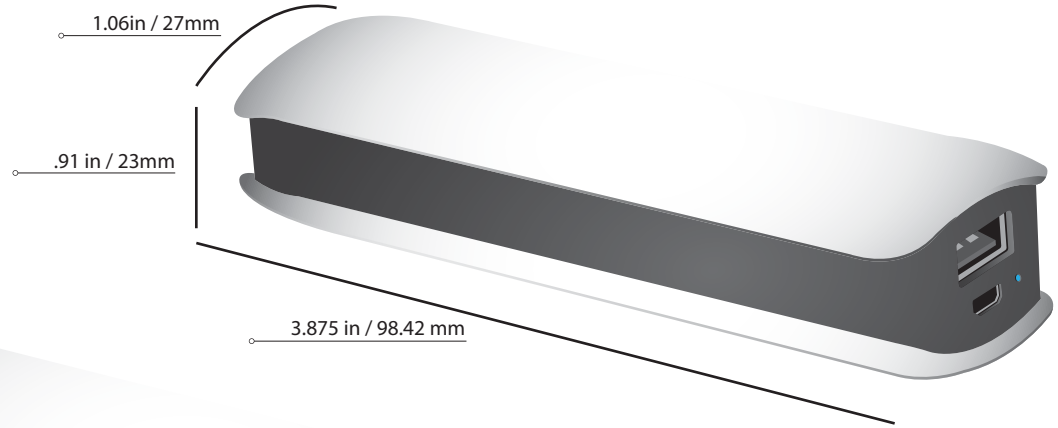

SPECIFICATIONS IN ACTUAL SIZE

2600 mAh