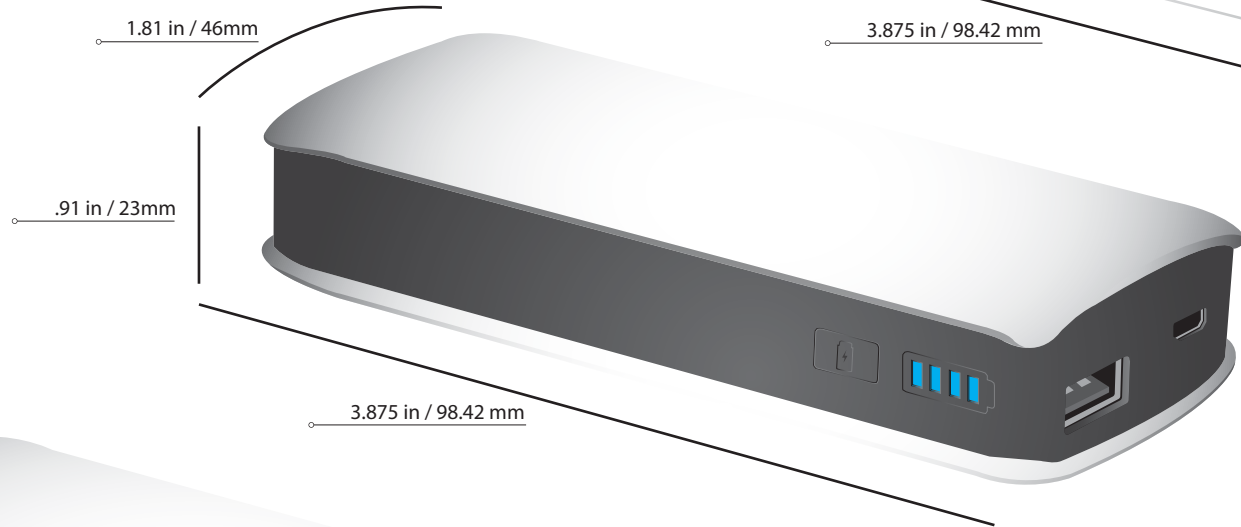

CUSTOMIZE ANY POWER GRID

SPECIFICATIONS IN ACTUAL SIZE

2600 mAh

5200 mAh

7800 mAh

SPECIFICATIONS IN PACKAGING

all packaging art is completely customizable

PACKAGING DIMENSIONS

3.5" x 7.5" x 1.25"
 (114.3 mm x 190.5 mm x 31.75 mm)

3.5 in / 88.9 mm

4.125 in / 114.3 mm

1.25 in / 31.75 mm

6.5 in / 165.1 mm

7.5 in / 190.5 mm