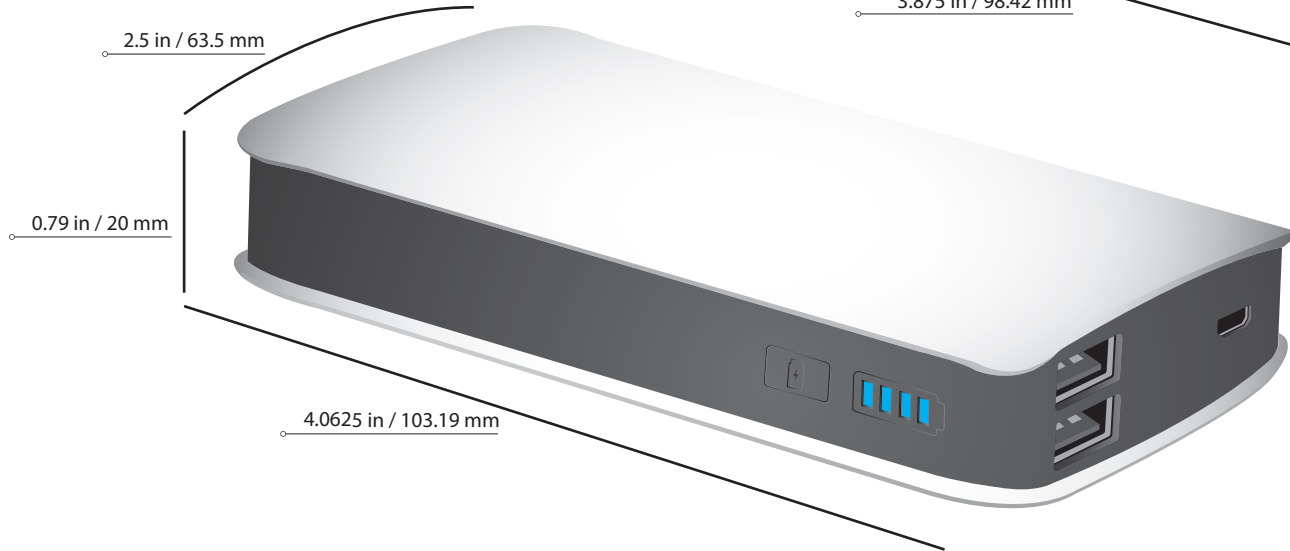

CUSTOMIZE ANY POWER GRID

SPECIFICATIONS IN ACTUAL SIZE

2600 mAh

5200 mAh

7800 mAh

SPECIFICATIONS IN PACKAGING

all packaging art is completely customizable

PACKAGING DIMENSIONS

3.5" x 7.5" x 1.25"
 (114.3 mm x 190.5 mm x 31.75 mm)

3.5 in / 88.9 mm

4.125 in / 114.3 mm

1.25 in / 31.75 mm

6.5 in / 165.1 mm

7.5 in / 190.5 mm