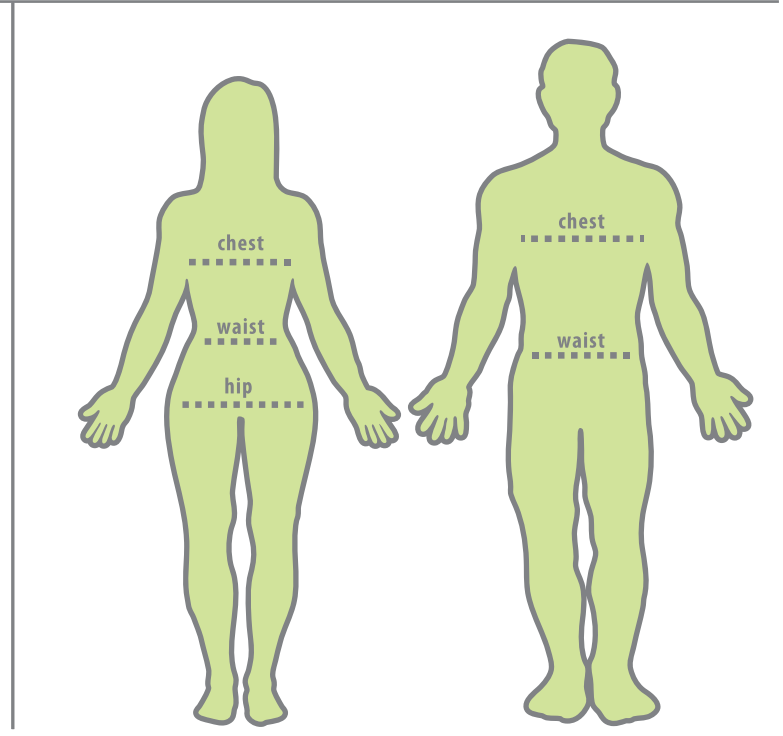

TEE'S

SLIM FIT	CLASSIC FIT	SLIM FIT	SPORTY FIT	CLASSIC FIT
MEN'S SLIM FIT Contoured to your body. Not too loose. Ideal for athletic body types.	MEN'S CLASSIC FIT Generous cut that is ideal for all body types.	LADIES' SLIM FIT Contoured to your body. Ideal for smaller physiques.	LADIES' SPORTY FIT Cut to lay close to the body. This cut is ideal for normal and athletic body types.	LADIES' CLASSIC FIT Drapes loosely on your body. Ideal for all body types.

OUTERWEAR

MEN'S	SMALL	MEDIUM	LARGE	X - LARGE	XX - LARGE
CHEST	34 - 36	38 - 40	42 - 44	46 - 48	50 - 52
WAIST	28 - 30	31 - 34	35 - 38	40 - 42	43 - 45
LADIES'	X - SMALL	SMALL	MEDIUM	LARGE	X - LARGE
CHEST	32 - 33	34 - 35	36 - 37	39 - 40	42 - 43
WAIST	24	25 - 26	27 - 29	30 - 31	32 - 34
HIP	33 - 34	35 - 37	37 - 39	40 - 42	42 - 44

LEVELWEAR BODY SPECIFICATIONS

- **Chest** Measure the fullest circumference around the body below the underarm
- **Waist** Measure the narrowest circumference around the body
- **Hips** Measure the fullest circumference around the body while standing with feet together

* All the measurements are in inches
* Dimensions refer to body measurements, not garment measurements