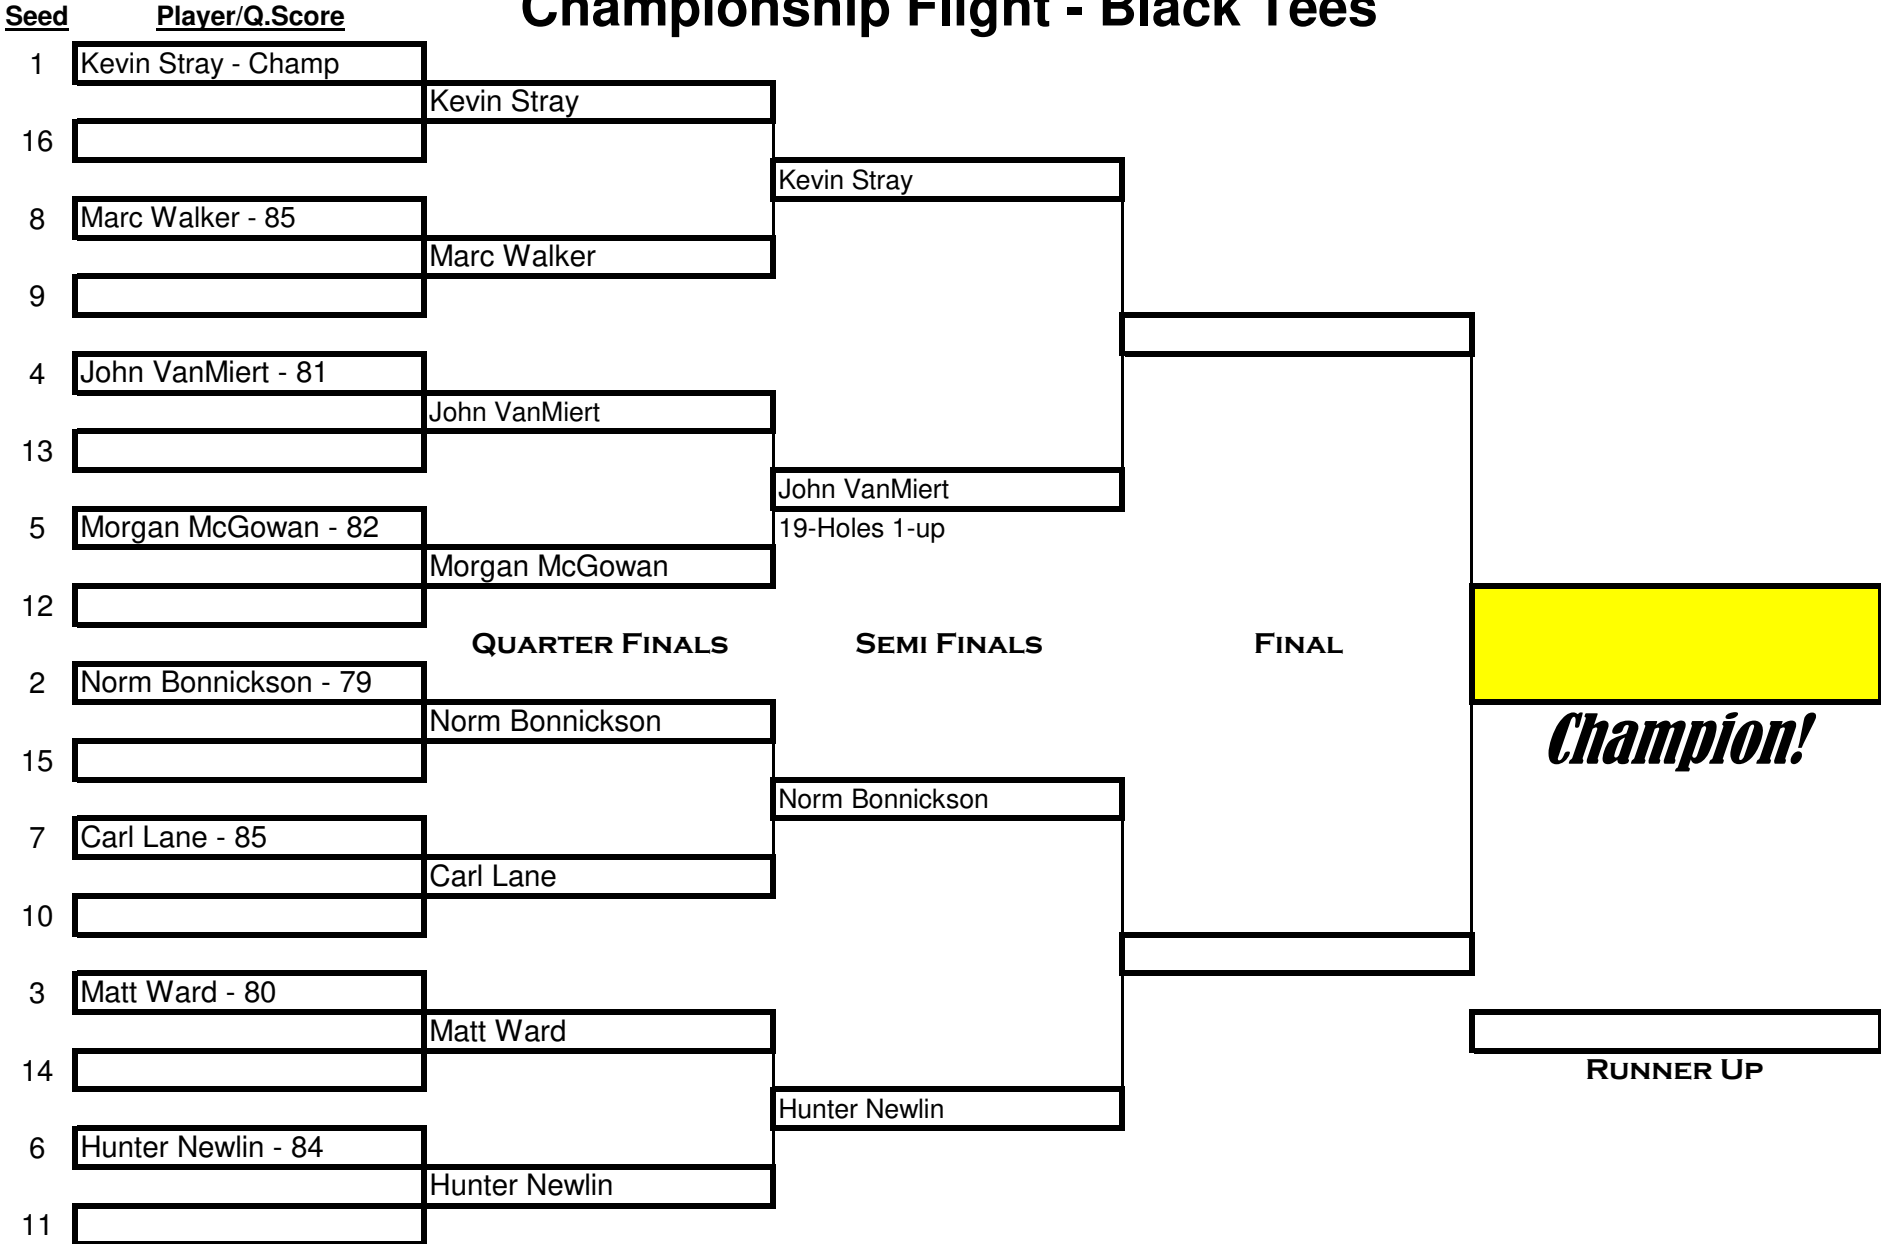

# Championship Flight - Black Tees

Complete by July 15th

Complete by August 15th

Complete by Sept. 15th