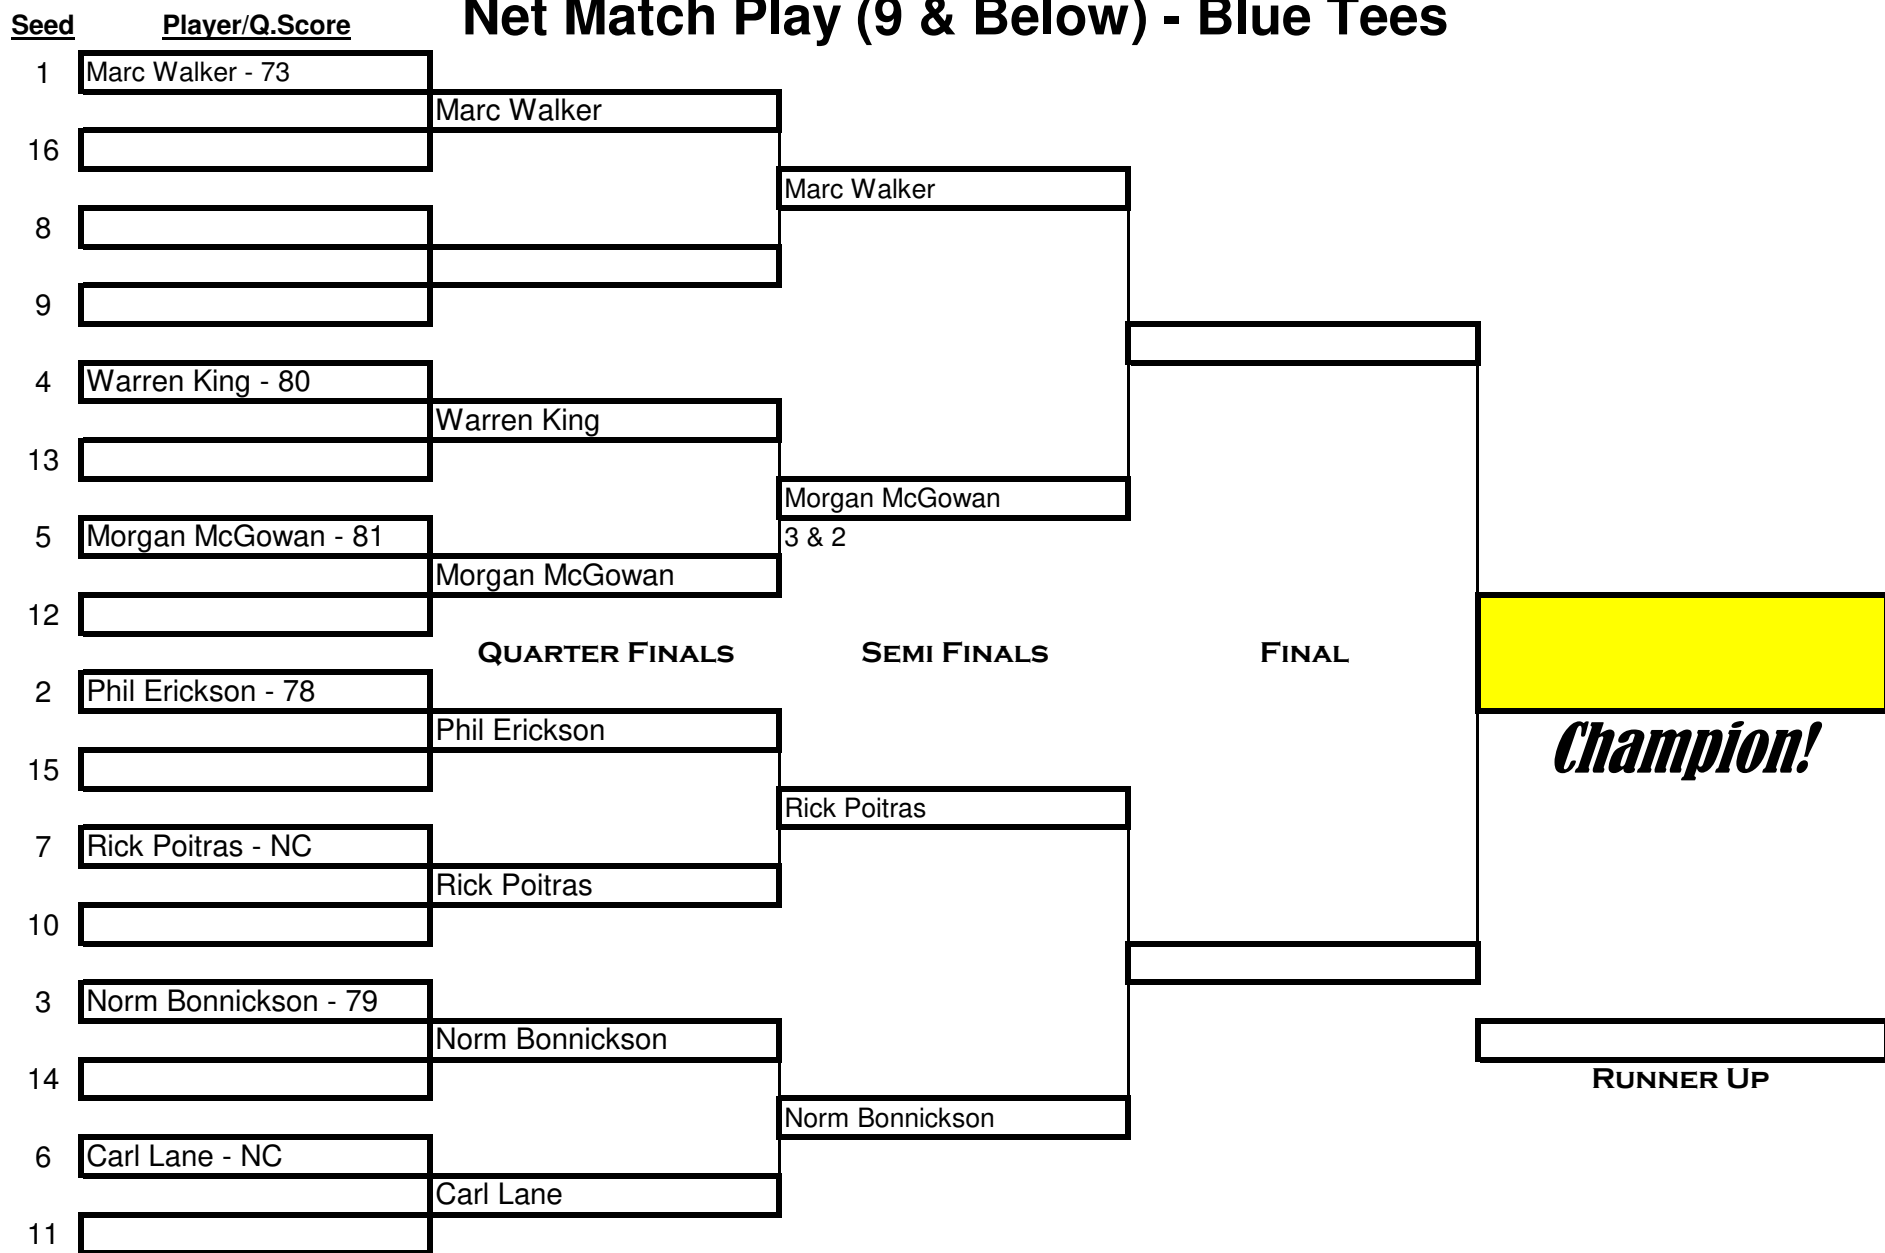

Net Match Play (9 & Below) - Blue Tees

Complete by July 15th

Complete by August 15th

Complete by Sept. 15th

Champion!

RUNNER UP