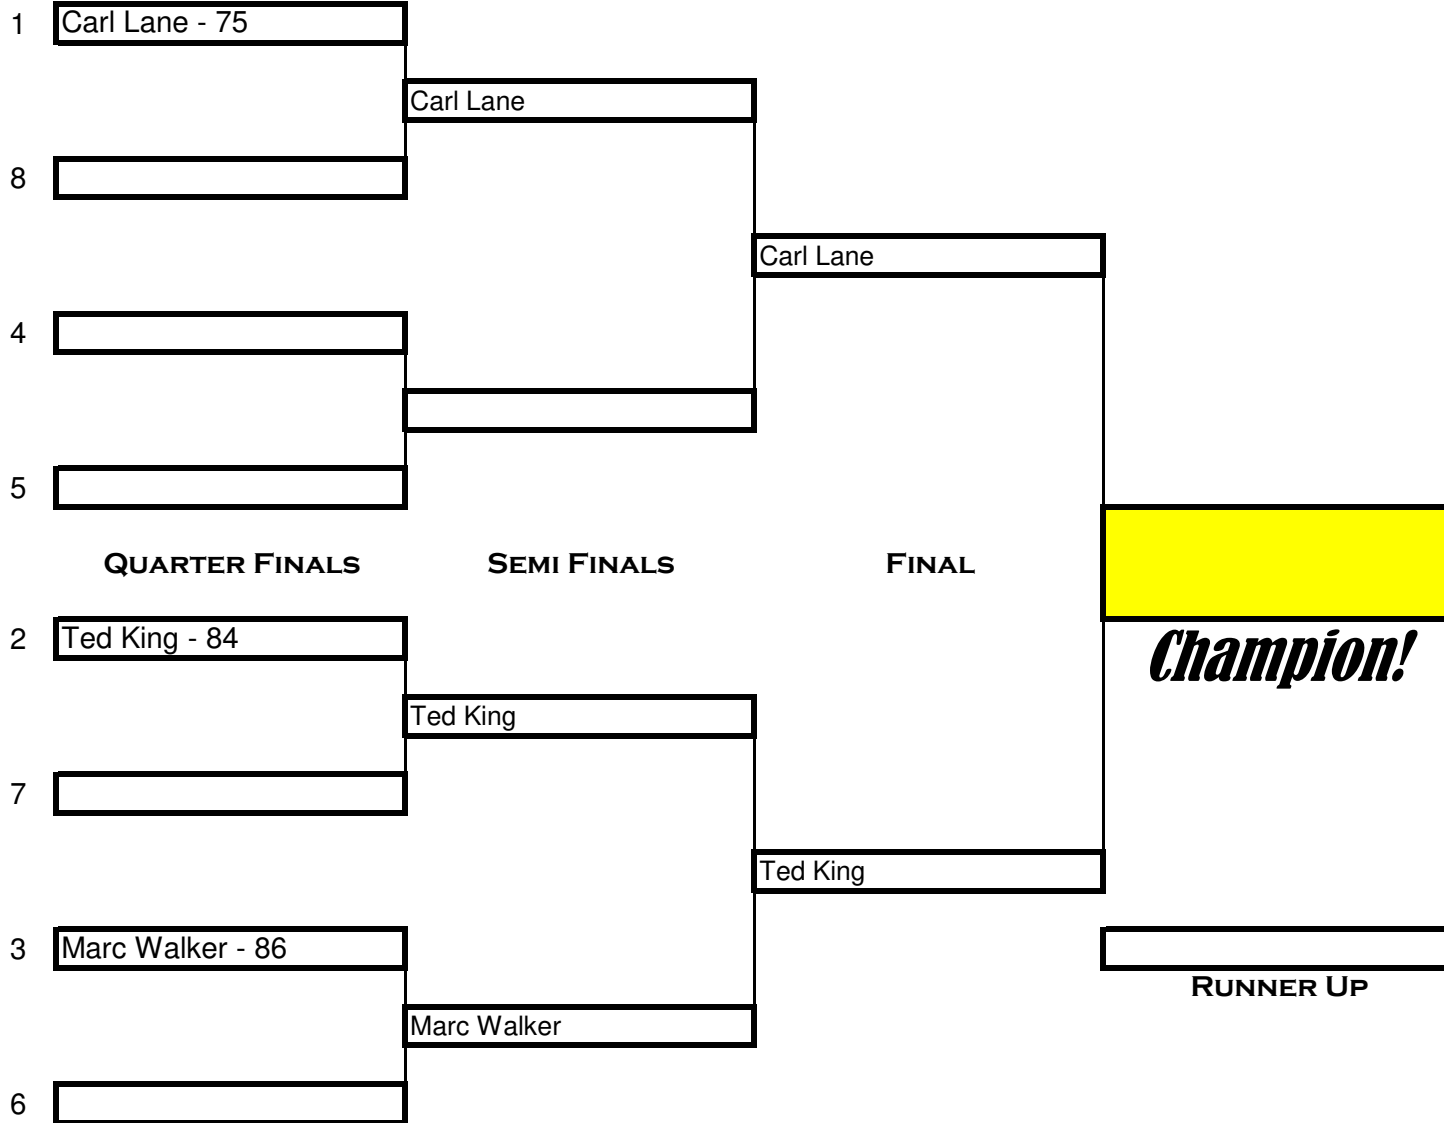

# Senior Gross Flight - Blue Tees

Seed      Player/Q.Score

Complete by August 15th

Complete by Sept. 15th