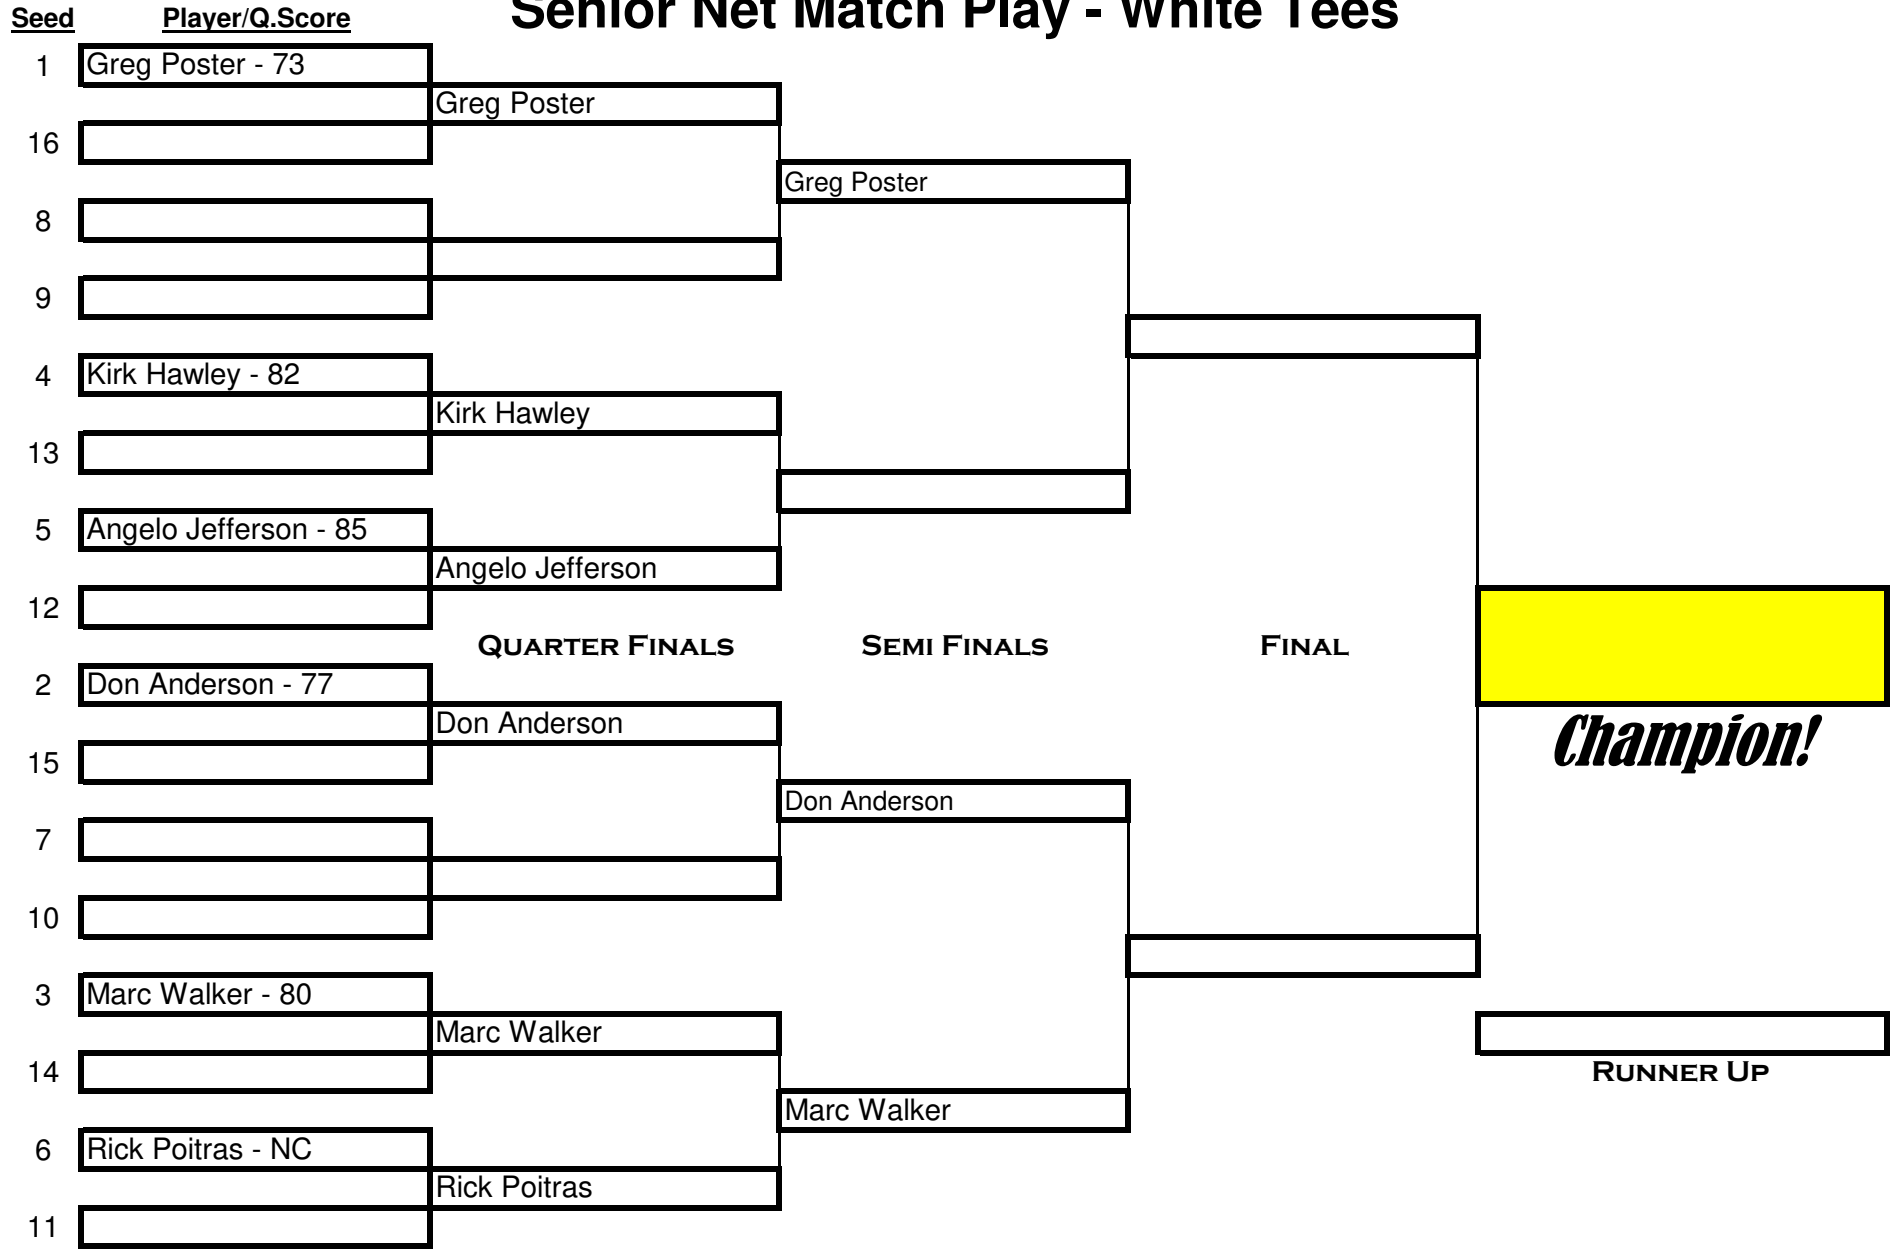

# Senior Gross Flight - Blue Tees

Seed      Player/Q.Score

Complete by August 15th

Complete by Sept. 15th

# Senior Net Match Play - White Tees

Complete by July 15th

Complete by August 15th

Complete by Sept. 15th