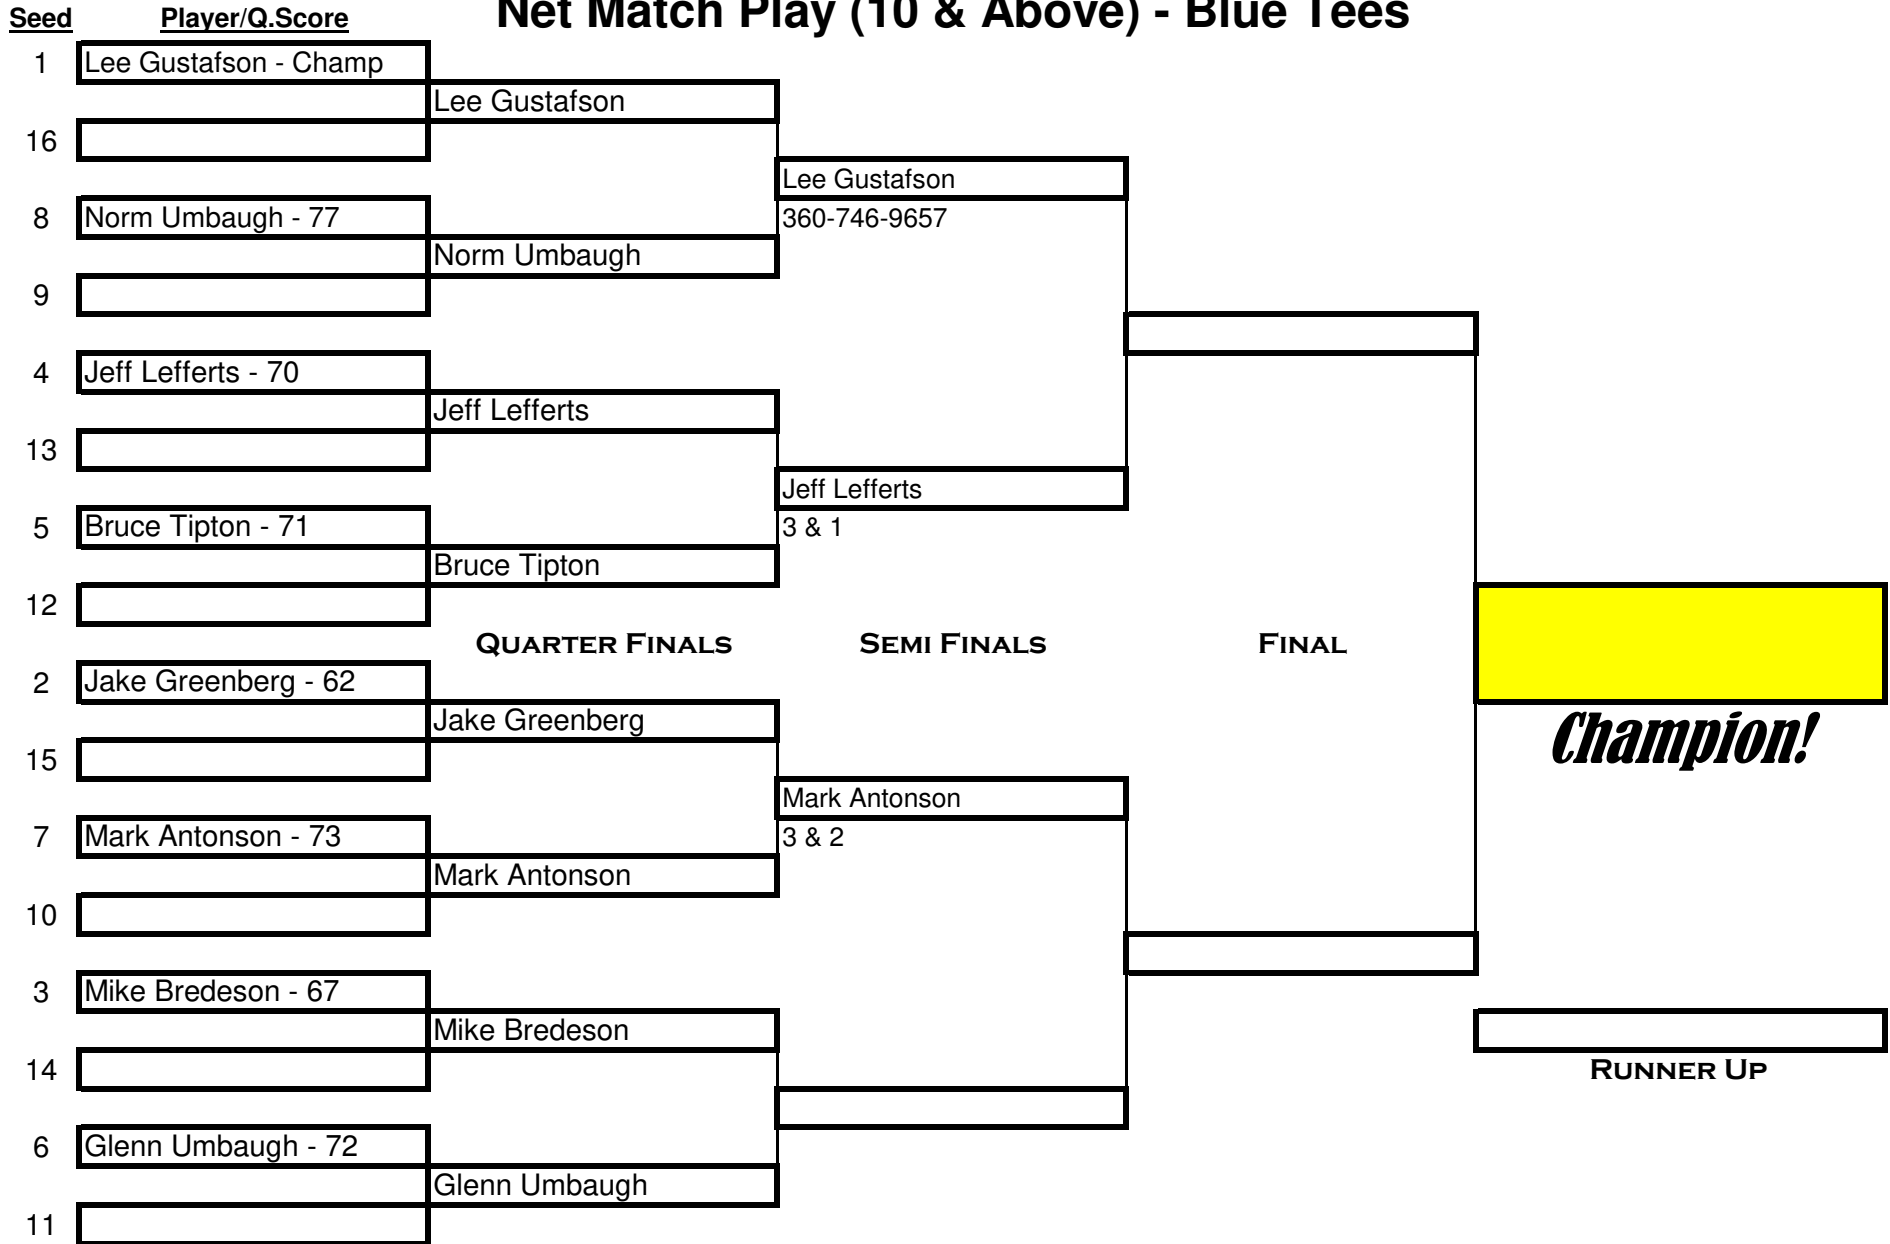

Net Match Play (10 & Above) - Blue Tees

Complete by July 15th

Complete by August 15th

Complete by Sept. 15th