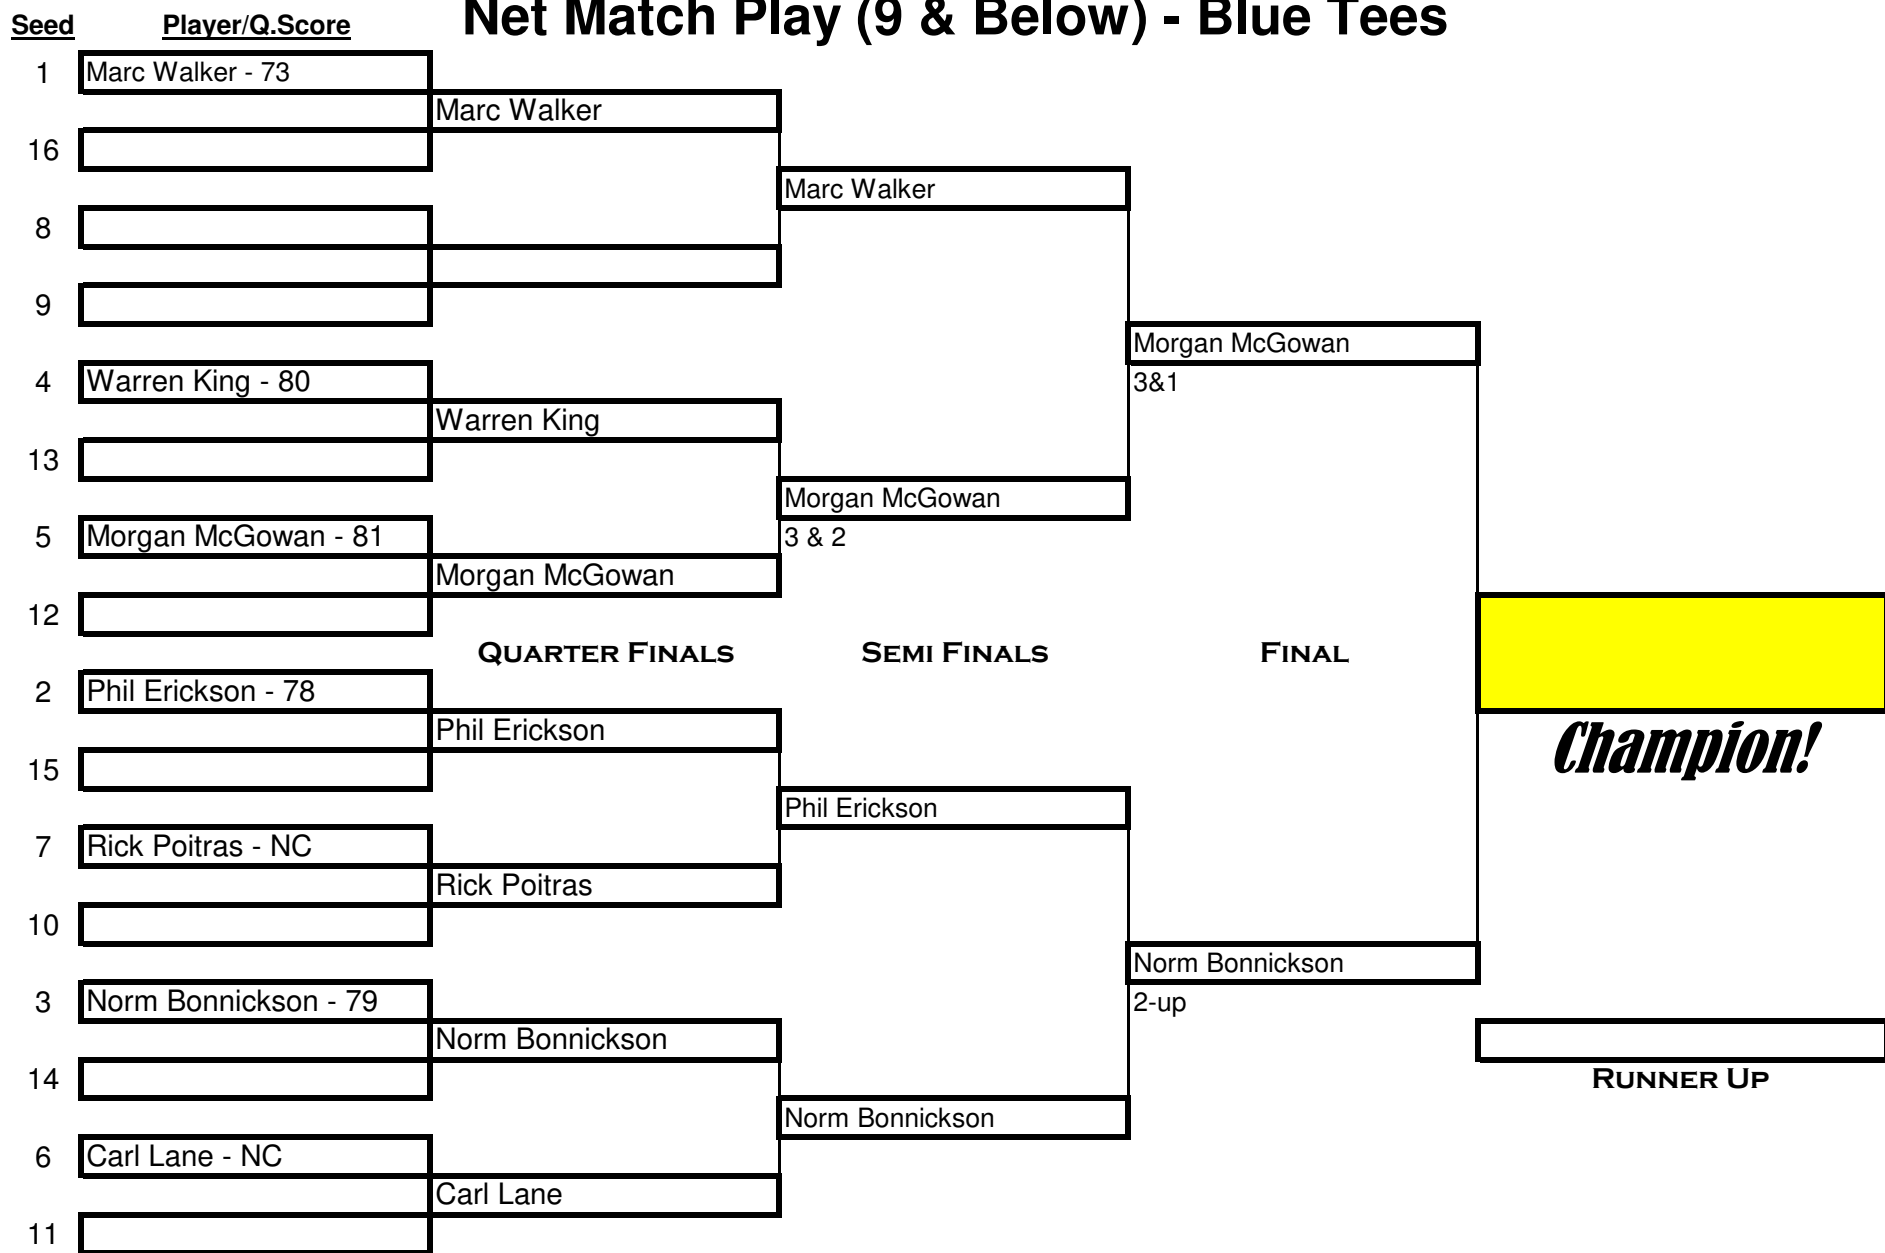

Championship Flight - Black Tees

Complete by July 15th

Complete by August 15th

Complete by Sept. 15th

Net Match Play (9 & Below) - Blue Tees

Complete by July 15th

Complete by August 15th

Complete by Sept. 15th

Champion!

RUNNER UP

Net Match Play (10 & Above) - Blue Tees

QUARTER FINALS

SEMI FINALS

FINAL

Champion!

RUNNER UP