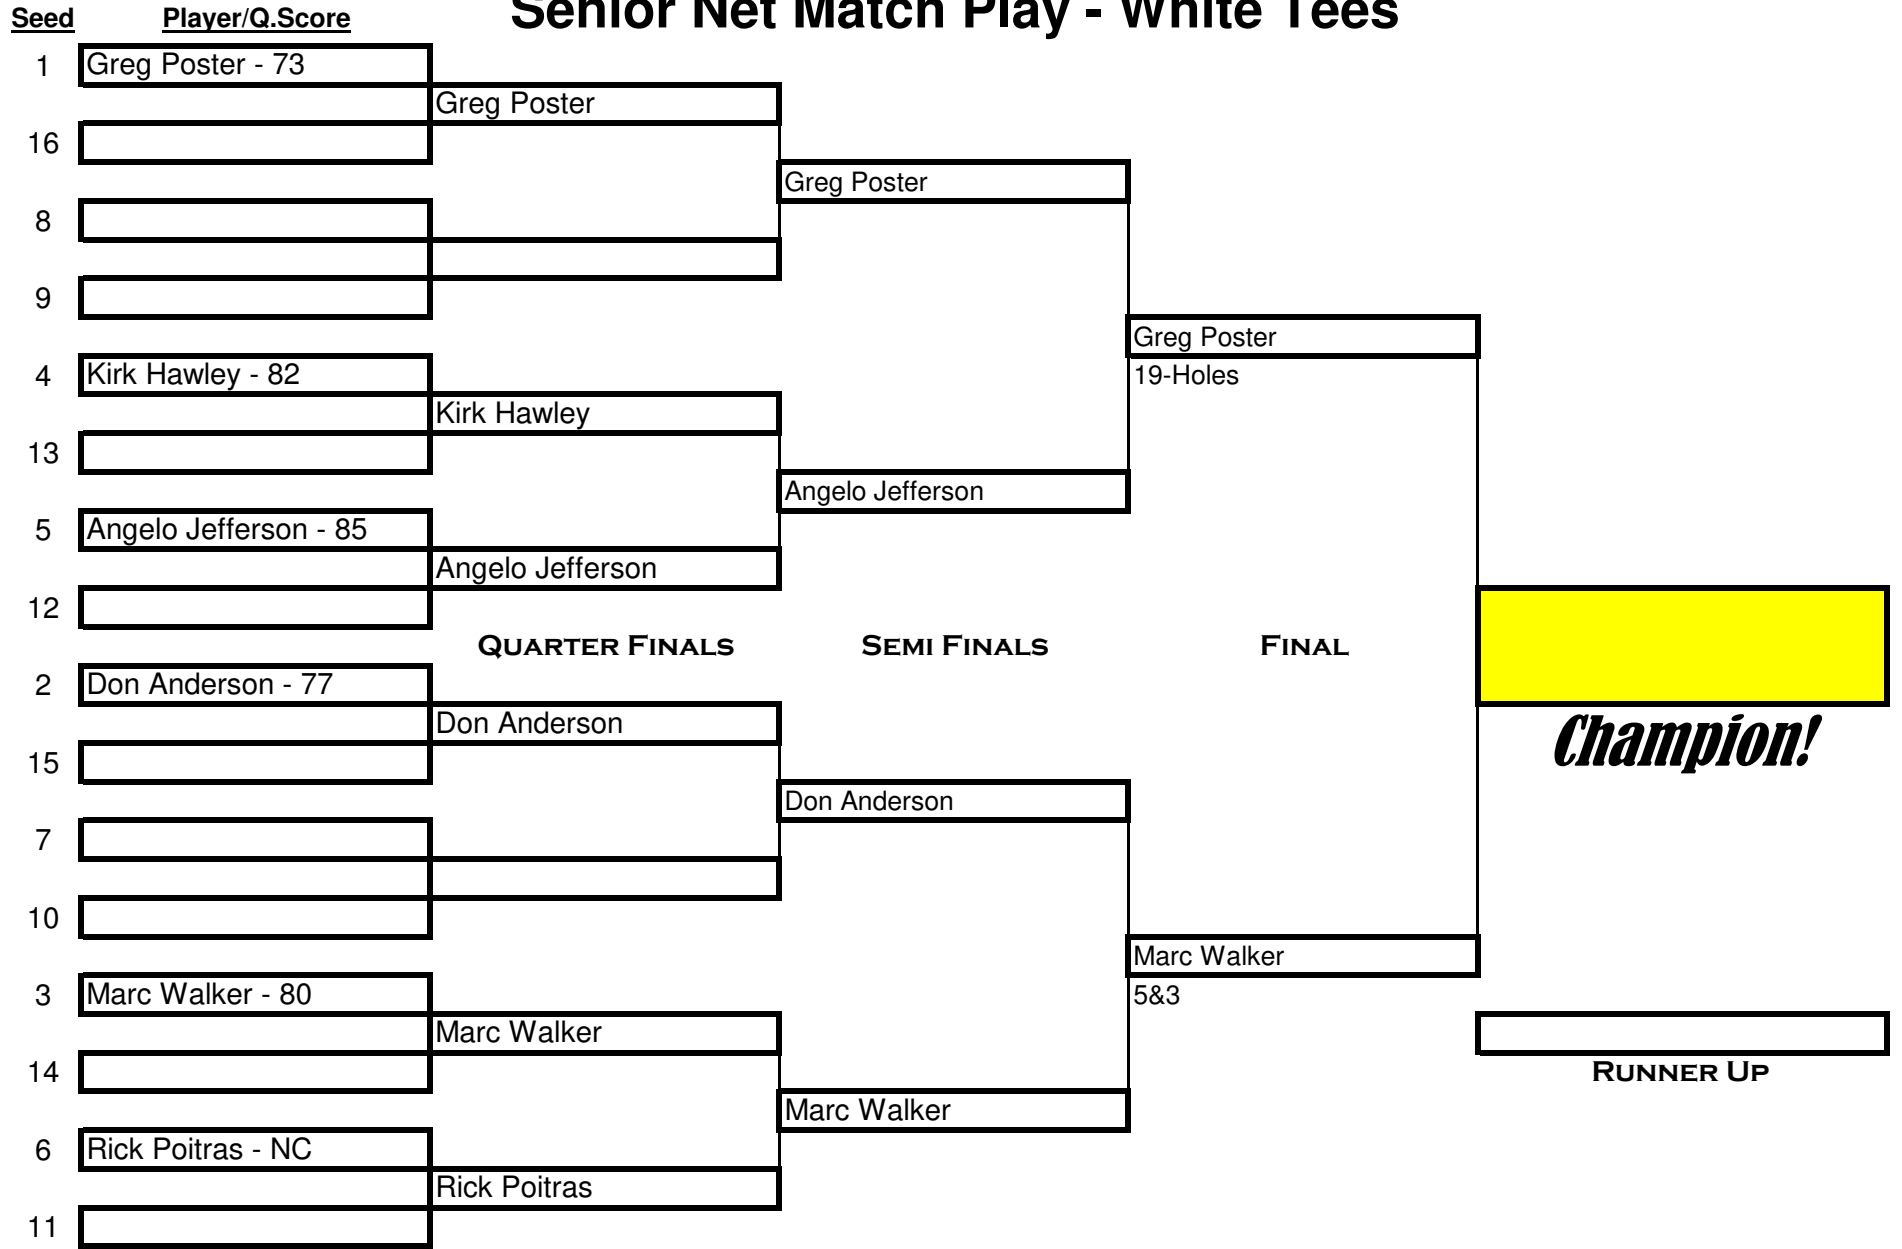

Champion!

RUNNER UP

Net Match Play (10 & Above) - Blue Tees

QUARTER FINALS

SEMI FINALS

FINAL

Champion!

RUNNER UP

Complete by July 15th

Complete by August 15th

Complete by Sept. 15th

Senior Gross Flight - Blue Tees

Seed Player/Q.Score

Complete by August 15th Complete by Sept. 15th

Senior Net Match Play - White Tees

Complete by July 15th