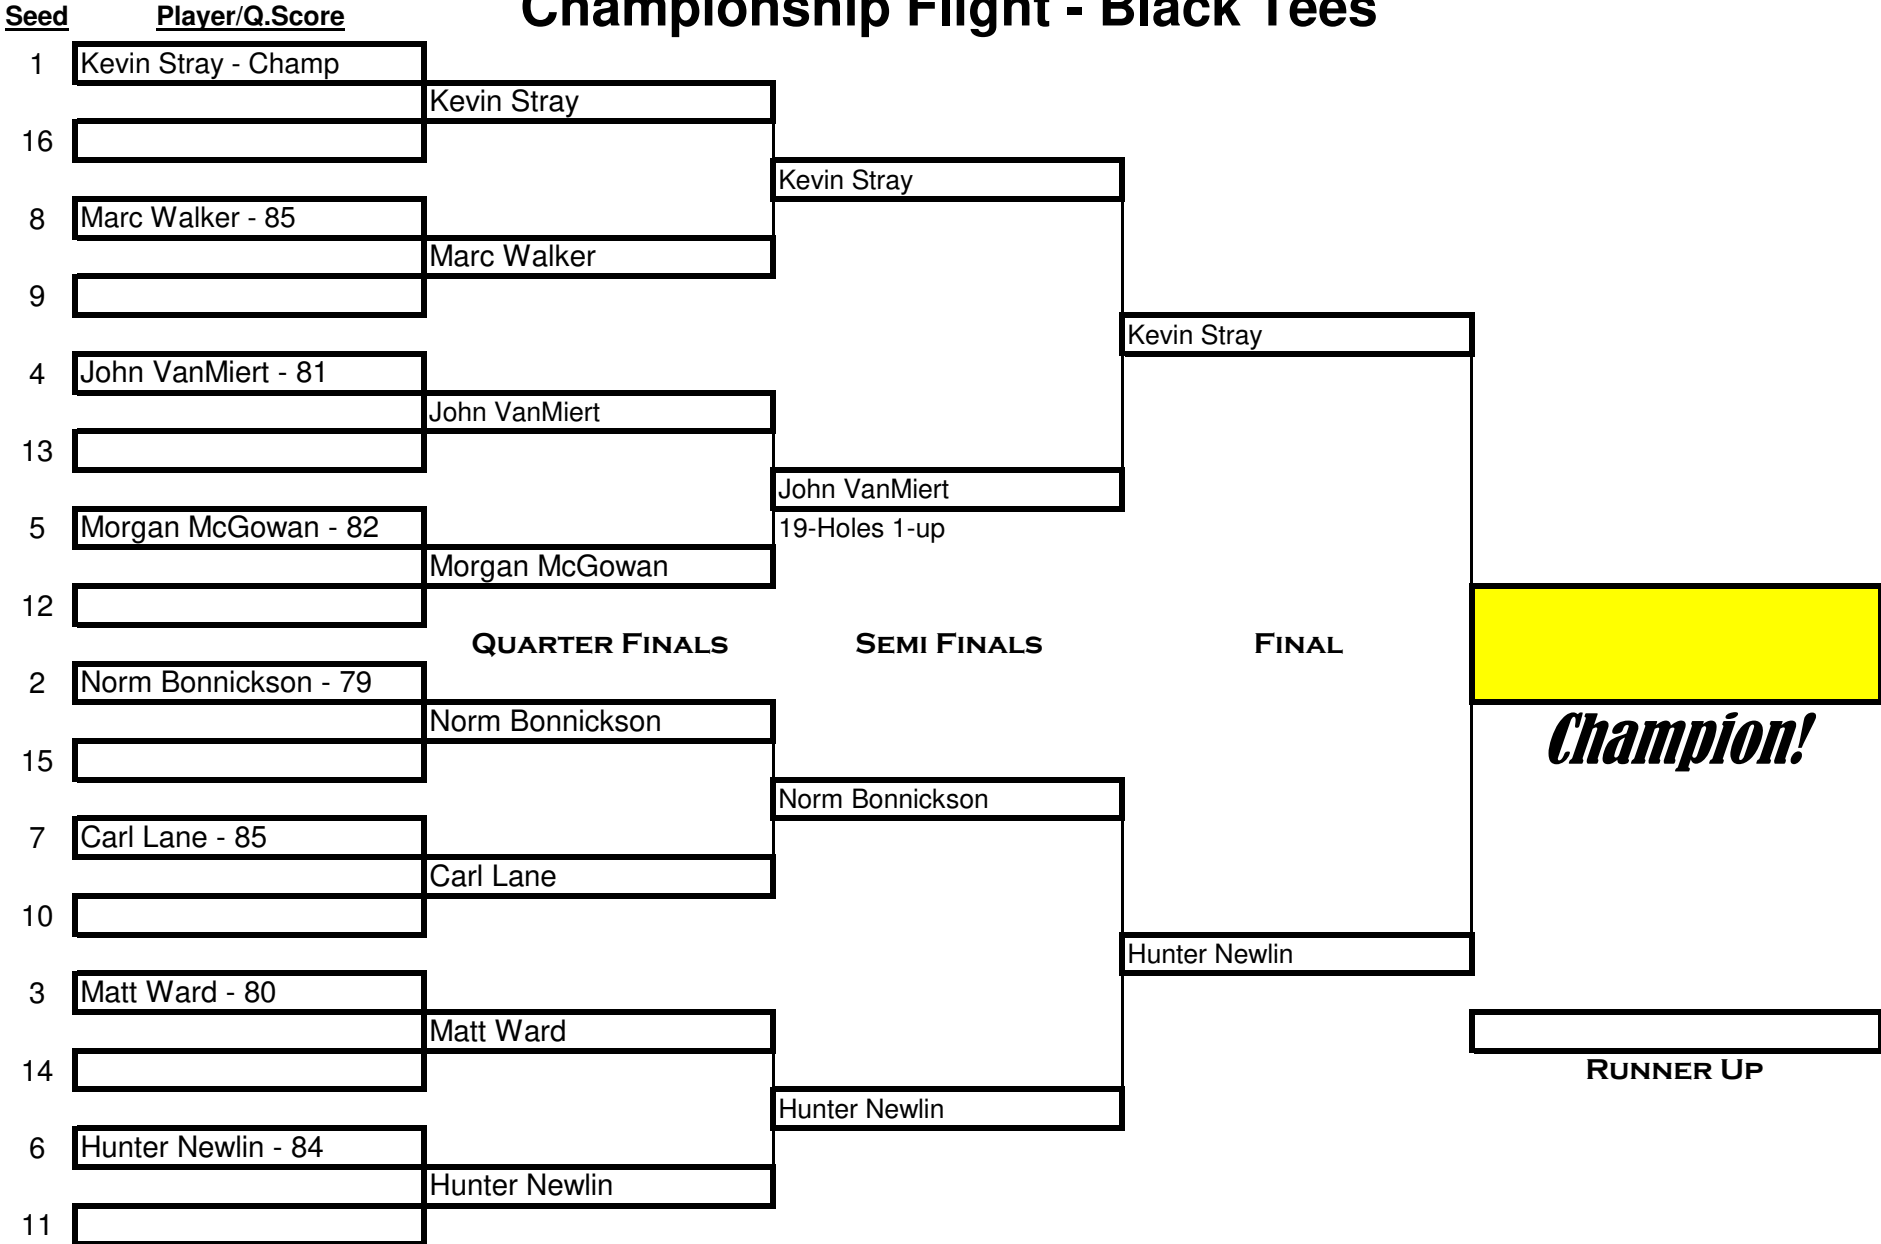

Championship Flight - Black Tees

Complete by July 15th

Complete by August 15th

Complete by Sept. 15th

Net Match Play (9 & Below) - Blue Tees

Complete by July 15th

Complete by August 15th

Complete by Sept. 15th

Champion!

RUNNER UP

Net Match Play (10 & Above) - Blue Tees

QUARTER FINALS

SEMI FINALS

FINAL

Champion!

RUNNER UP

Complete by July 15th

Complete by August 15th

Complete by Sept. 15th

Senior Gross Flight - Blue Tees

Seed Player/Q.Score

Complete by August 15th Complete by Sept. 15th

Senior Net Match Play - White Tees

Complete by July 15th