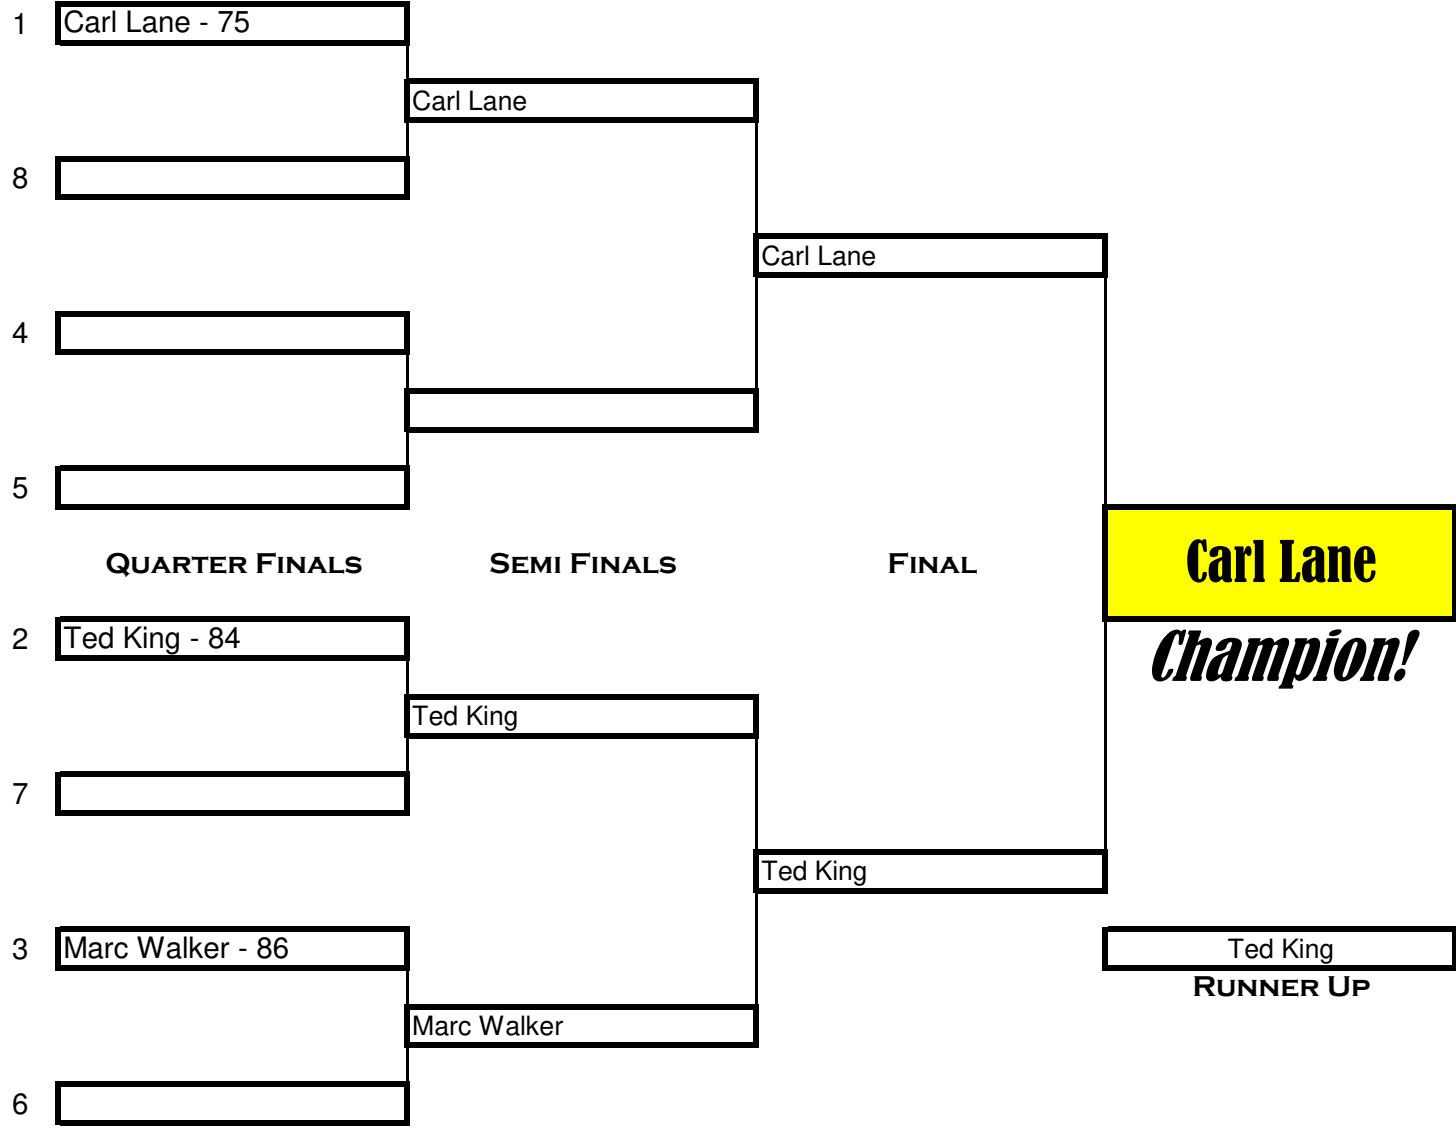

Senior Gross Flight - Blue Tees

Seed   Player/Q.Score

Complete by August 15th   Complete by Sept. 15th