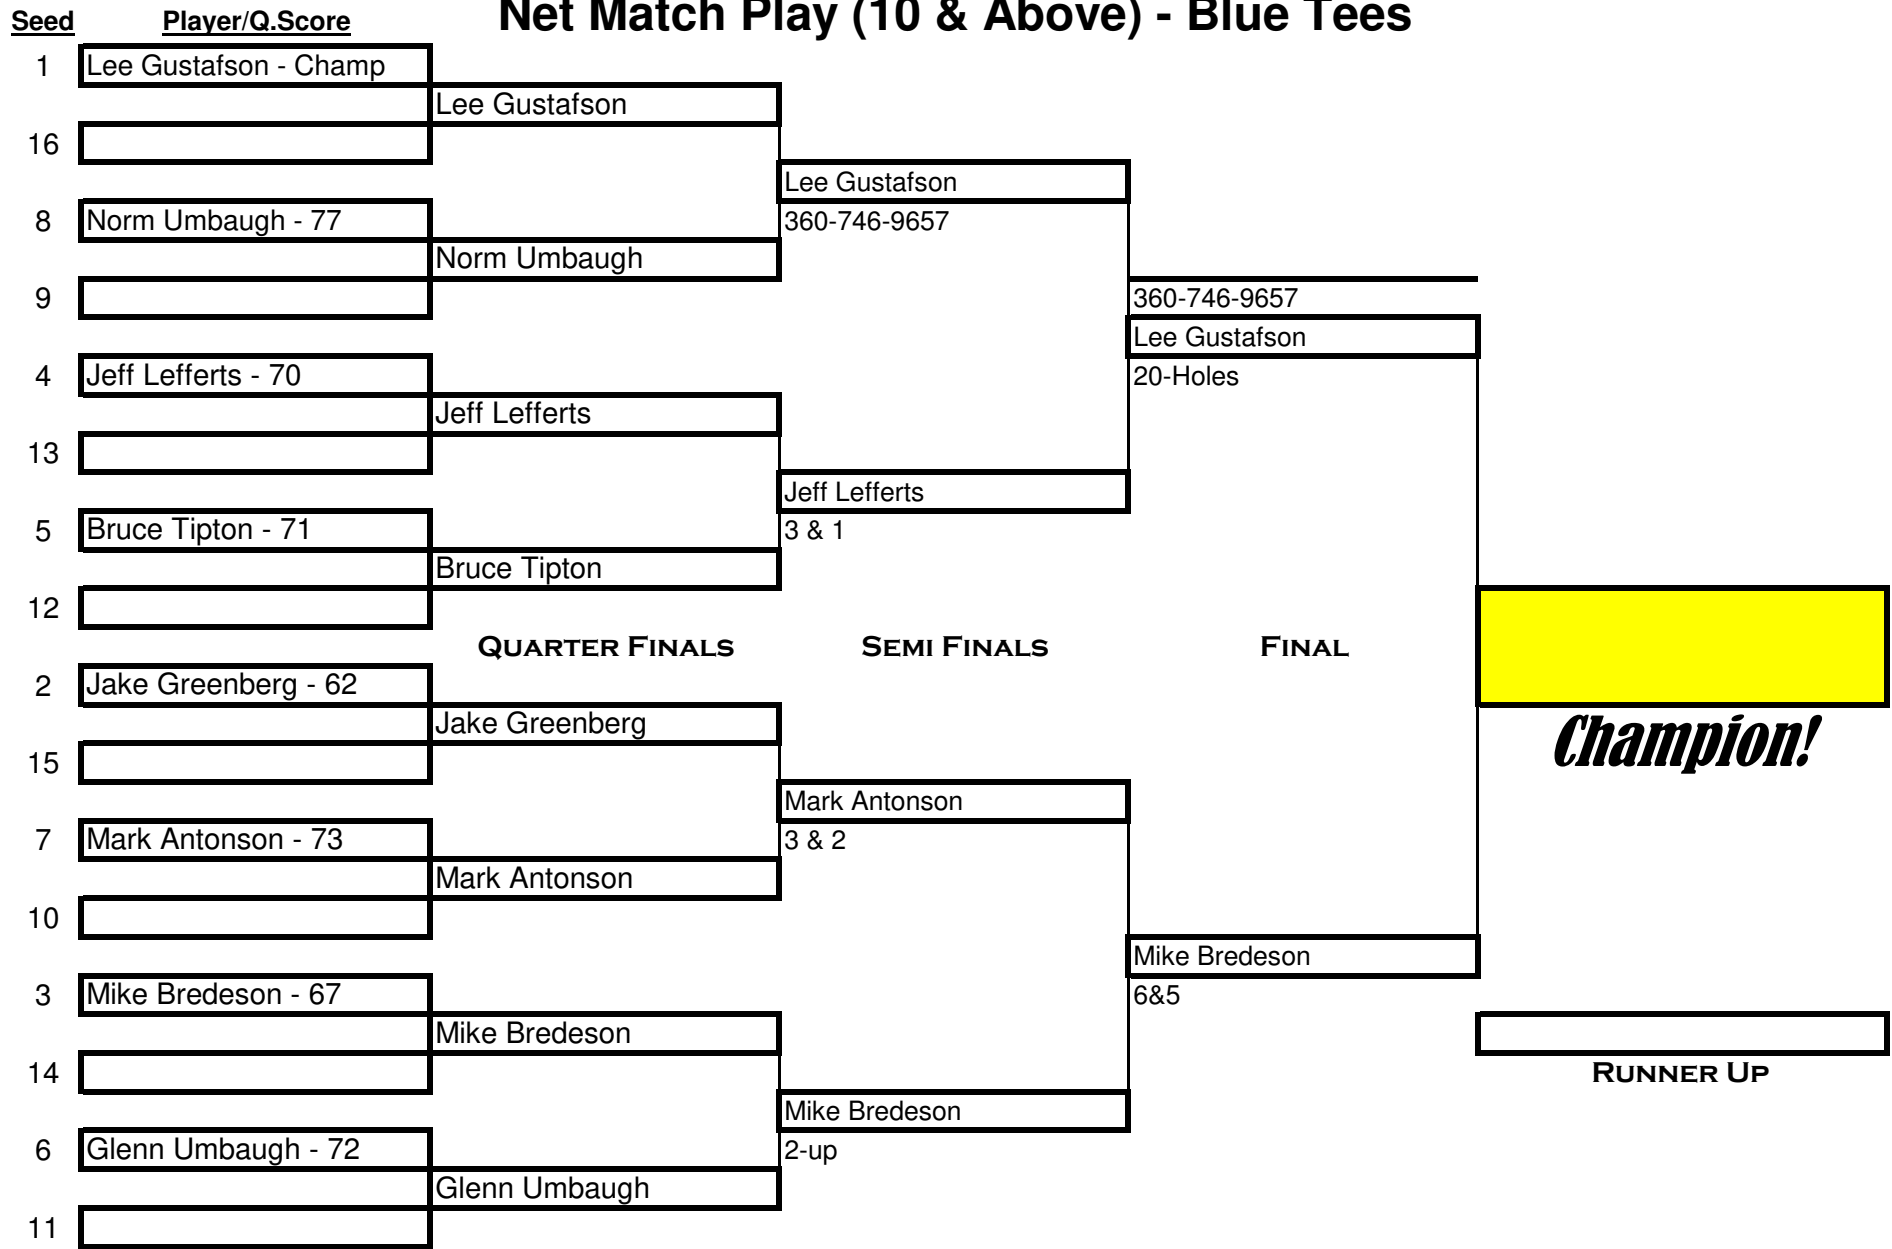

Championship Flight - Black Tees

Complete by July 15th

Complete by August 15th

Complete by Sept. 15th

Net Match Play (9 & Below) - Blue Tees

Complete by July 15th

Complete by August 15th

Complete by Sept. 15th

Champion!

RUNNER UP

Net Match Play (10 & Above) - Blue Tees

QUARTER FINALS

SEMI FINALS

FINAL

Champion!

RUNNER UP

Complete by July 15th

Complete by August 15th

Complete by Sept. 15th

Senior Gross Flight - Blue Tees

Seed Player/Q.Score

Complete by August 15th Complete by Sept. 15th

Senior Net Match Play - White Tees

Complete by July 15th