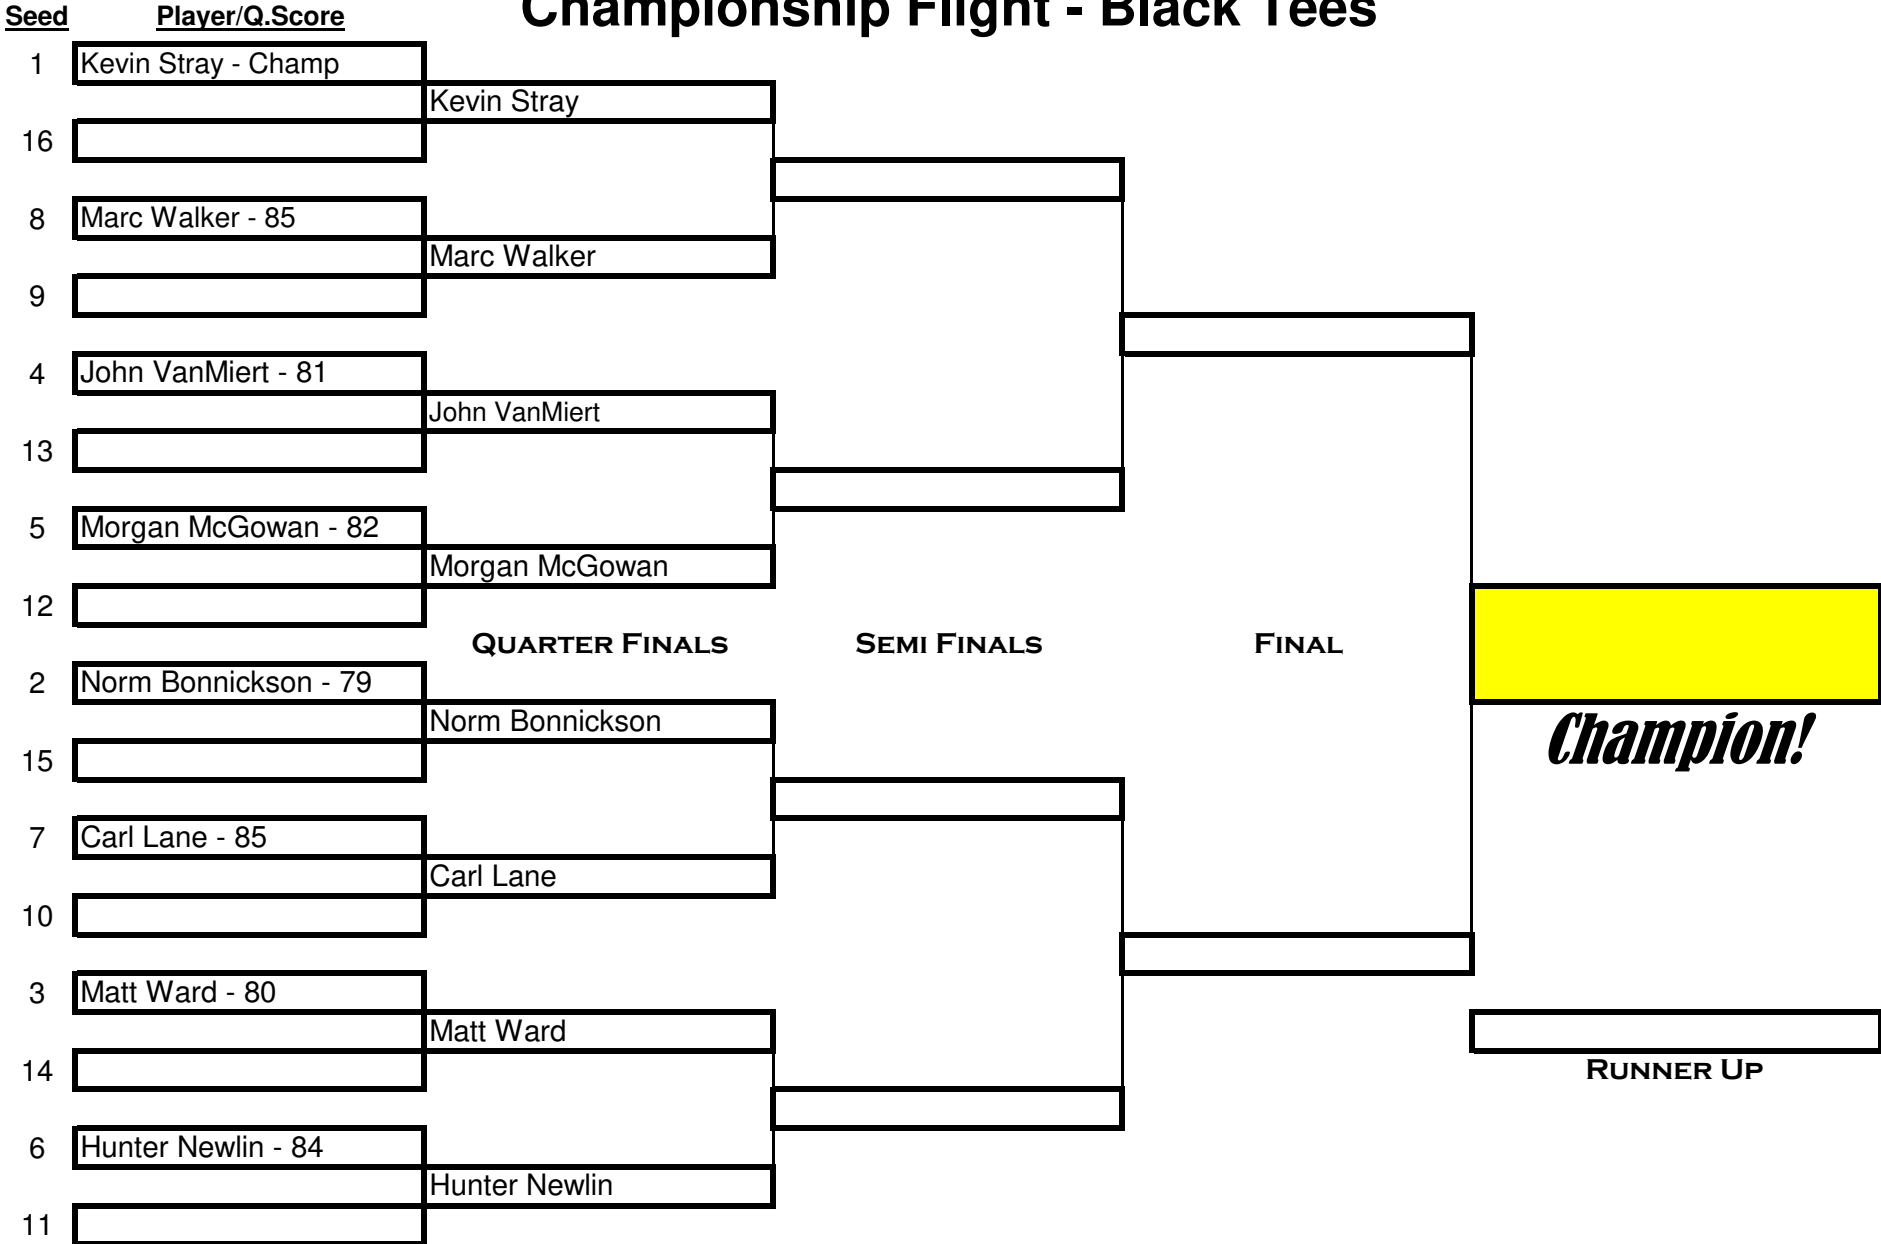

# Championship Flight - Black Tees

Complete by July 15th

Complete by August 15th

Complete by Sept. 15th

# Senior Gross Flight - Blue Tees

Seed      Player/Q.Score

Complete by August 15th

Complete by Sept. 15th