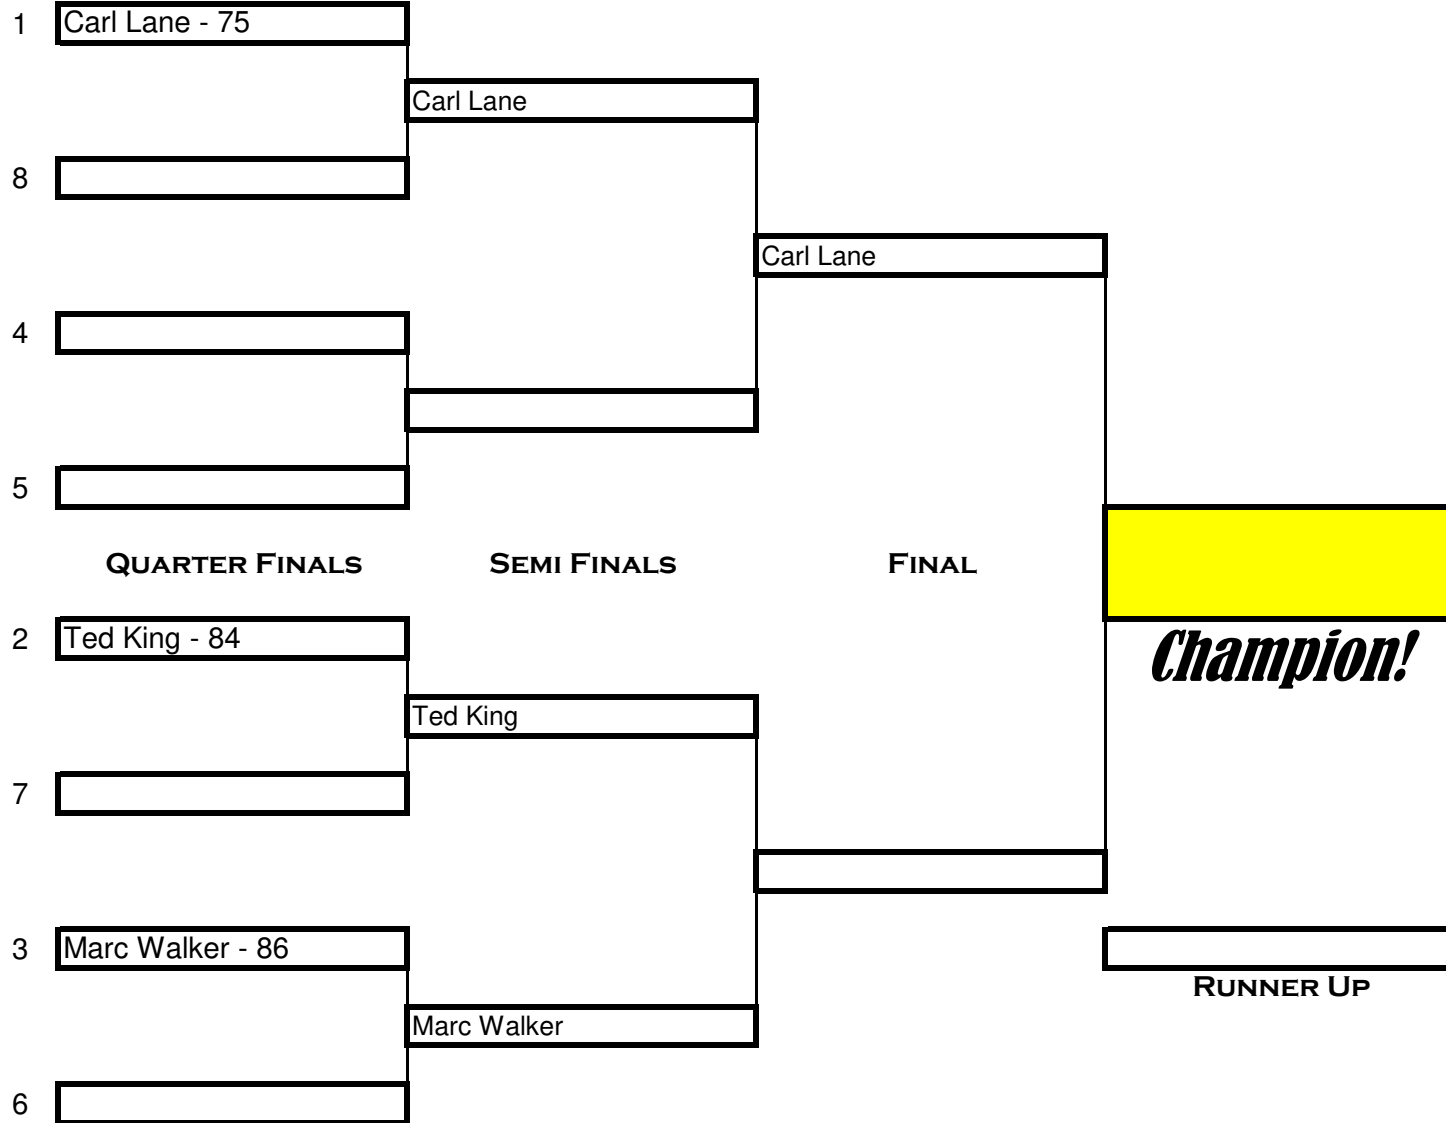

# Senior Gross Flight - Blue Tees

Seed      Player/Q.Score

Complete by August 15th

Complete by Sept. 15th