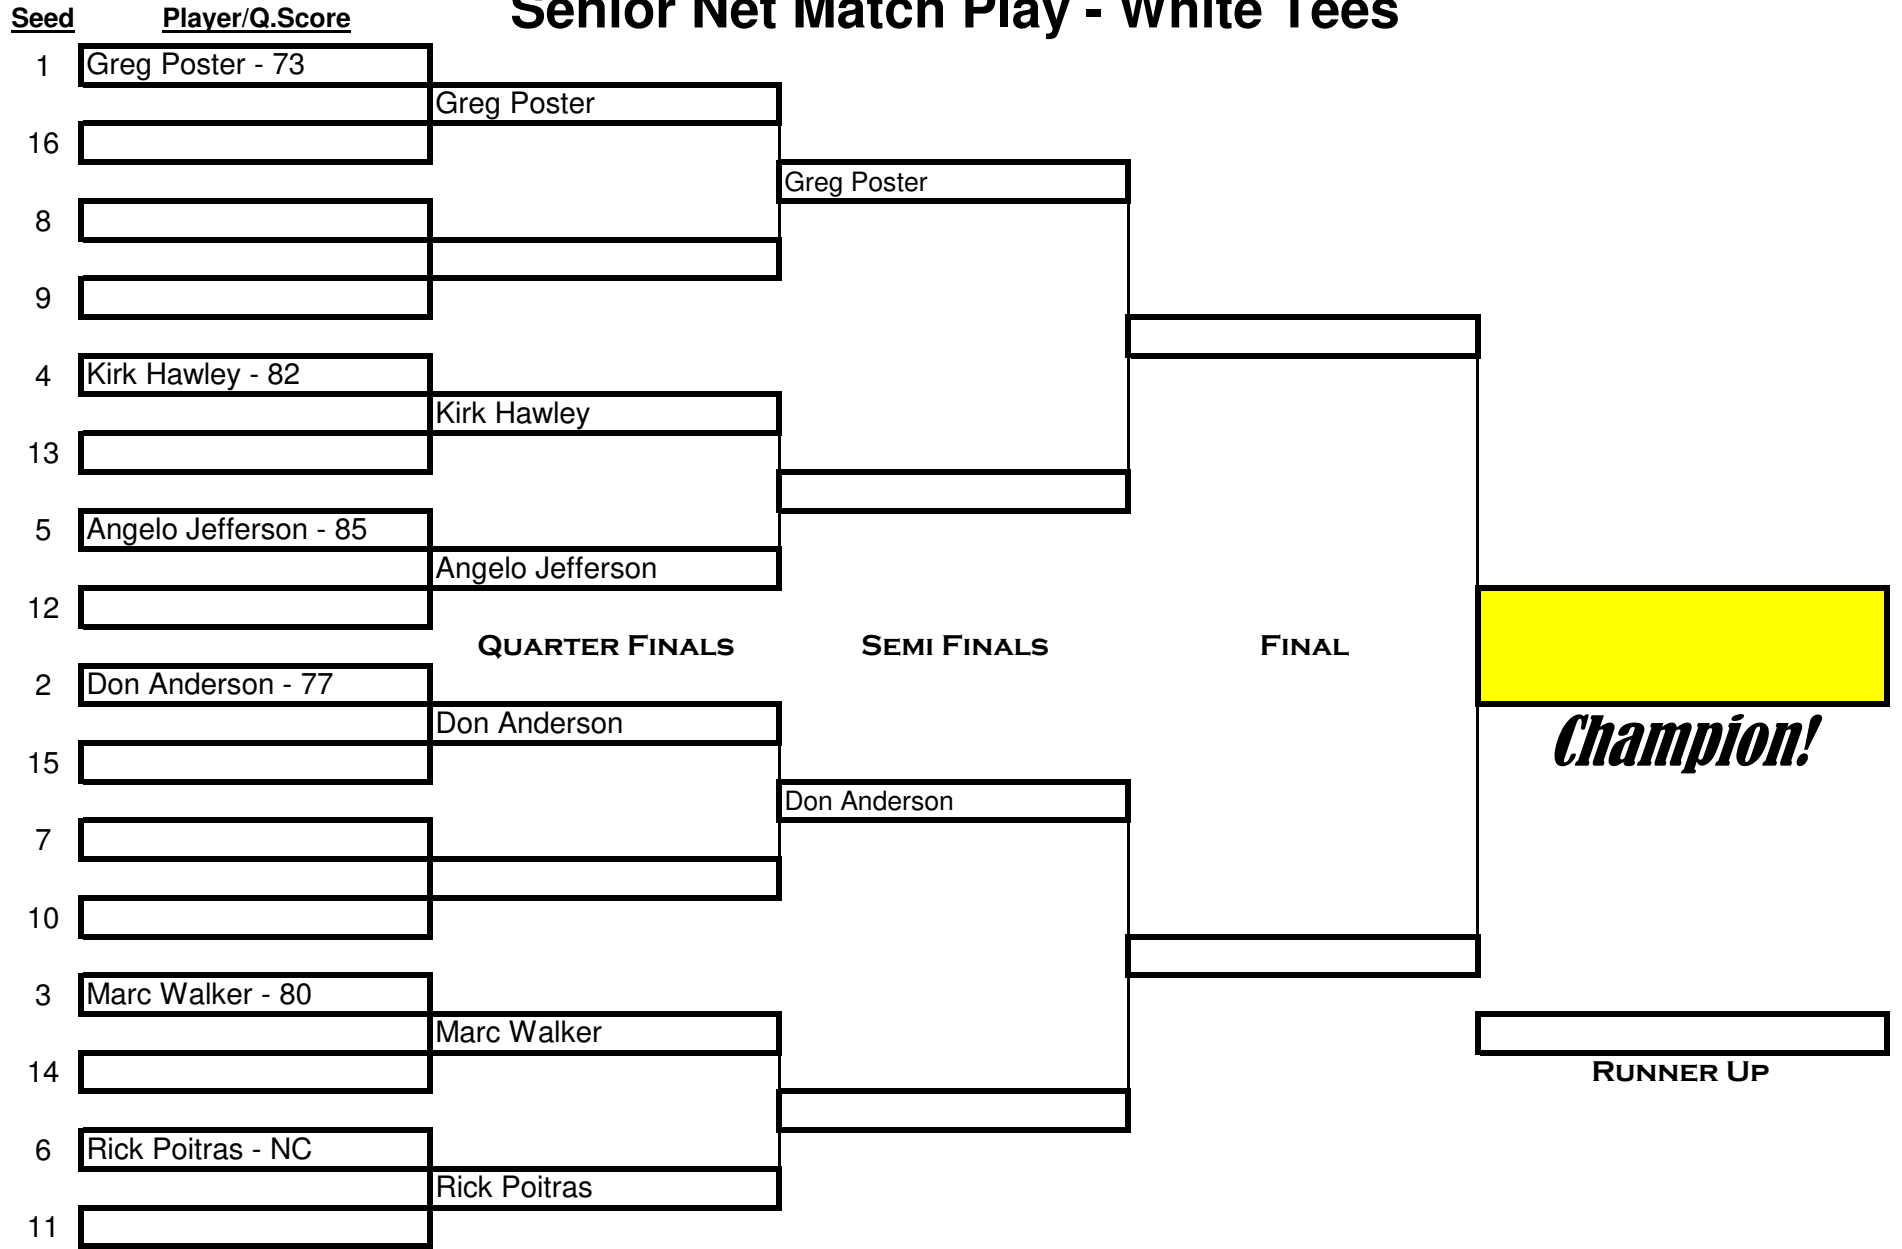

# Senior Gross Flight - Blue Tees

Seed      Player/Q.Score

Complete by August 15th

Complete by Sept. 15th

# Senior Net Match Play - White Tees

Complete by July 15th

Complete by August 15th

Complete by Sept. 15th