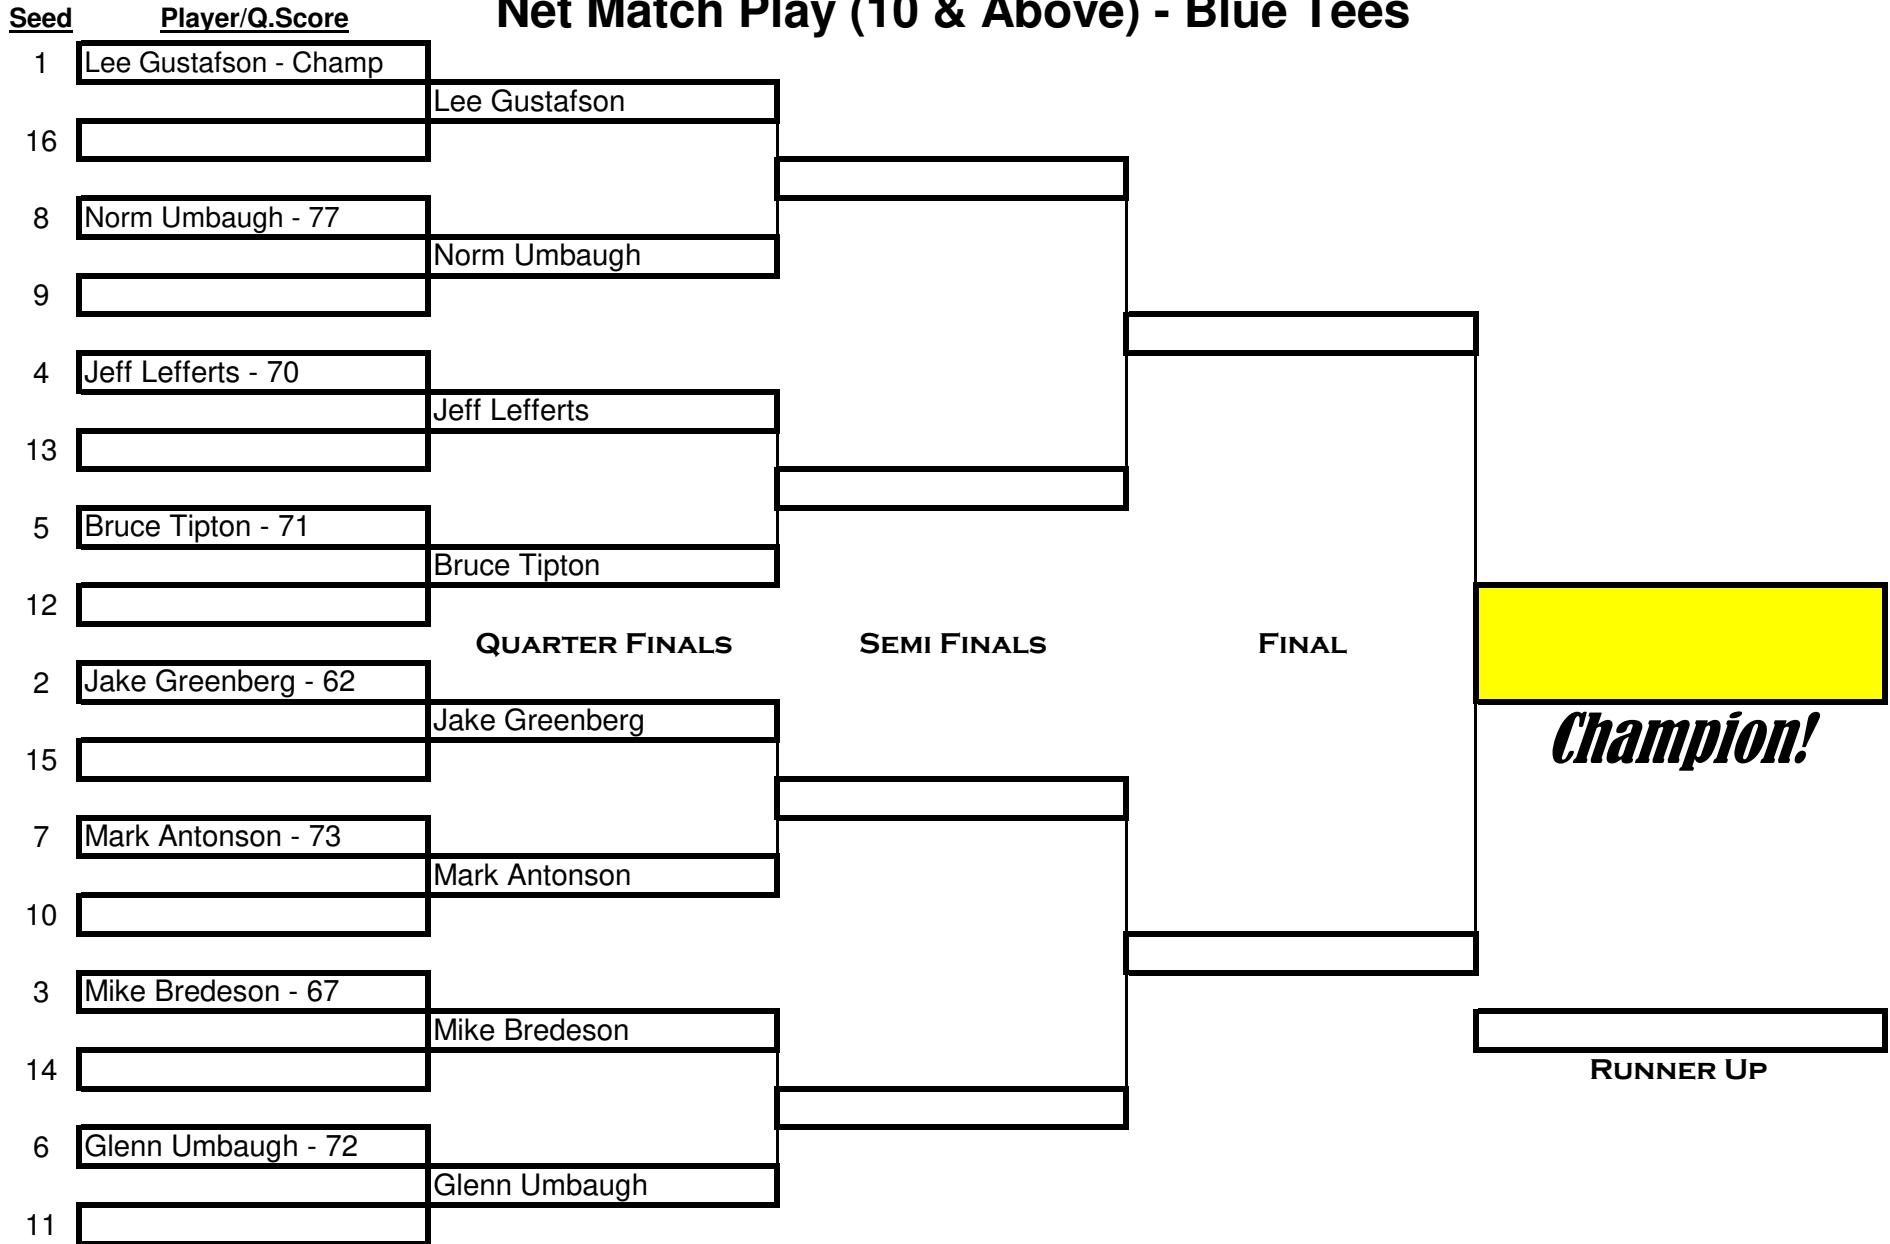

Net Match Play (10 & Above) - Blue Tees

Complete by July 15th

Complete by August 15th

Complete by Sept. 15th