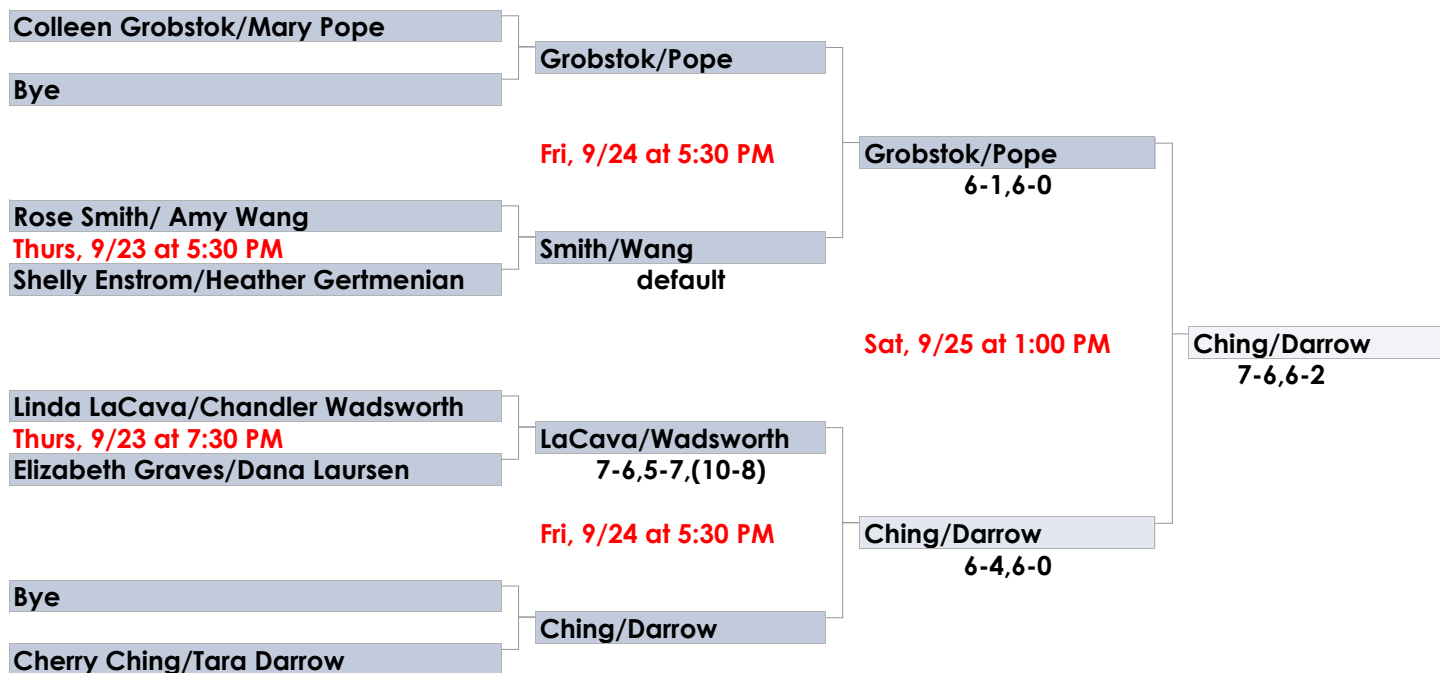

[Women's 6.0 Doubles] Central Park Tennis Club Adult Championships