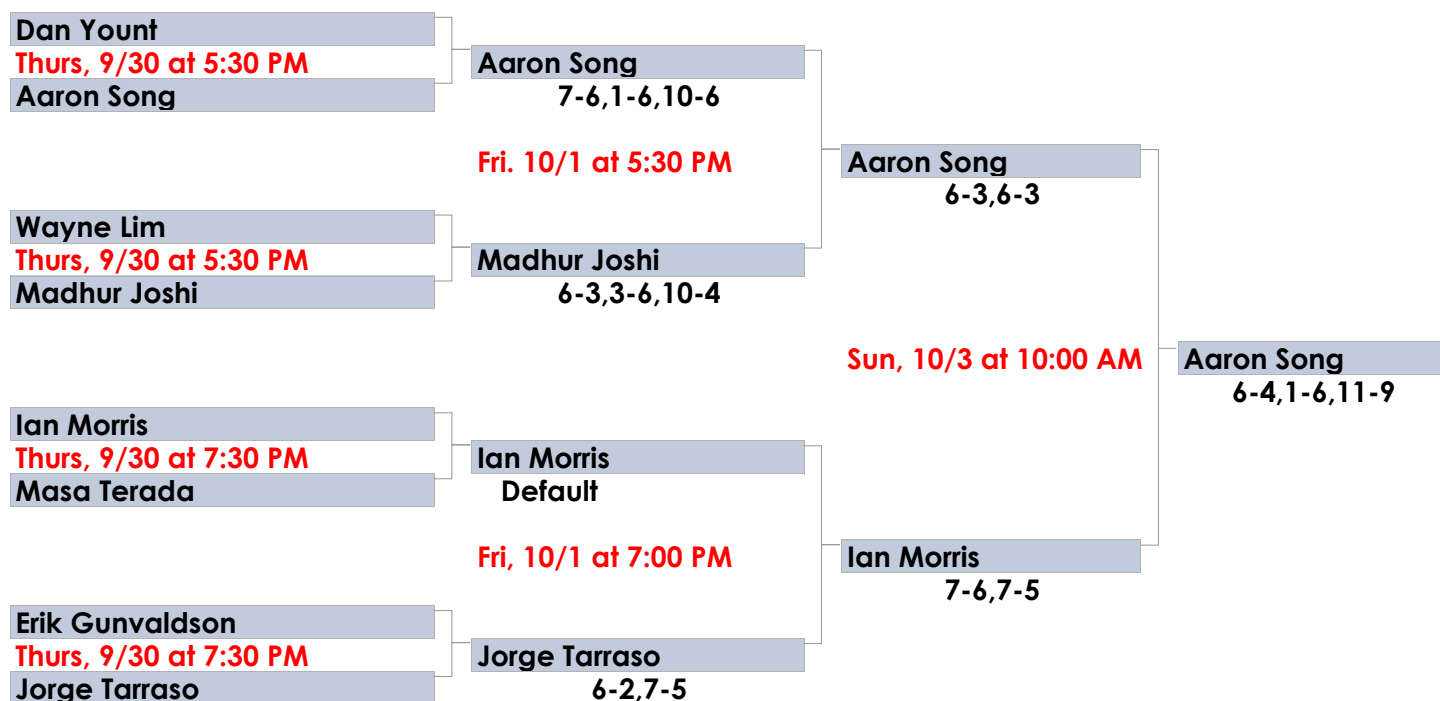

[Men's 4.5 Singles] Central Park Tennis Club Adult Championships