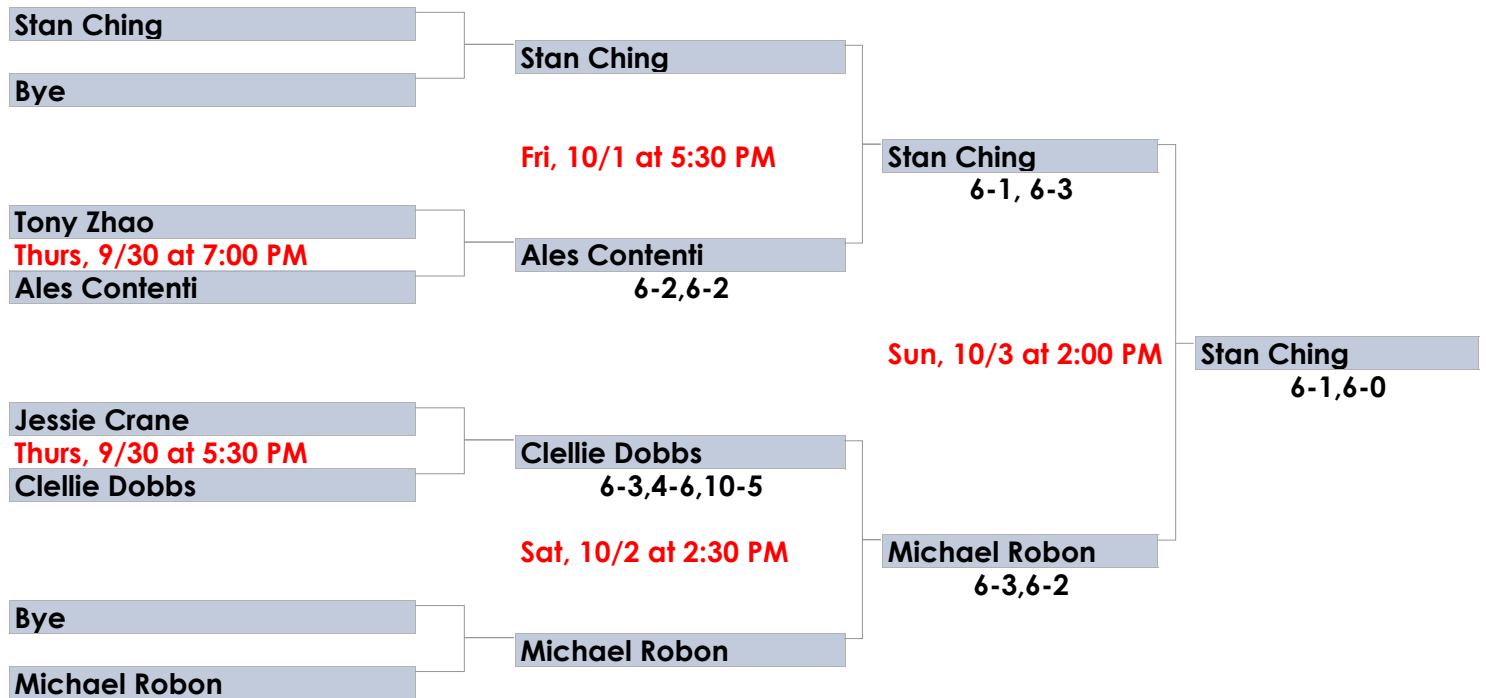

CONSOLATION DRAW

[Men's 3.0 Singles] Central Park Tennis Club Adult Championships

CONSOLATION DRAW