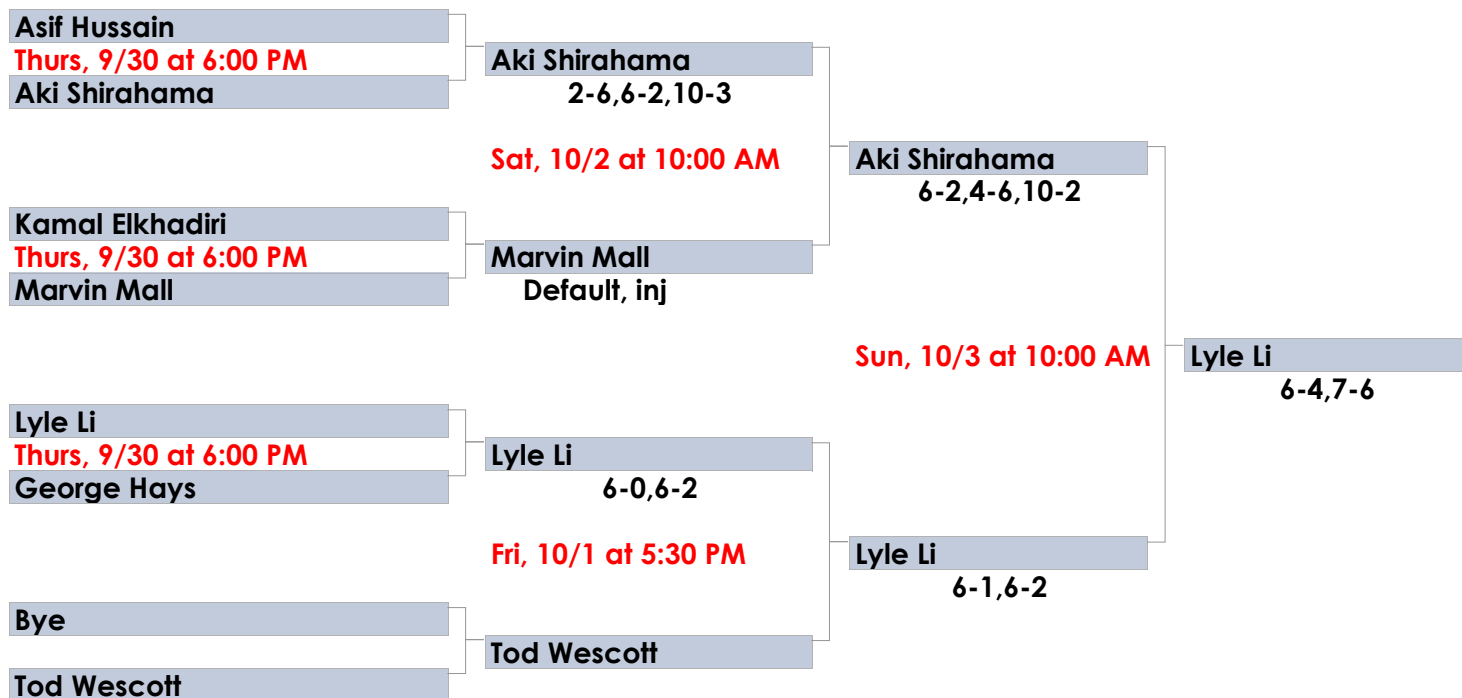

[Men's 4.5 Singles] Central Park Tennis Club Adult Championships

[Men's 4.0 Singles] Central Park Tennis Club Adult Championships

CONSOLATION DRAW

[Men's 3.5 Singles] Central Park Tennis Club Adult Championships

CONSOLATION DRAW

[Men's 3.0 Singles] Central Park Tennis Club Adult Championships

CONSOLATION DRAW