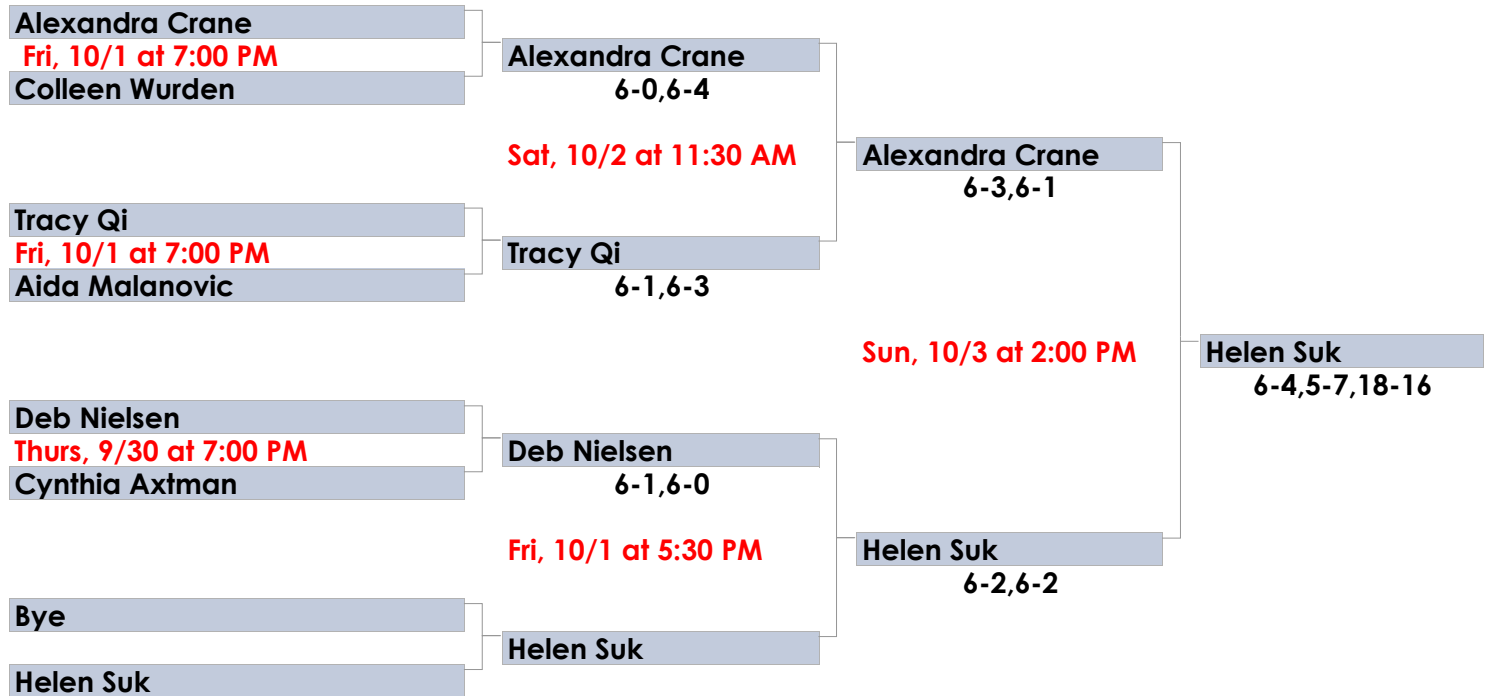

[Women's 4.0+ Singles] Central Park Tennis Club Adult Championships

CONSOLATION DRAW

[Women's 3.5 Singles] Central Park Tennis Club Adult Championships

CONSOLATION DRAW