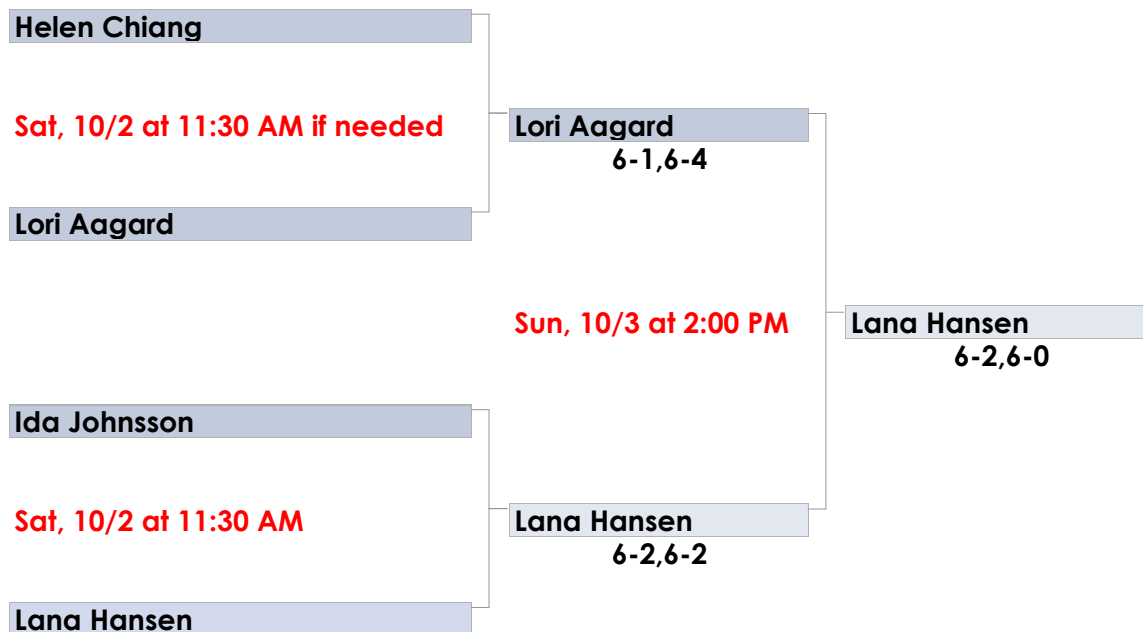

[Women's 4.0+ Singles] Central Park Tennis Club Adult Championships

CONSOLATION DRAW

[Women's 3.5 Singles] Central Park Tennis Club Adult Championships

CONSOLATION DRAW