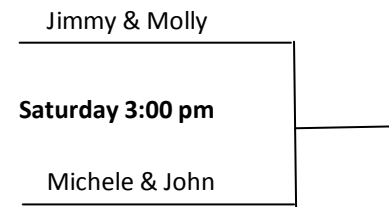

Darren & Dina Grimstead

Friday 6:30 pm

Davis & Elsa Brodin

6.0 Mixed Doubles Tournament Draws

7.0a Mixed Doubles Tournament Draws

Finals

7.0a vs. 7.0b

Saturday at 5:00 pm

7.0b Mixed Doubles Tournament Draws

Finals

7.0a vs. 7.0b

Saturday at 5:00 pm

8.0 Mixed Doubles Tournament Draws

Open Mixed Doubles Tournament Draws