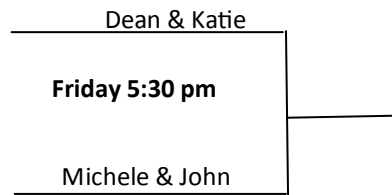

7.0b Mixed Doubles Tournament Draws

Finals

7.0a vs. 7.0b

Saturday at 5:00 pm