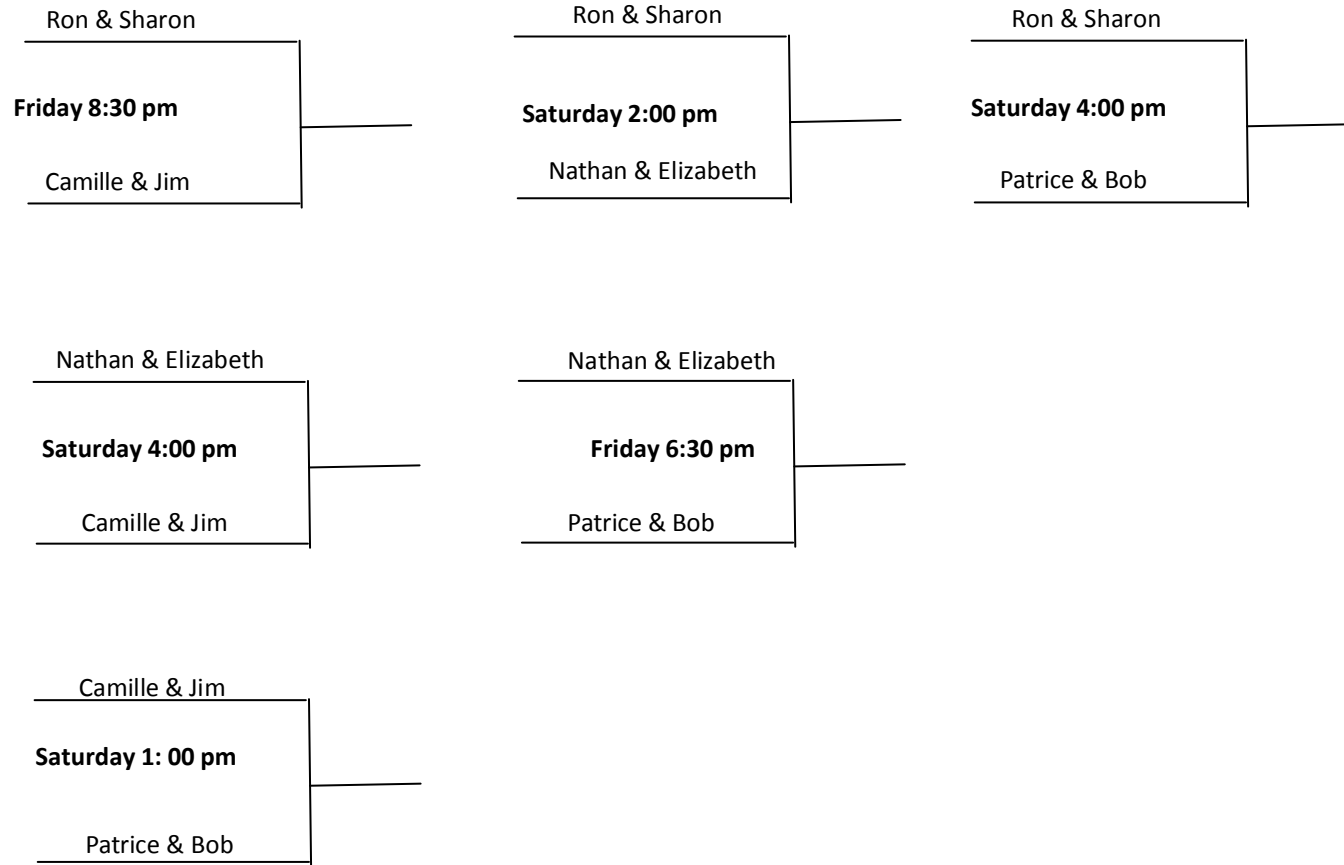

7.0b Mixed Doubles Tournament Draws

Finals

7.0a vs. 7.0b

Saturday at 5:00 pm

8.0 Mixed Doubles Tournament Draws

Open Mixed Doubles Tournament Draws