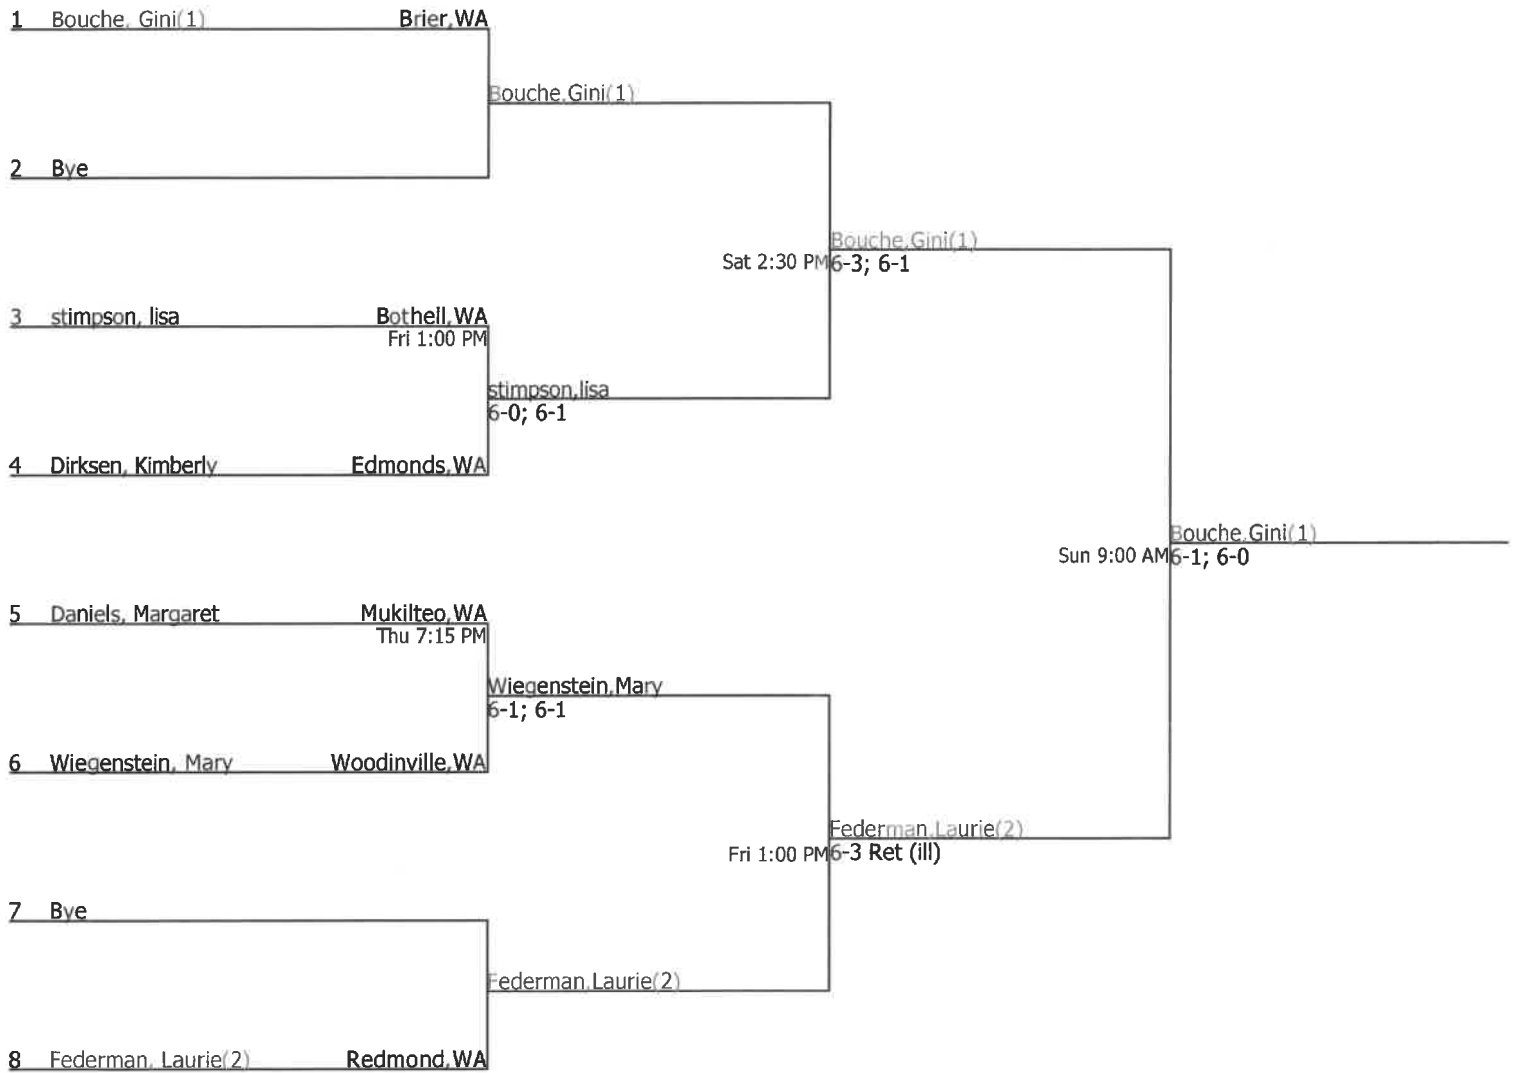

Senior Northwest Washington Tournament		Seeded Players			
Central Park Tennis Club	Women's 55 Singles	1. Bouche, Gini			
City/State: Kirkland, WA	Section: Pacific Northwest	2. Federman, Laurie			
Director: Lisa Anne Moldrem	Referee:				
Phone: (425) 822-2206	Date: 01/18/2018 - 01/21/2018				
					Winner: Bouche, Gini

Quarterfinal Round

Semifinal Round

Final Round