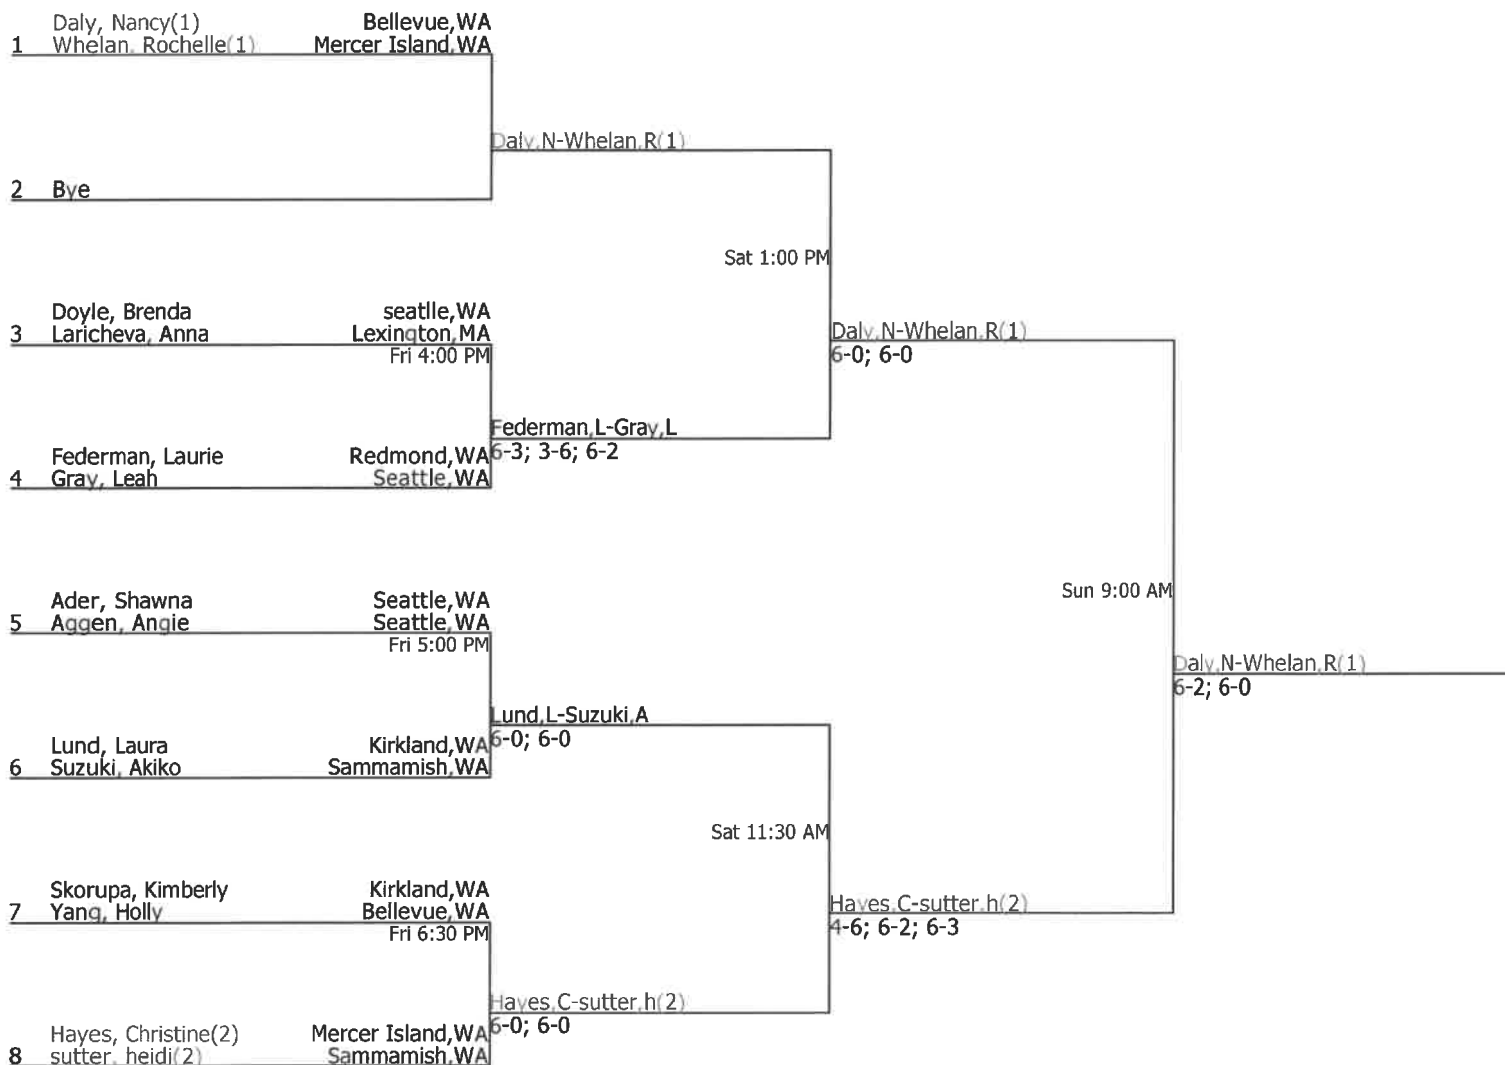

Senior Northwest Washington Tournament		Seeded Players			
Central Park Tennis Club	Women's 45 Doubles	1. Daly-Whelan			
City/State:Kirkland, WA	Section: Pacific Northwest	2. Hayes-sutter			
Director:Lisa Anne Moldrem	Referee:				
Phone:(425) 822-2206	Date:01/18/2018 - 01/21/2018				
					Winner:Daly-Whelan

Quarterfinal Round

Semifinal Round

Final Round