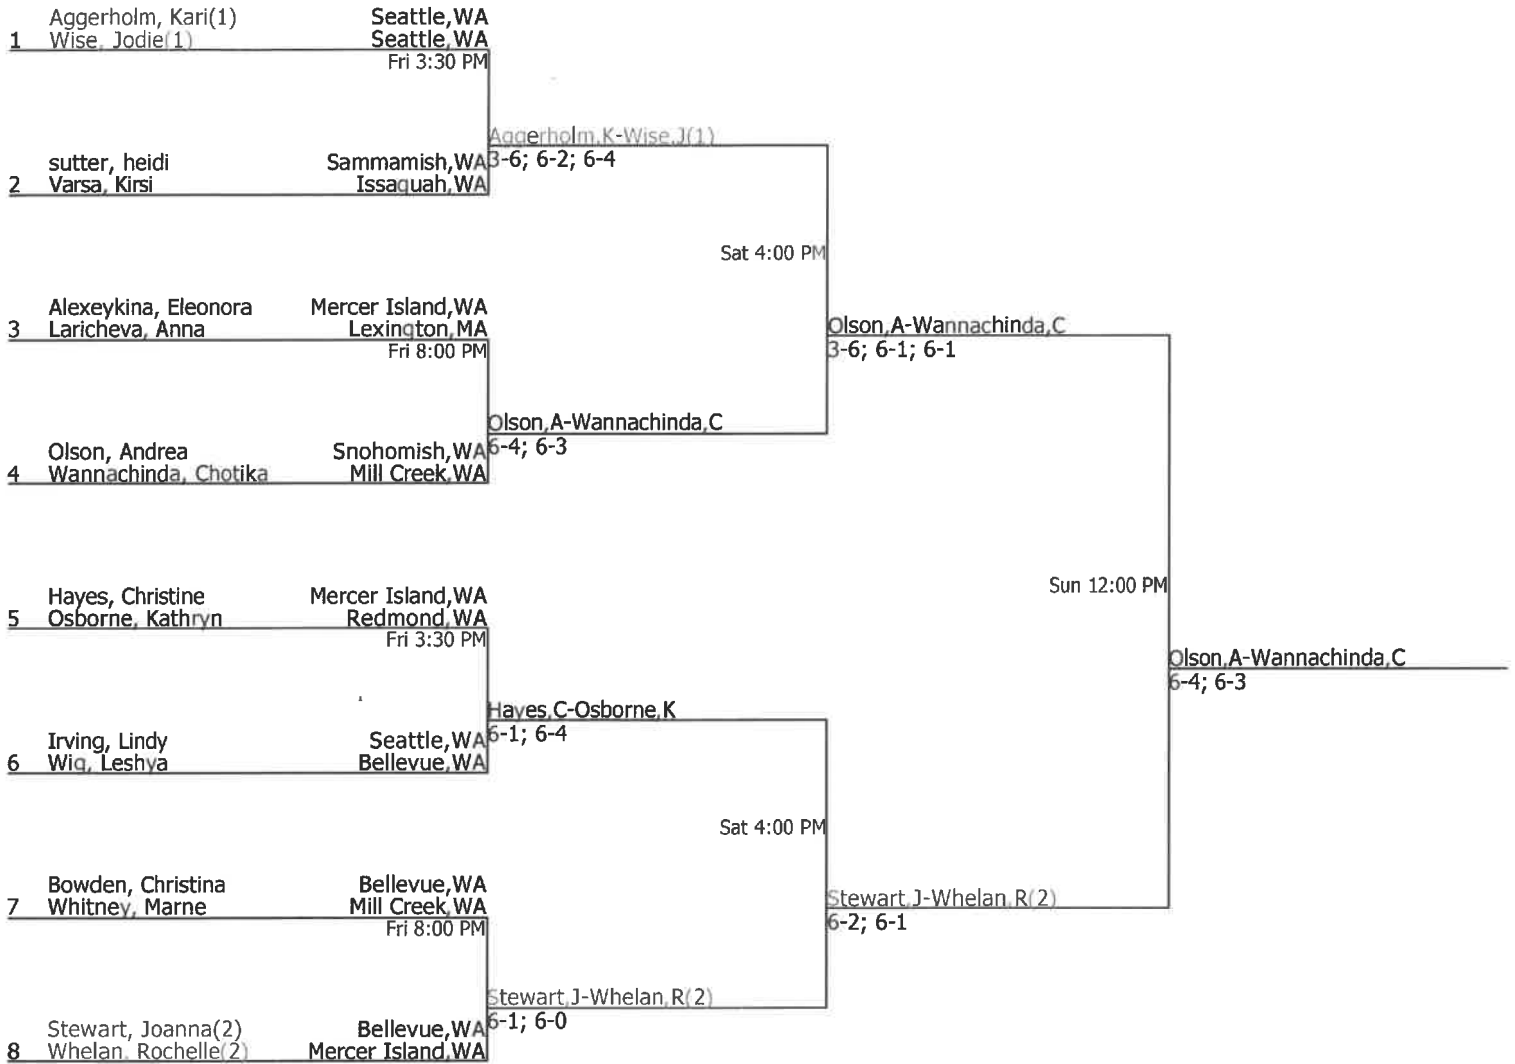

Senior Northwest Washington Tournament		Seeded Players			
Central Park Tennis Club	Women's 35 Doubles	1. Aggerholm-Wise			
City/State: Kirkland, WA	Section: Pacific Northwest	2. Stewart-Whelan			
Director: Lisa Anne Moldrem	Referee:				
Phone: (425) 822-2206	Date: 01/18/2018 - 01/21/2018				
					Winner: Olson-Wannachinda

Quarterfinal Round

Semifinal Round

Final Round