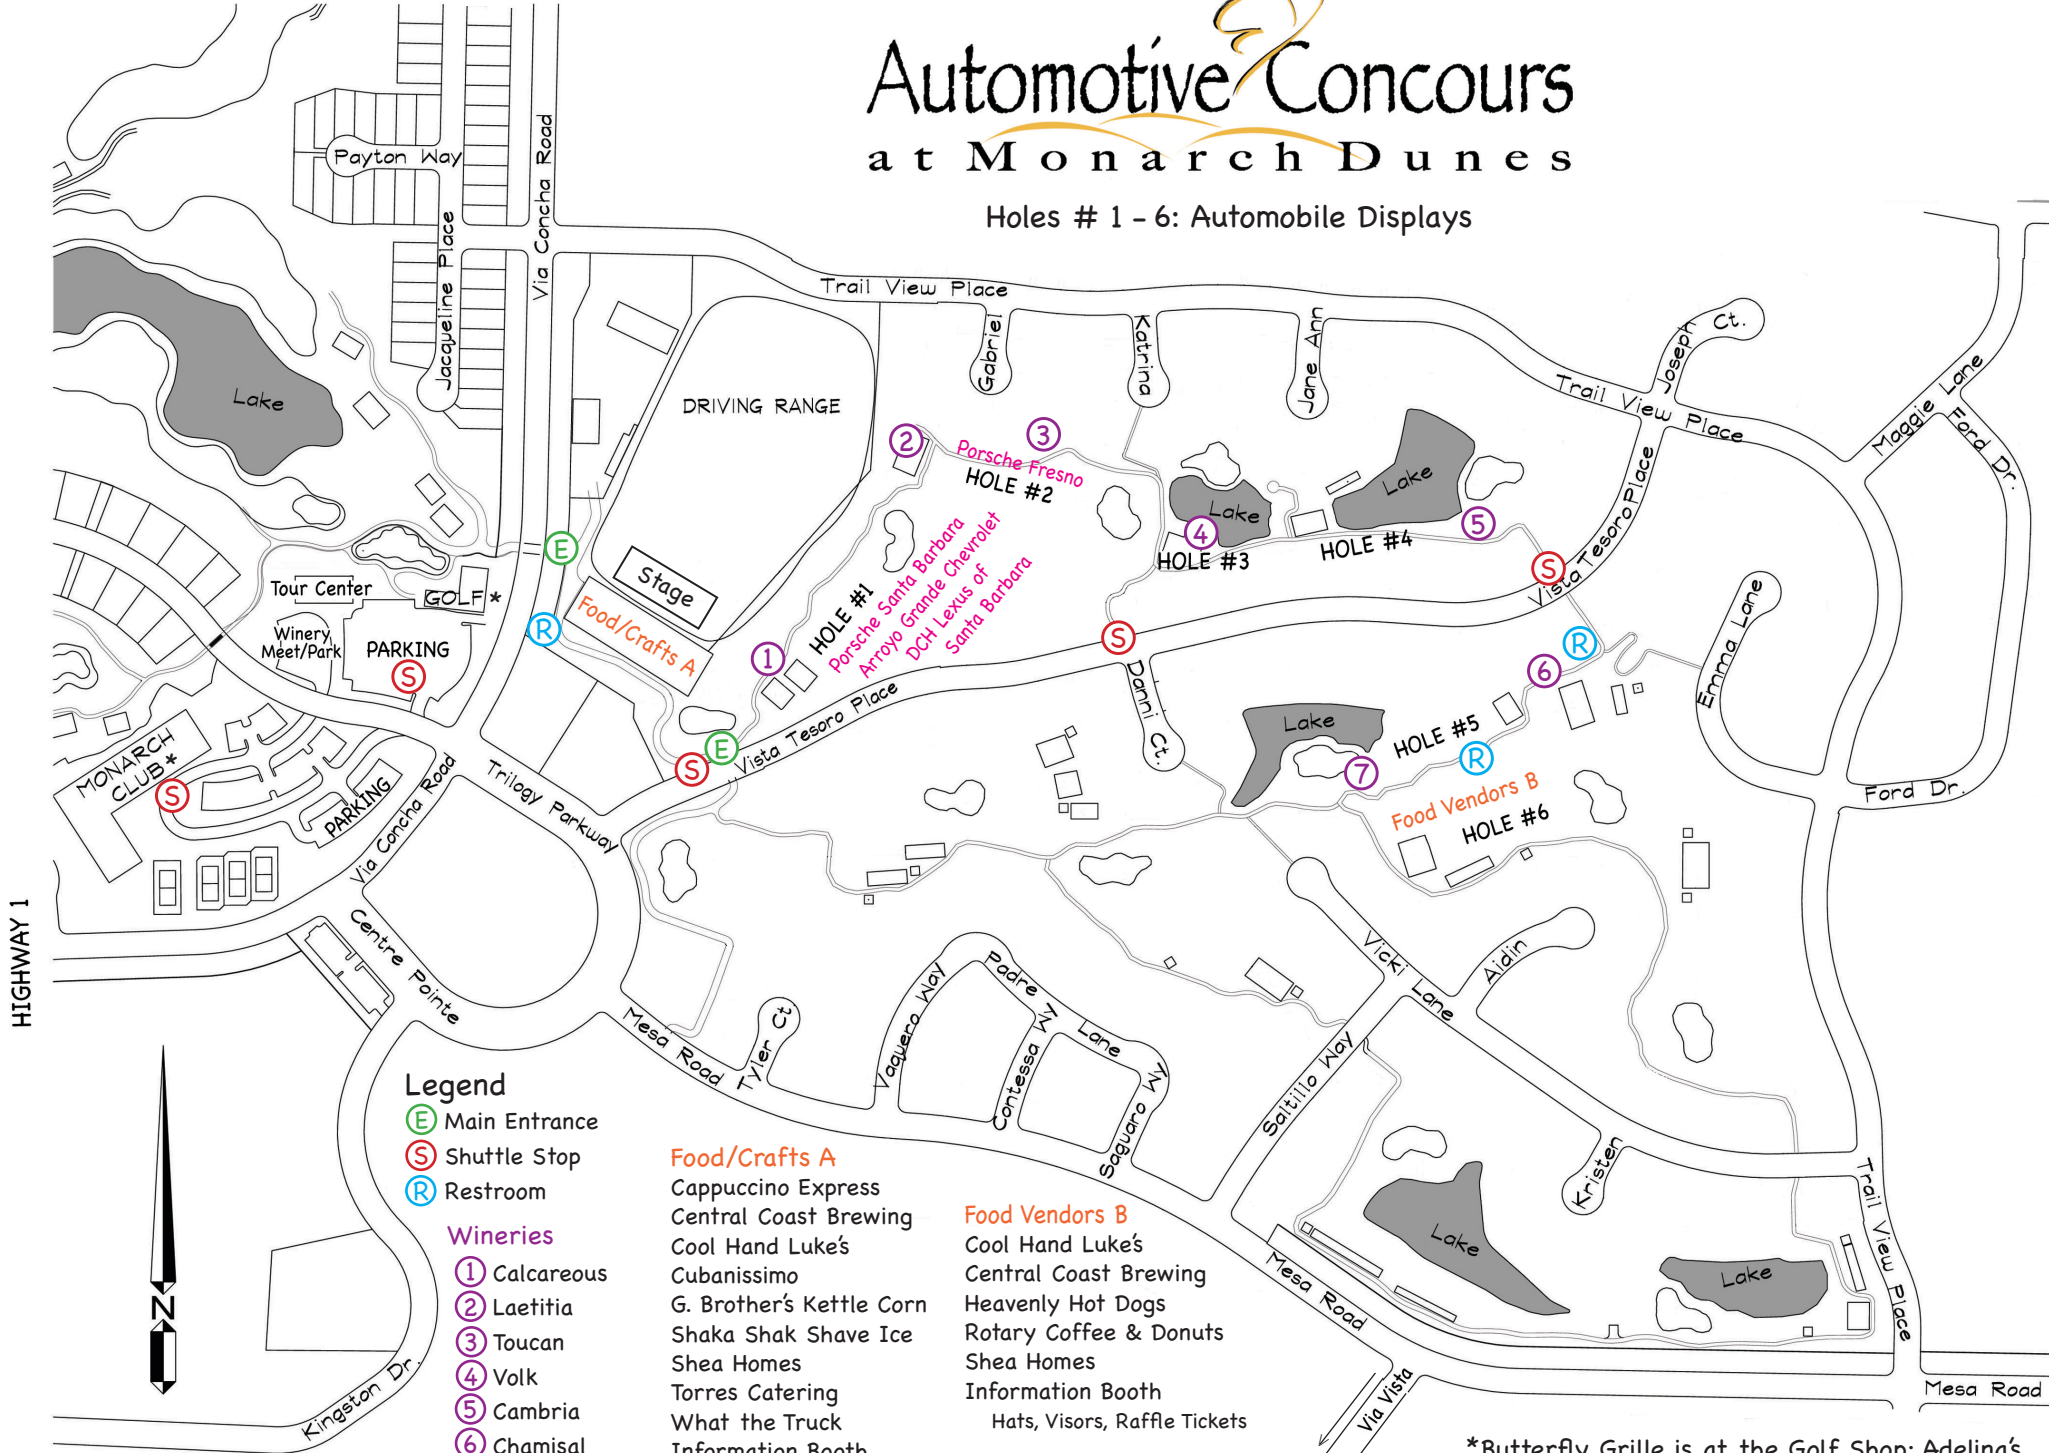

Automotive Concours at Monarch Dunes

Holes # 1 - 6: Automobile Displays

HIGHWAY 1

Legend

- (E) Main Entrance
- (S) Shuttle Stop
- (R) Restroom

Wineries

- (1) Calcareous
- (2) Laetitia
- (3) Toucan
- (4) Volk
- (5) Cambria
- (6) Chamisal
- (7) Sinor LaVallee

Food/Crafts A

- Cappuccino Express
- Central Coast Brewing
- Cool Hand Luke's
- Cubanissimo
- G. Brother's Kettle Corn
- Shaka Shak Shave Ice
- Shea Homes
- Torres Catering
- What the Truck
- Information Booth
- Hats, Visors, Raffle Tickets

Food Vendors B

- Cool Hand Luke's
- Central Coast Brewing
- Heavenly Hot Dogs
- Rotary Coffee & Donuts
- Shea Homes
- Information Booth
- Hats, Visors, Raffle Tickets

(S) to Shea Model Homes

*Butterfly Grille is at the Golf Shop; Adelina's Bistro, Market & Spa are at the Monarch Club