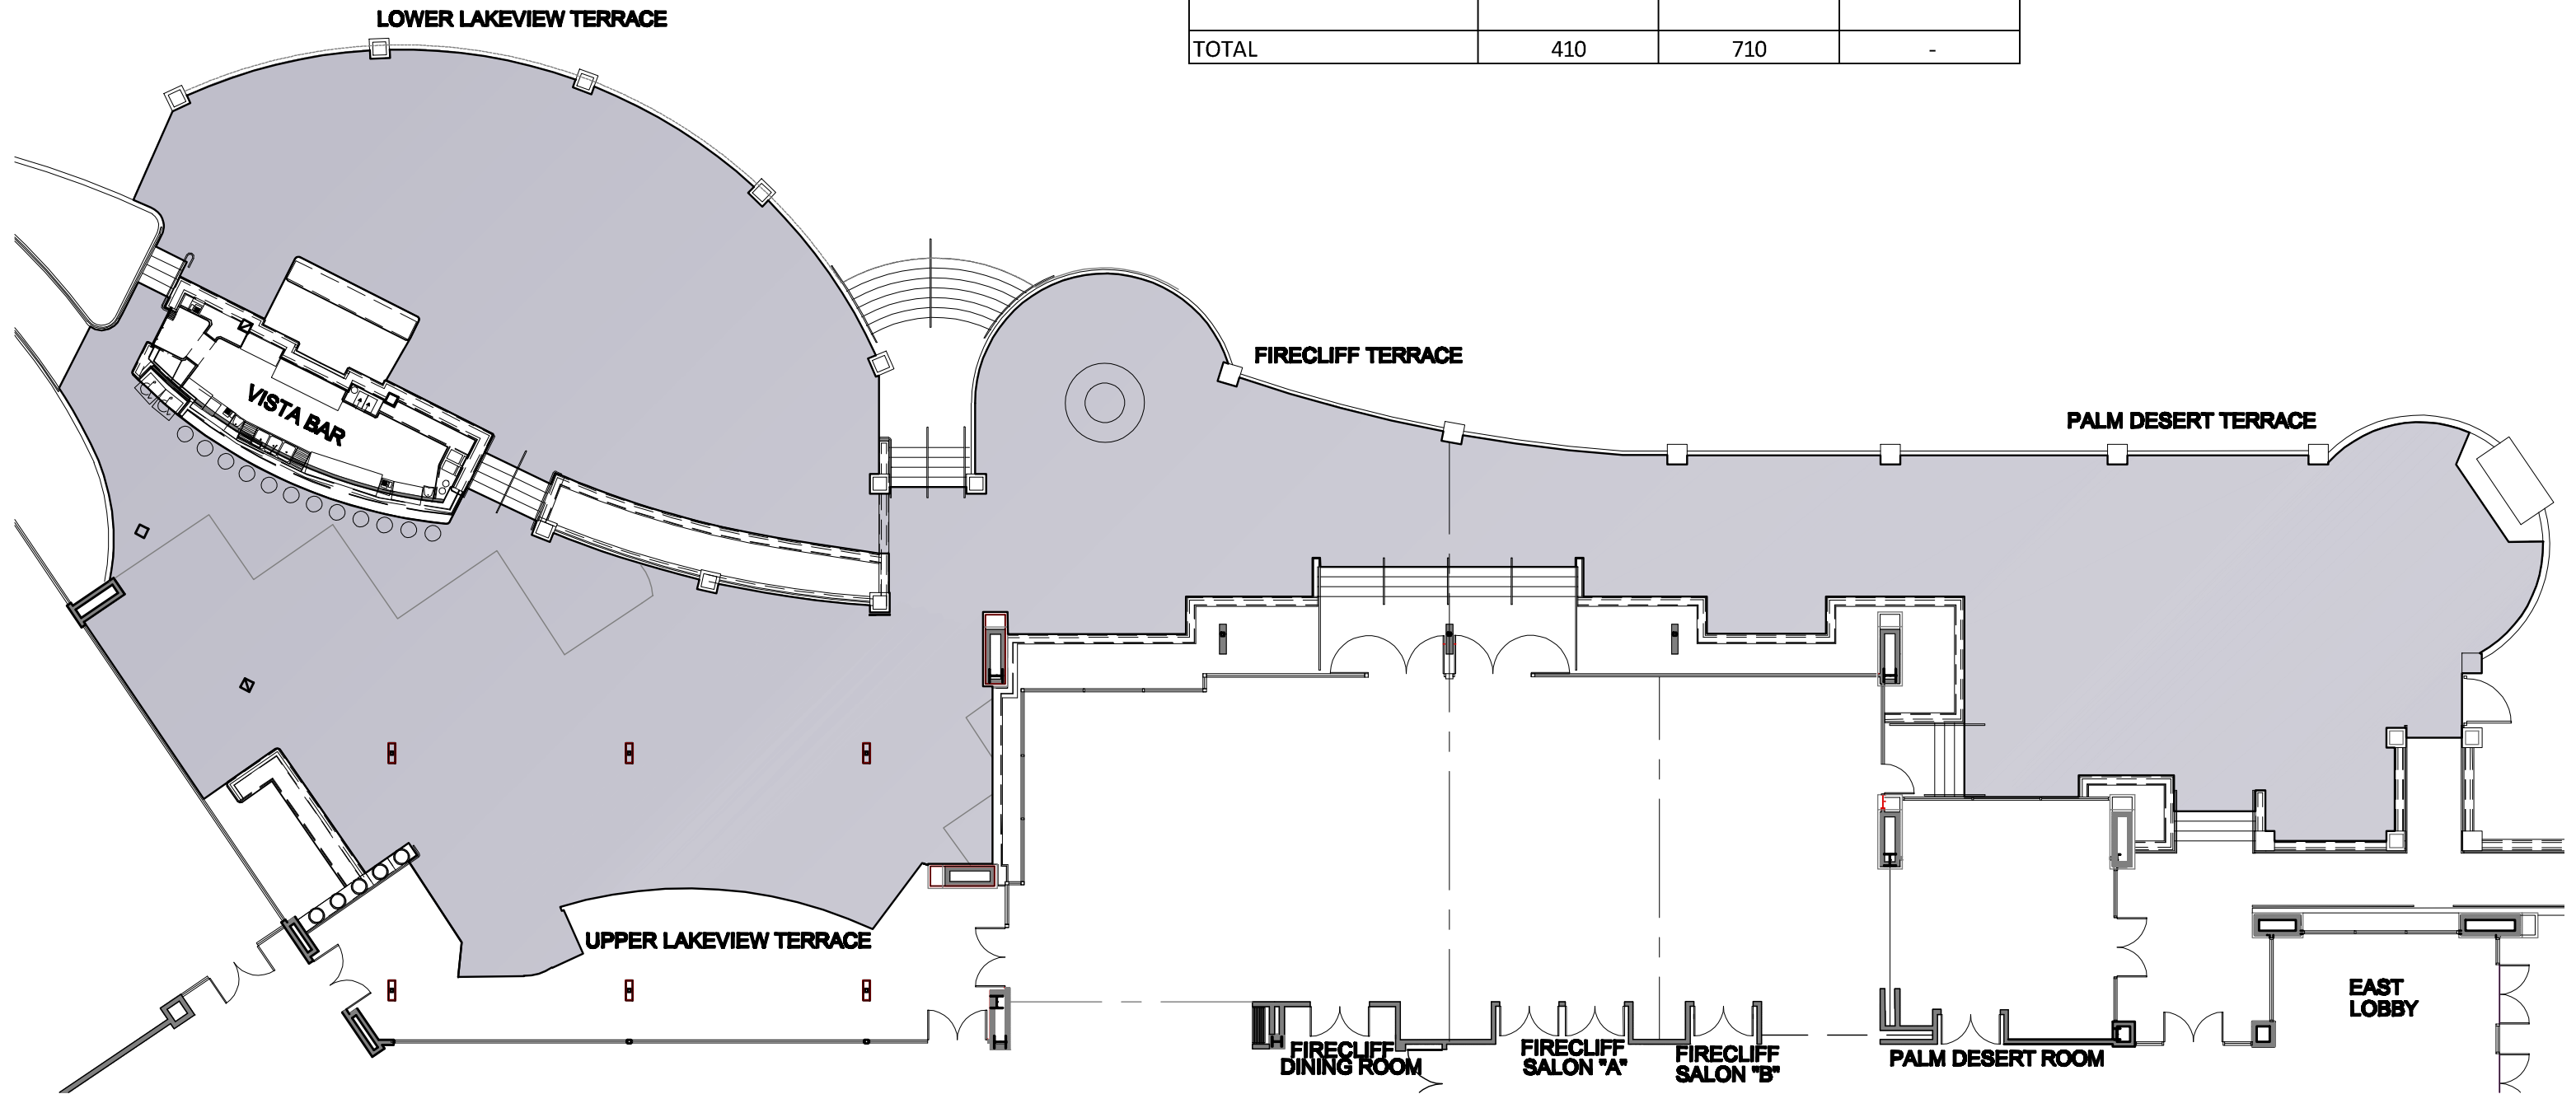

# LAKEVIEW TERRACE, FIRECLIFF, & PALM DESERT TERRACES

AREA: 9,334 SQ. FT.

Room Name	# of Guests Seated at Banquet Seating	Reception	Ceremony
Lakeview Terrace	300	500	300
Firecliff Terrace	30	60	-
Palm Desert Terrace	80	150	120
TOTAL	410	710	-

FLOOR PLAN  
SCALE: 1/16" = 1'-0"