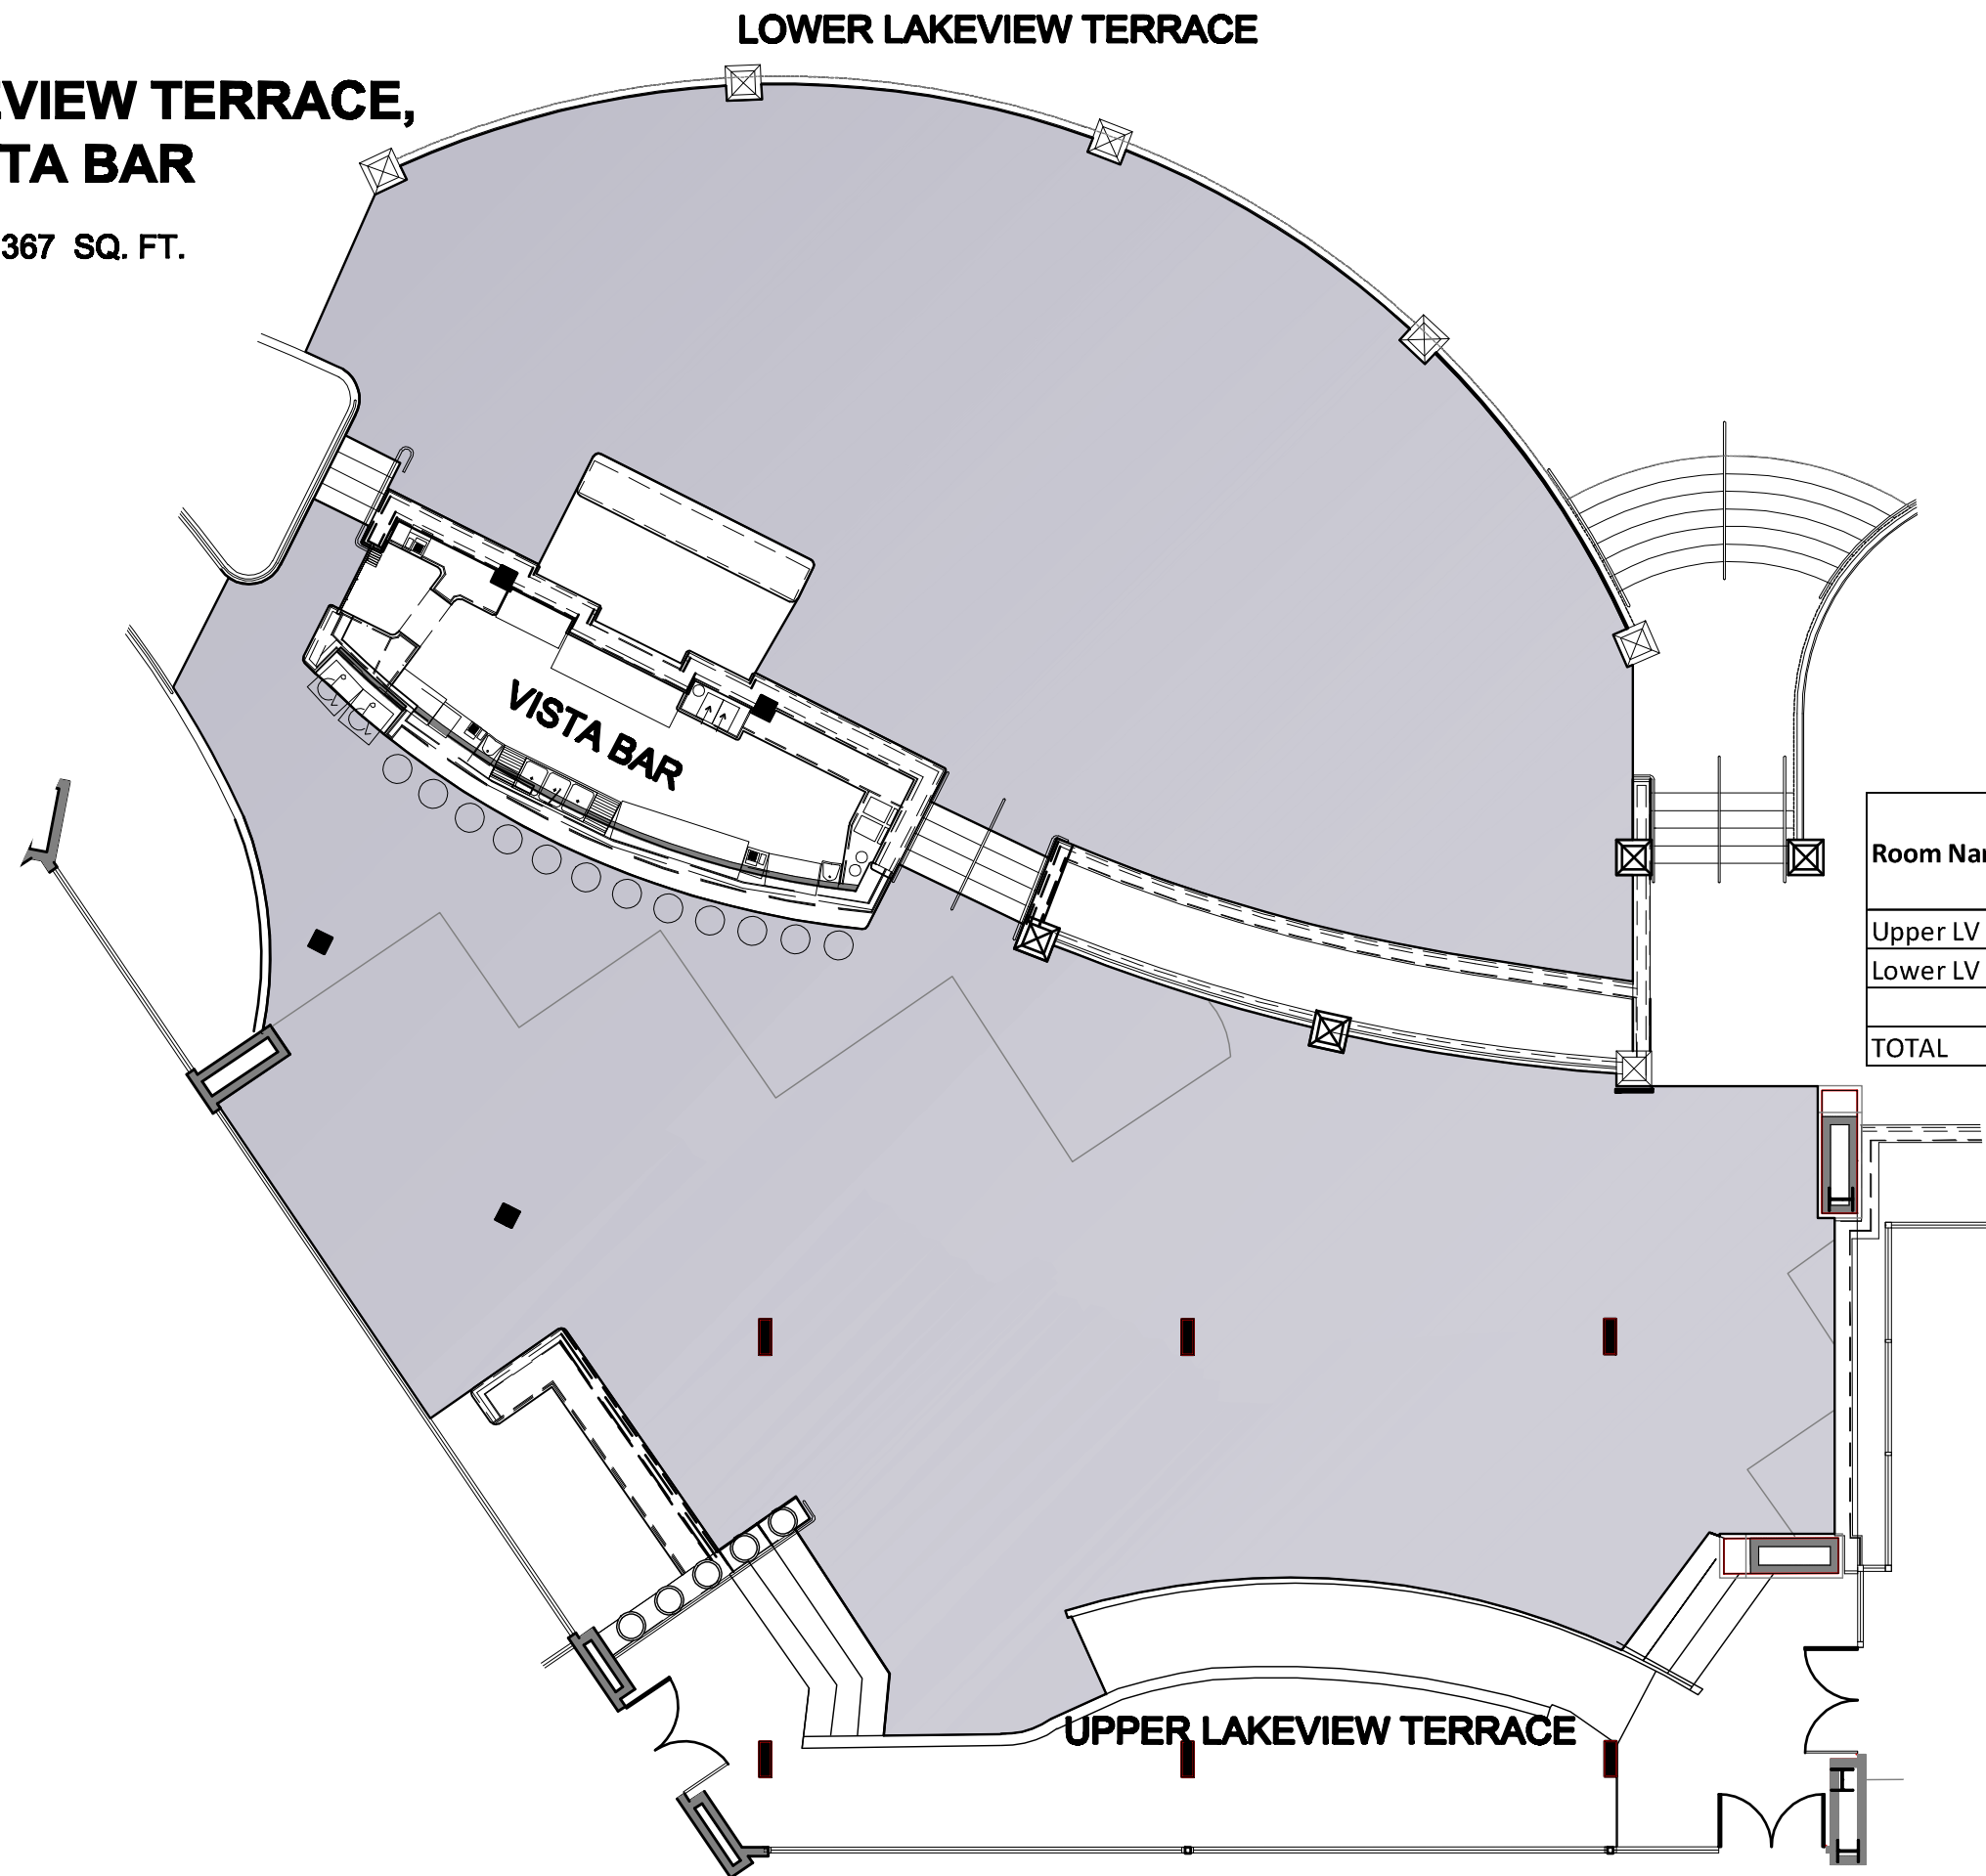

LAKEVIEW TERRACE, & VISTA BAR

AREA: 5,367 SQ. FT.

Room Name	# of Guests Seated at Banquet Seating	Reception	Ceremony
Upper LV Terrace	150	250	120
Lower LV Terrace	150	250	150
TOTAL	300	500	-

FLOOR PLAN
SCALE: 3/32" = 1'-0"