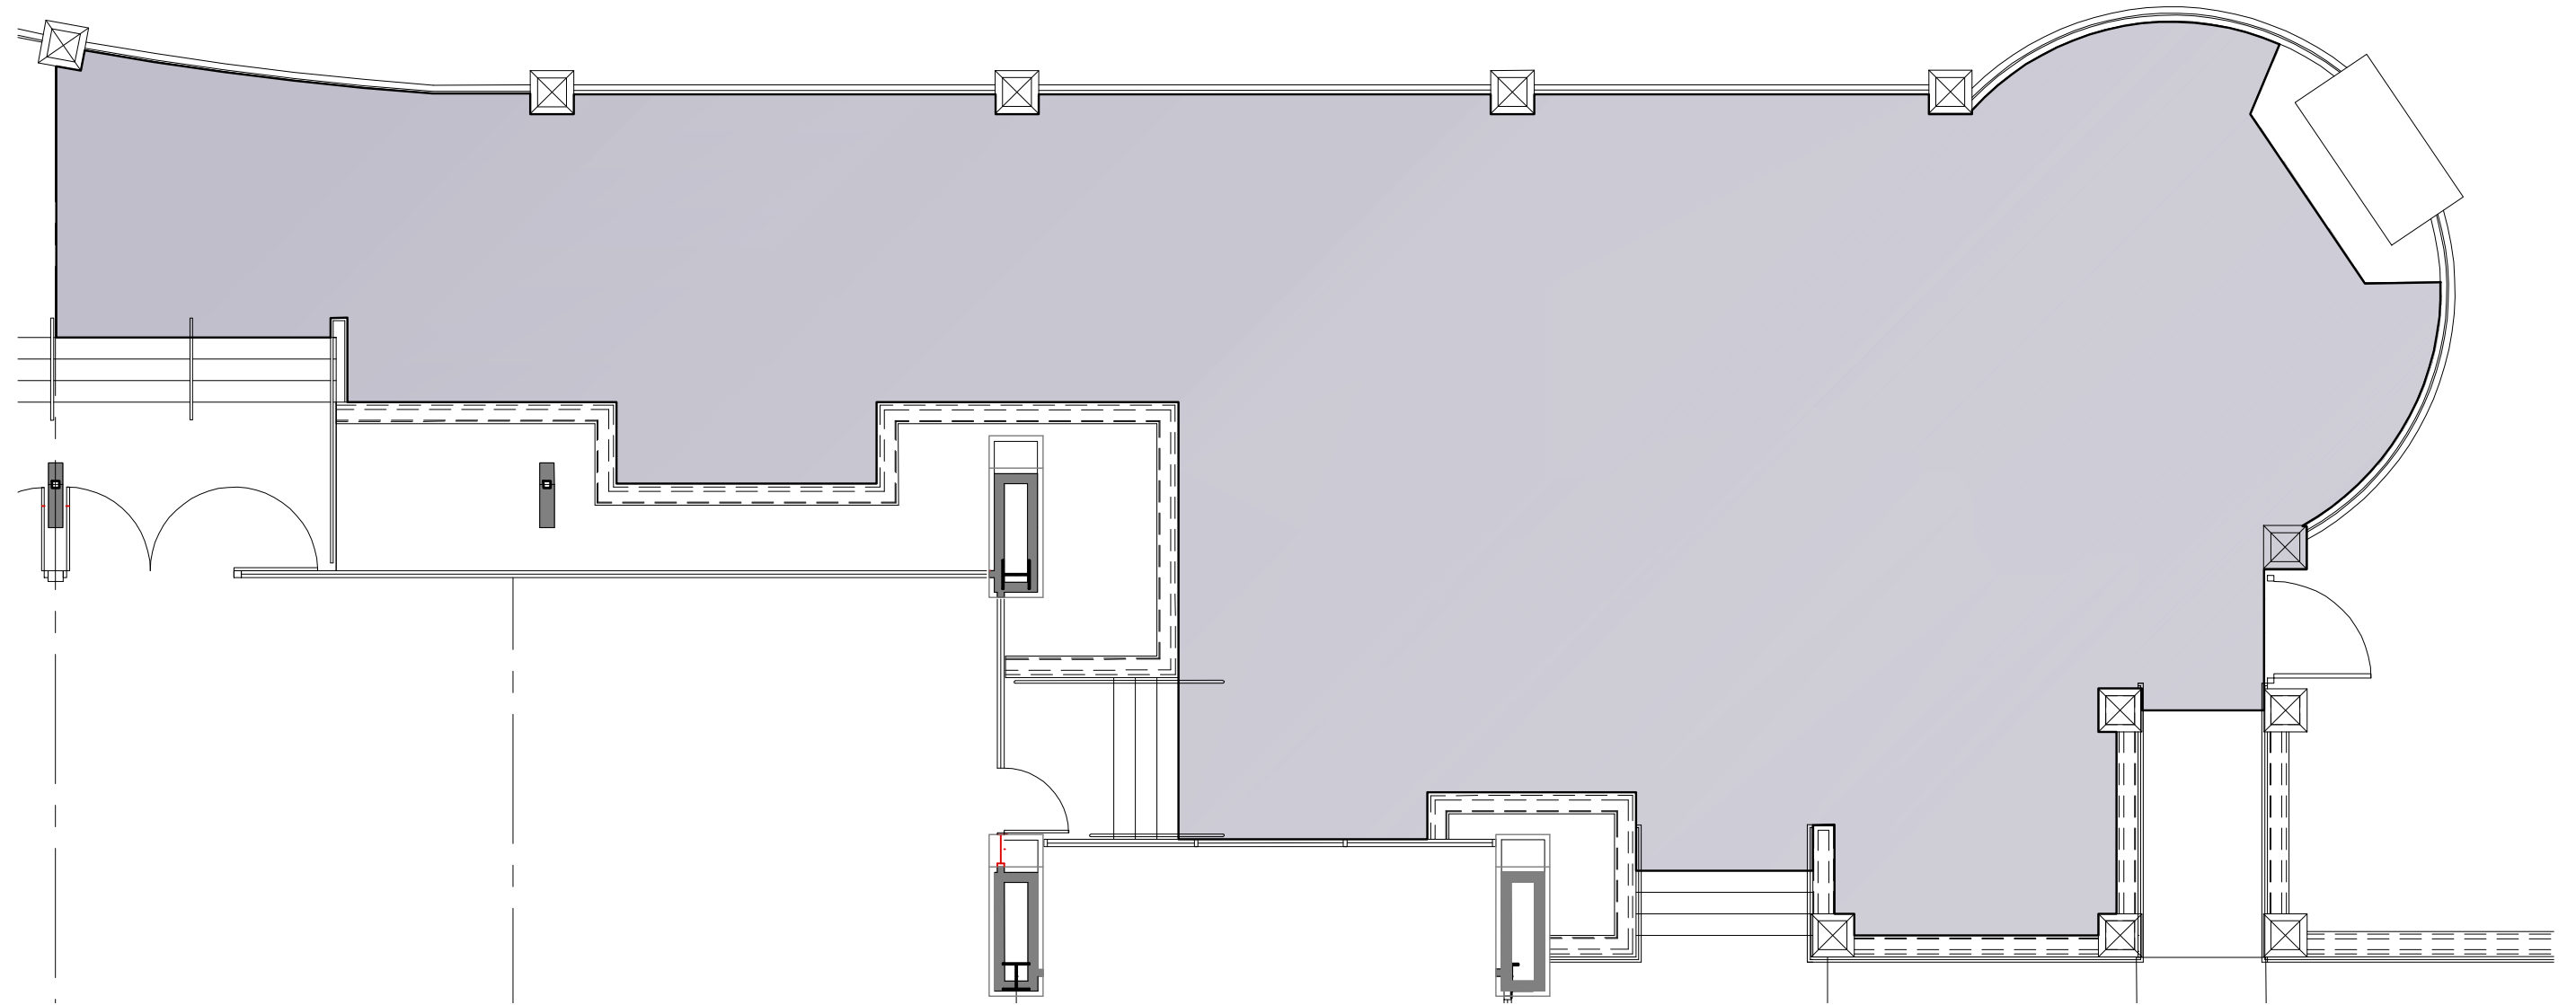

# PALM DESERT TERRACE

AREA: 2,624 SQ. FT.

Room Name	# of Guests Seated at Banquet Seating	Reception	Ceremony
Palm Desert Terrace	80	150	120

FLOOR PLAN  
SCALE: 1/8" = 1'-0"