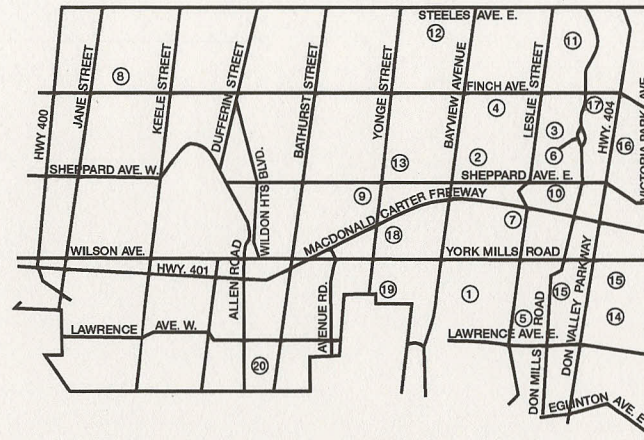

Low Cost Community Tennis North York Style

Hot Line (416) 496-0225 Monday to Friday 9 am to 3 pm

- 1 **Banbury C.T.C.** – Winfields Park,
West on Lawrence from Leslie to Banbury,
North on Banbury to the Park
- 2 **Bayview Village C.T.C.** – Hawksbury Park
East on Sheppard from Bayview,
North on Hawksbury to Park
located behind Bayview Village Mall
- 3 **Bellbury C.T.C.** – Bellbury Park
North on Leslie from Sheppard to Van Horne,
East to the Park
- 4 **Bridlebrook C.T.C.** – Alamosa Park
West on Finch from Leslie,
South on Alamosa to the Park
- 5 **Don Mills C.T.C.** – Bond Park
North on the Don Way West from Lawrence Ave.
East to Duncairn, North to the Park
- 6 **NYTA Winter Tennis Association**
(Head Office)
South on Don Mills Road from Finch,
located behind the Oriole Community Centre
- 7 **Dunlace C.T.C.** – Dunlace Park
North on Leslie from York Mills to Bannatyne,
West to Dunlace, East to the Park
- 8 **Fountainhead C.T.C.** – Fountainhead Park
West on Finch from Keele to Sentinel,
located on North East Corner