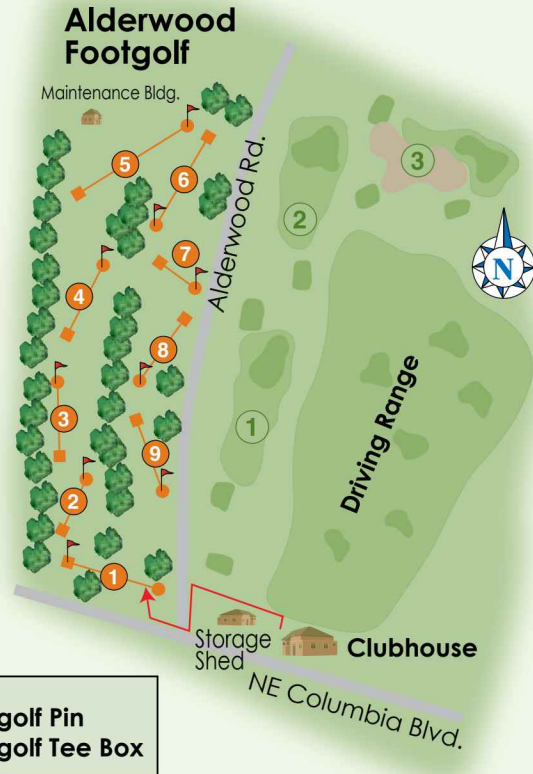

COLWOOD GOLF CENTER

ALDERWOOD FOOTGOLF

Hole	1	2	3	4	5	6	7	8	9	TOT
Par	3	3	4	4	5	5	4	3	4	35
Yardage	77	67	94	100	145	139	98	67	87	874

Basic Rules

- Soccer cleats are not allowed.
- Keep up with the proper pace of play, and remain in position behind the group in front of you.
- Leave the flag sticks in the cup at all times.

For your safety, please use the crosswalk on Columbia Blvd. to enter/exit Alderwood

- Do not kick a ball from a (golf) putting green – if your ball comes to rest on a green, you must retrieve your ball and place it back in the rough (i.e. the taller grass) and kick from that point.
- Be mindful and respectful of other golfers on the course.