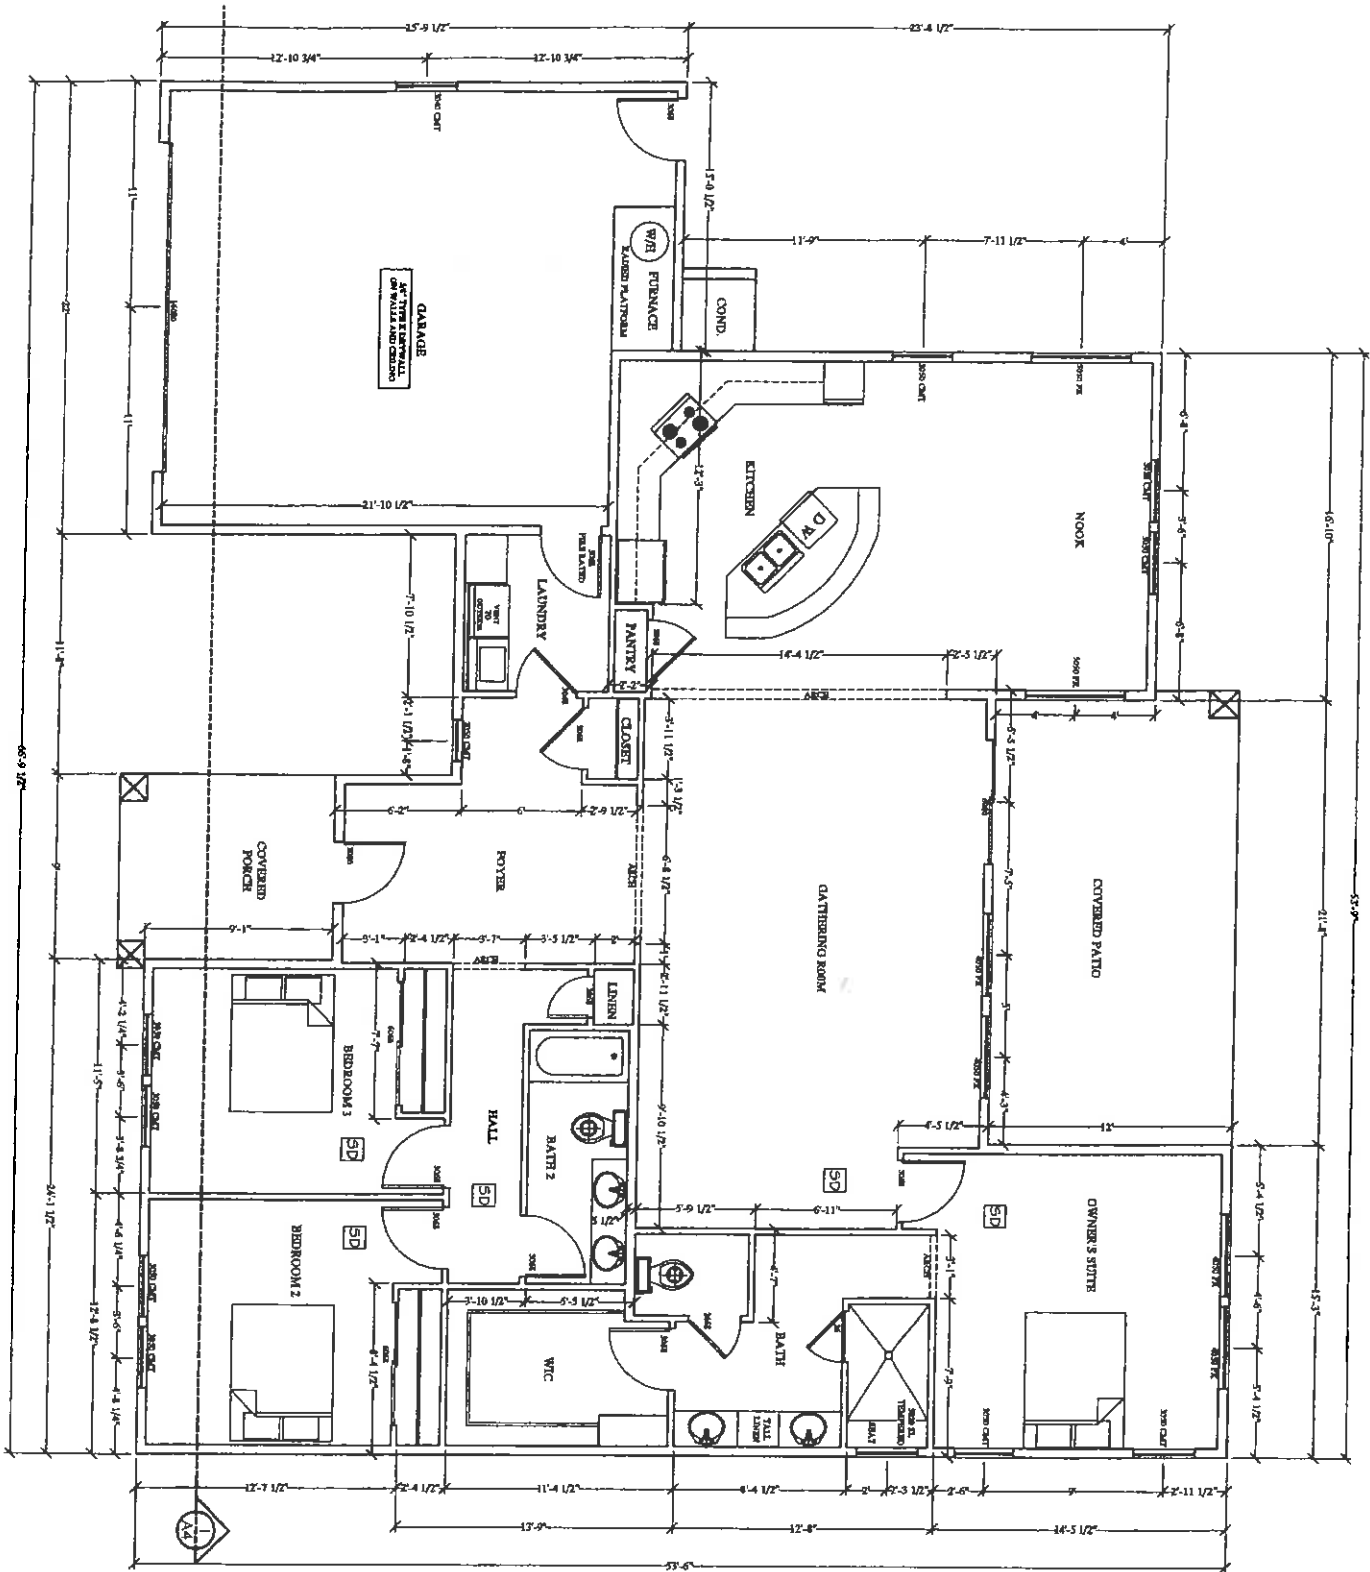

“Birdie”

"Birdie"

1 Floor Plan
SCALE: 1/4" = 1'-0"

LIVING AREA	2067 SQUARE FEET
GARAGE	545 SQUARE FEET
COVERED PORCH	174 SQUARE FEET
COVERED PATIO	260 SQUARE FEET