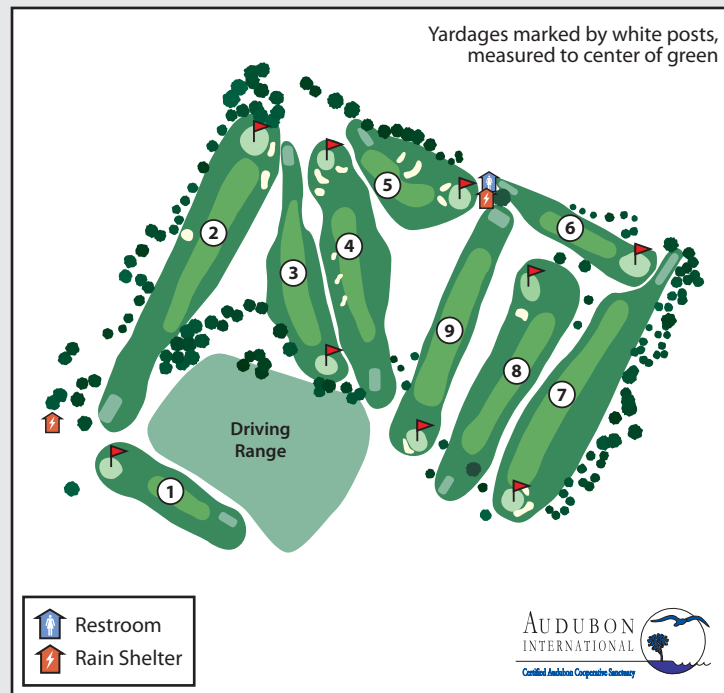

#### Rock Creek Golf Course

6100 16th St. NW  
Washington, DC 20011  
(202) 882-7332

East Potomac Golf Course  
***The White Course***  
Plus **The Family Course**

Hole	Rating/Slope	1	2	3	4	5	6	7	8	9	Out
<b>White</b>	M 31.3/105 W 33.7/106	156	381	266	285	174	190	355	286	327	2420
<b>Red</b>	M 30.7/97 W 32.5/104	141	372	259	275	165	142	294	284	295	2227
<b>Blue</b>	Family Tees	125	220	225	240	115	145	250	260	240	1820
<b>Gold</b>	Family Tees	110	205	200	215	95	120	205	205	215	1570
<b>Par</b>		3	4	4	4	3	3	4	4	4	33
<b>Handicap</b>		9	1	8	4	5	6	2	3	7	
<b>Pace of Play</b>		:12	:15	:15	:15	:12	:12	:15	:15	:15	2:06