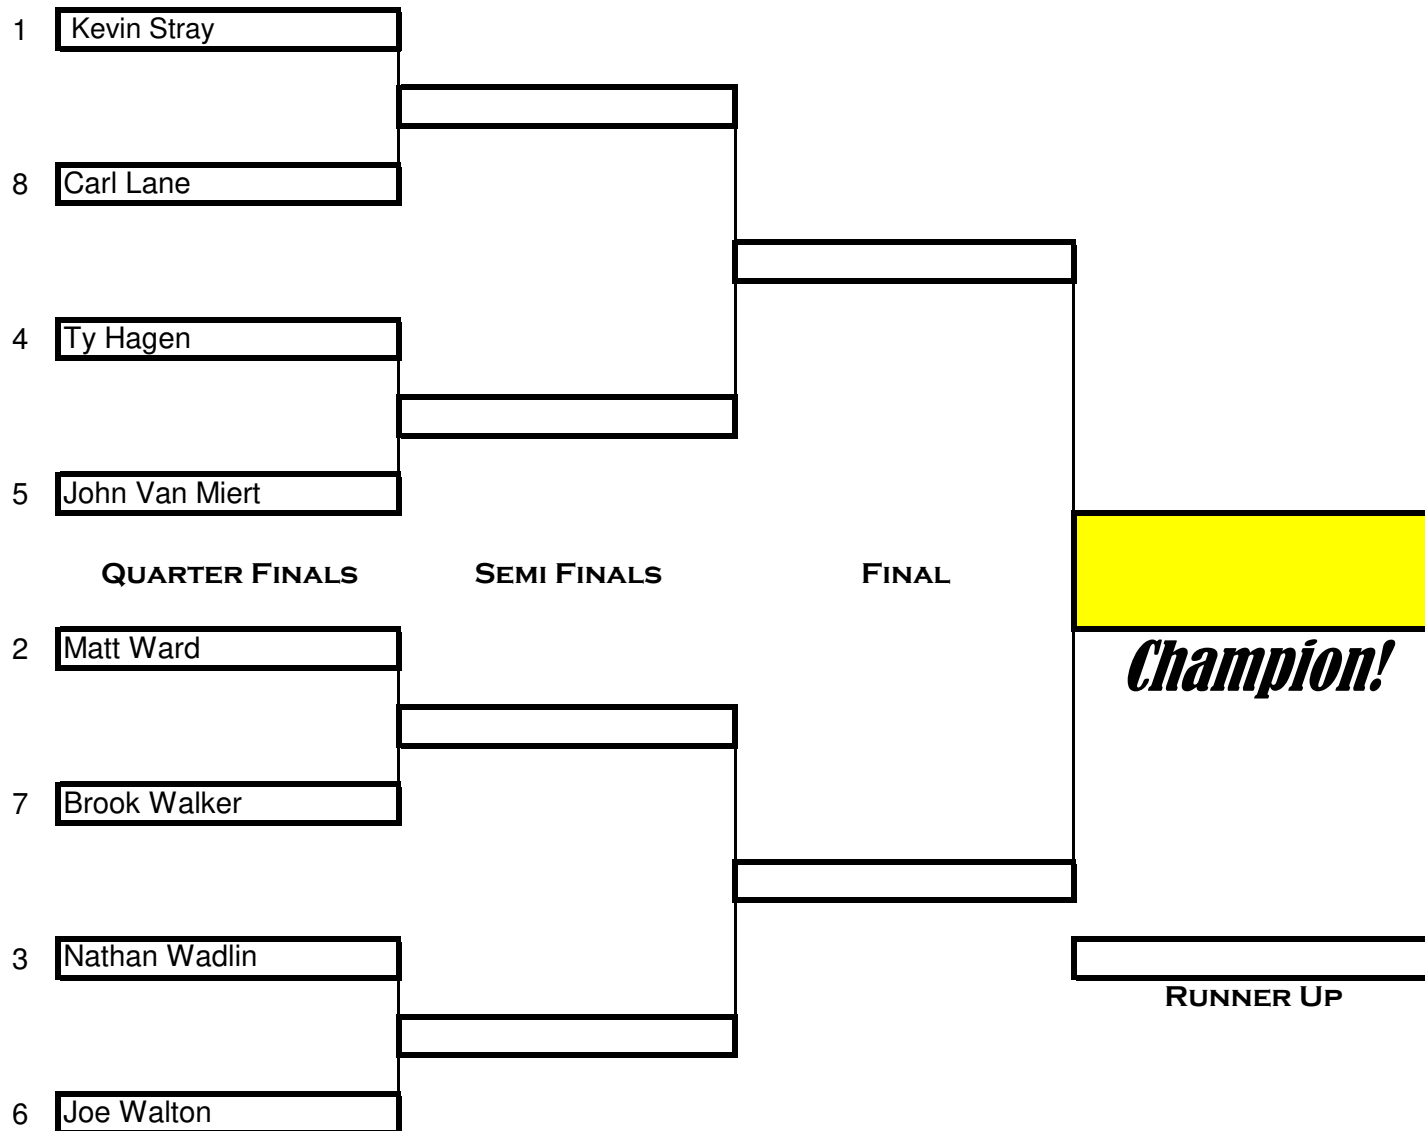

Seed **Championship Flight - Black Tees**

Complete by July 31st    Complete by August 31st    Complete by Sept. 30th

# Net Match Play - Blue Tees

***Champion!***

**RUNNER UP**

**SEMI-FINAL LOSERS.**