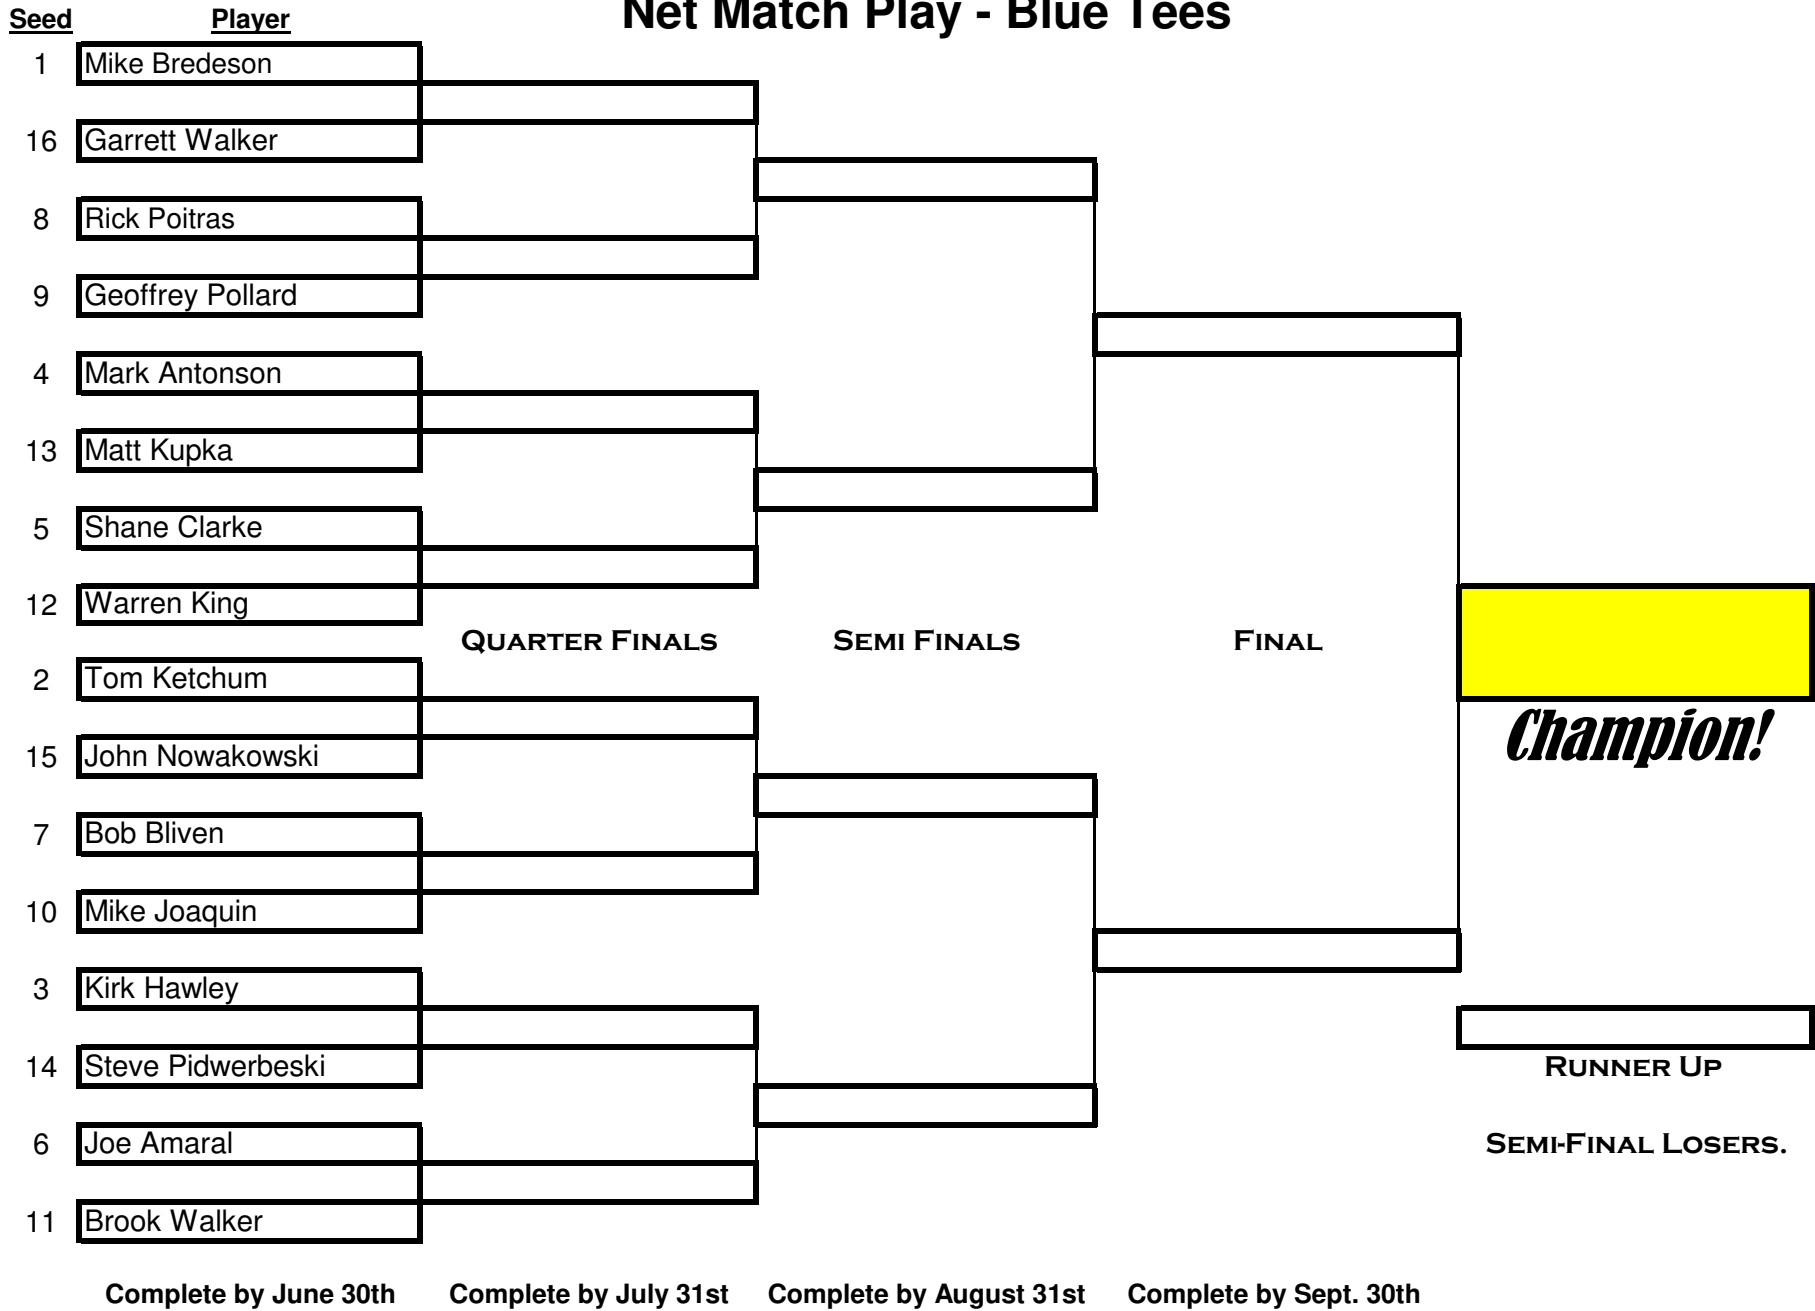

Seed **Championship Flight - Black Tees**

Complete by July 31st    Complete by August 31st    Complete by Sept. 30th

# Net Match Play - Blue Tees

***Champion!***

**RUNNER UP**

**SEMI-FINAL LOSERS.**