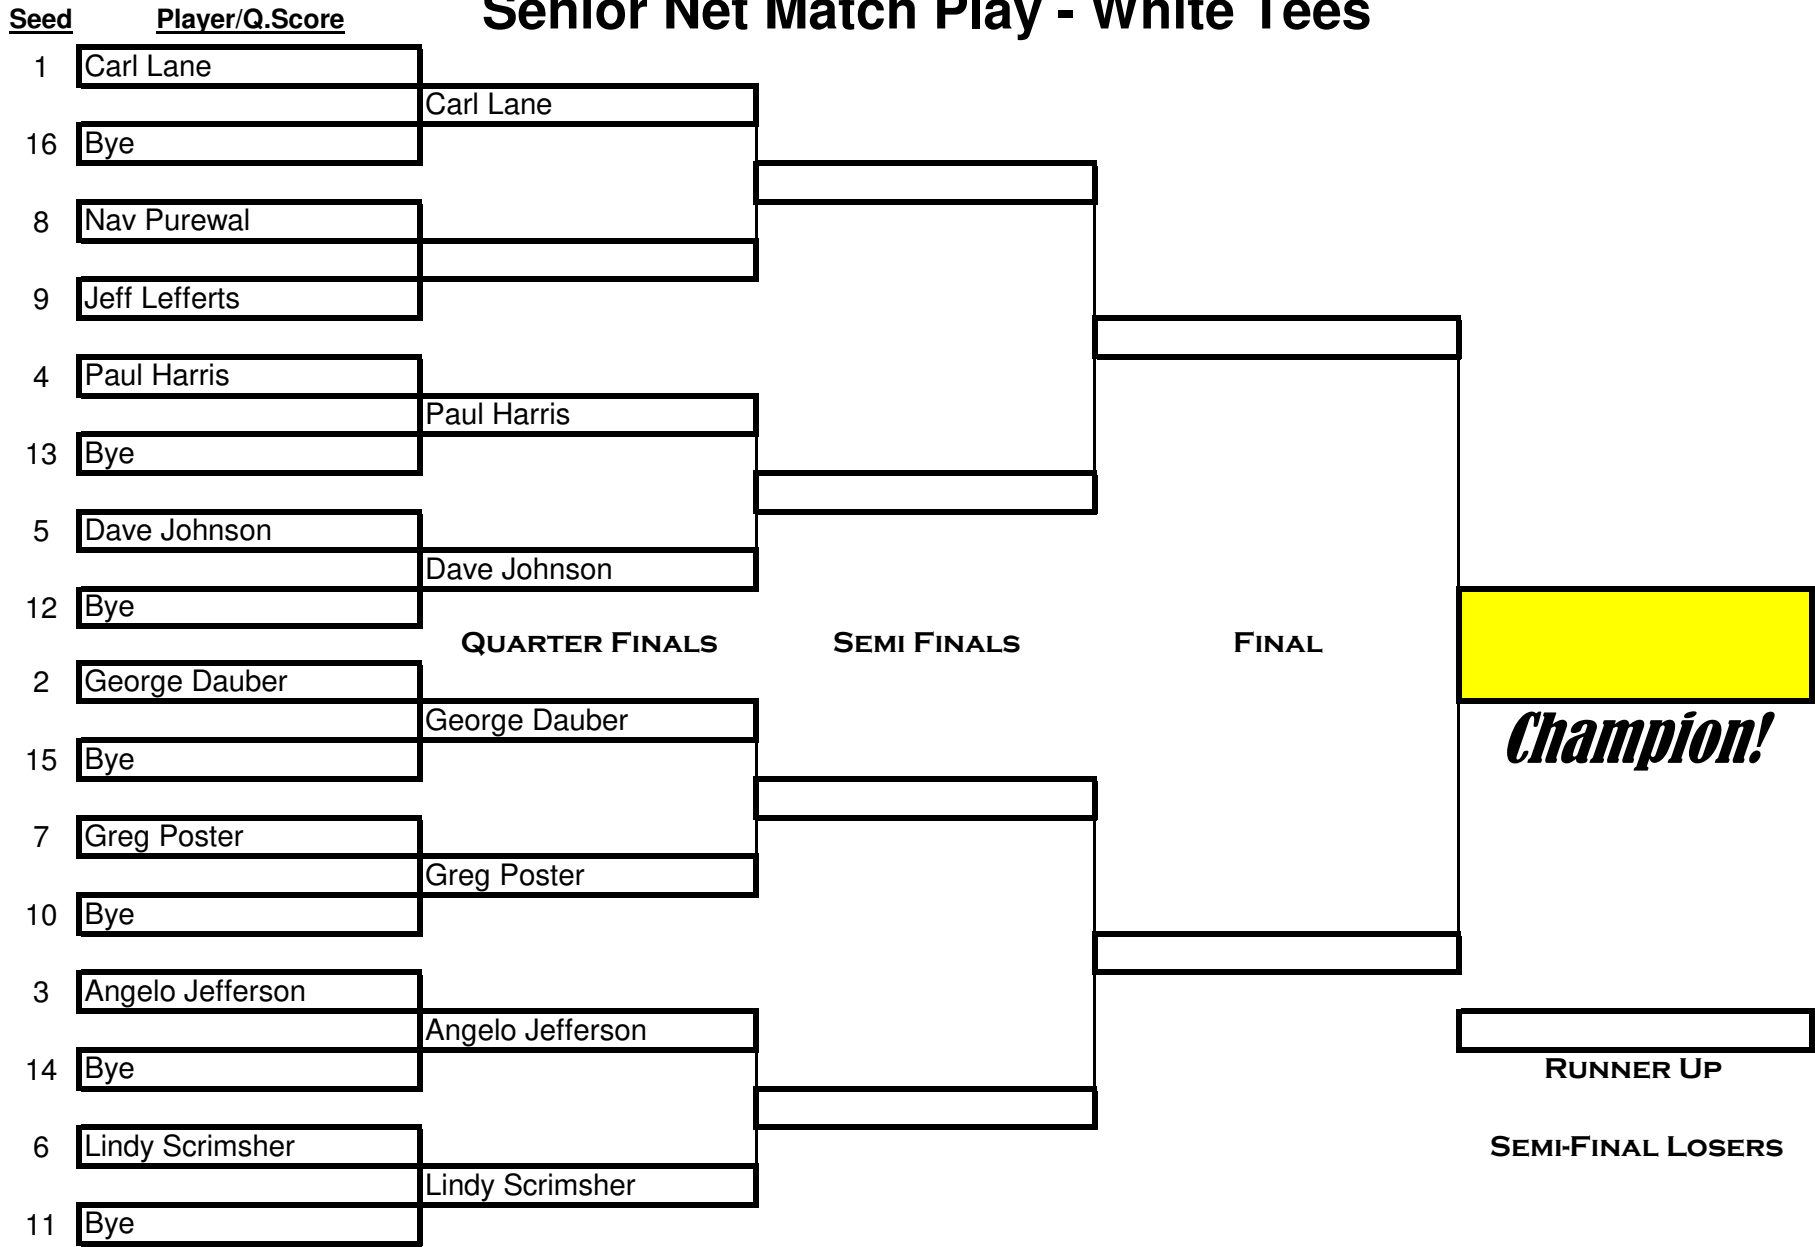

# Net Match Play - Blue Tees

***Champion!***

**RUNNER UP**

**SEMI-FINAL LOSERS.**

# Senior Net Match Play - White Tees

Complete by June 30th

Complete by July 31st

Complete by August 31st

Complete by Sept. 30th

***Champion!***

**RUNNER UP**

**SEMI-FINAL LOSERS**