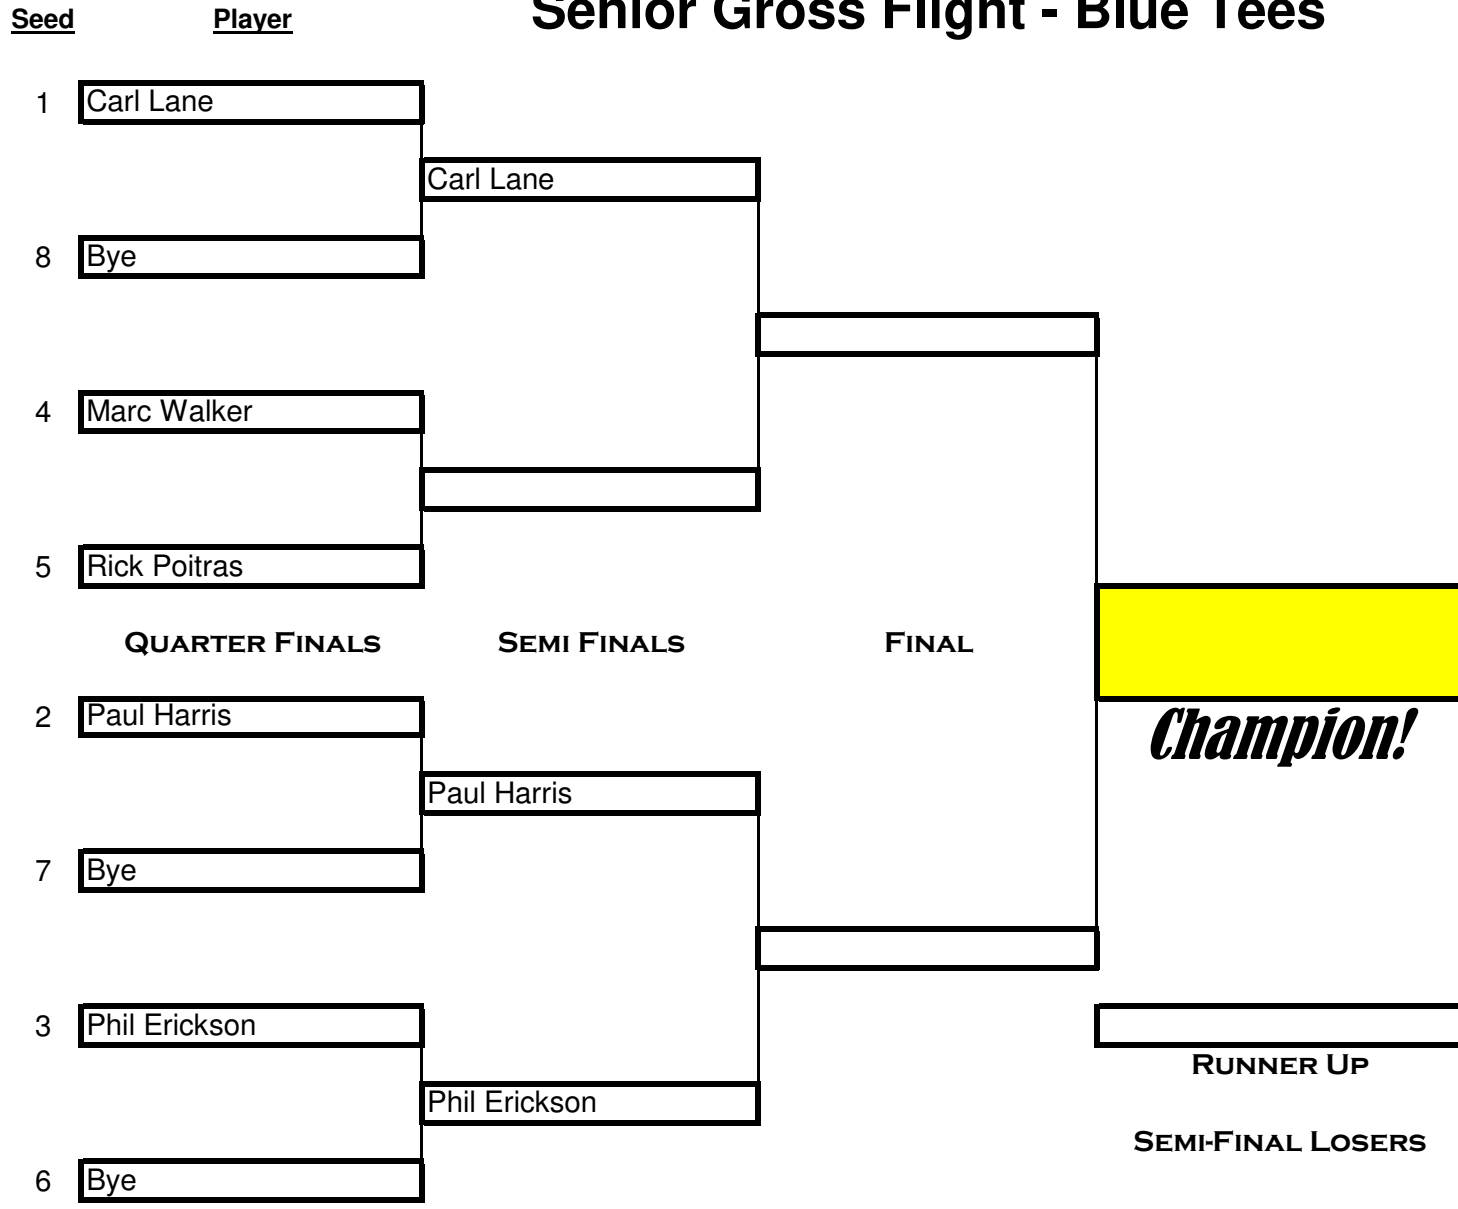

# Net Match Play - Blue Tees

***Champion!***

**RUNNER UP**

**SEMI-FINAL LOSERS.**

# Senior Net Match Play - White Tees

Complete by June 30th

Complete by July 31st

Complete by August 31st

Complete by Sept. 30th

***Champion!***

**RUNNER UP**

**SEMI-FINAL LOSERS**

# Senior Gross Flight - Blue Tees

QUARTER FINALS

SEMI FINALS

FINAL

***Champion!***

RUNNER UP

SEMI-FINAL LOSERS

Complete by July 31st