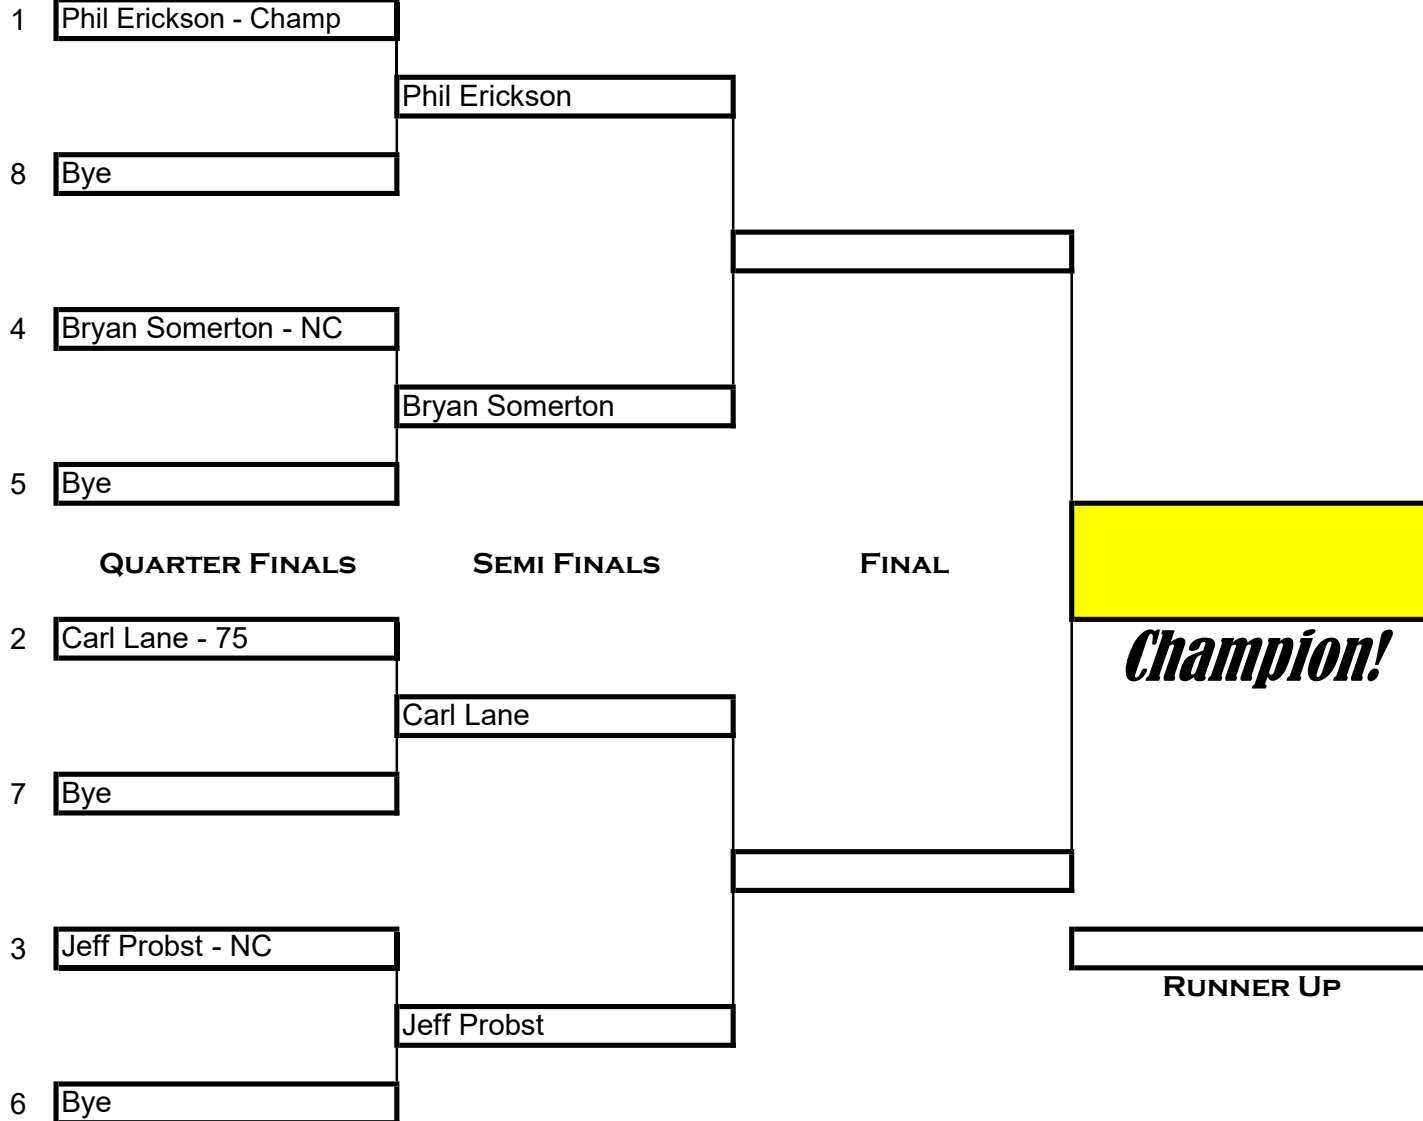

Seed

Senior Gross Flight - Blue Tees

Complete by July 31st Complete by August 31st Complete by Sept. 30th

Senior Net Match Play - White Tees

Net Match Play - Blue Tees

Championship Flight - Black Tees

Complete by July 31st