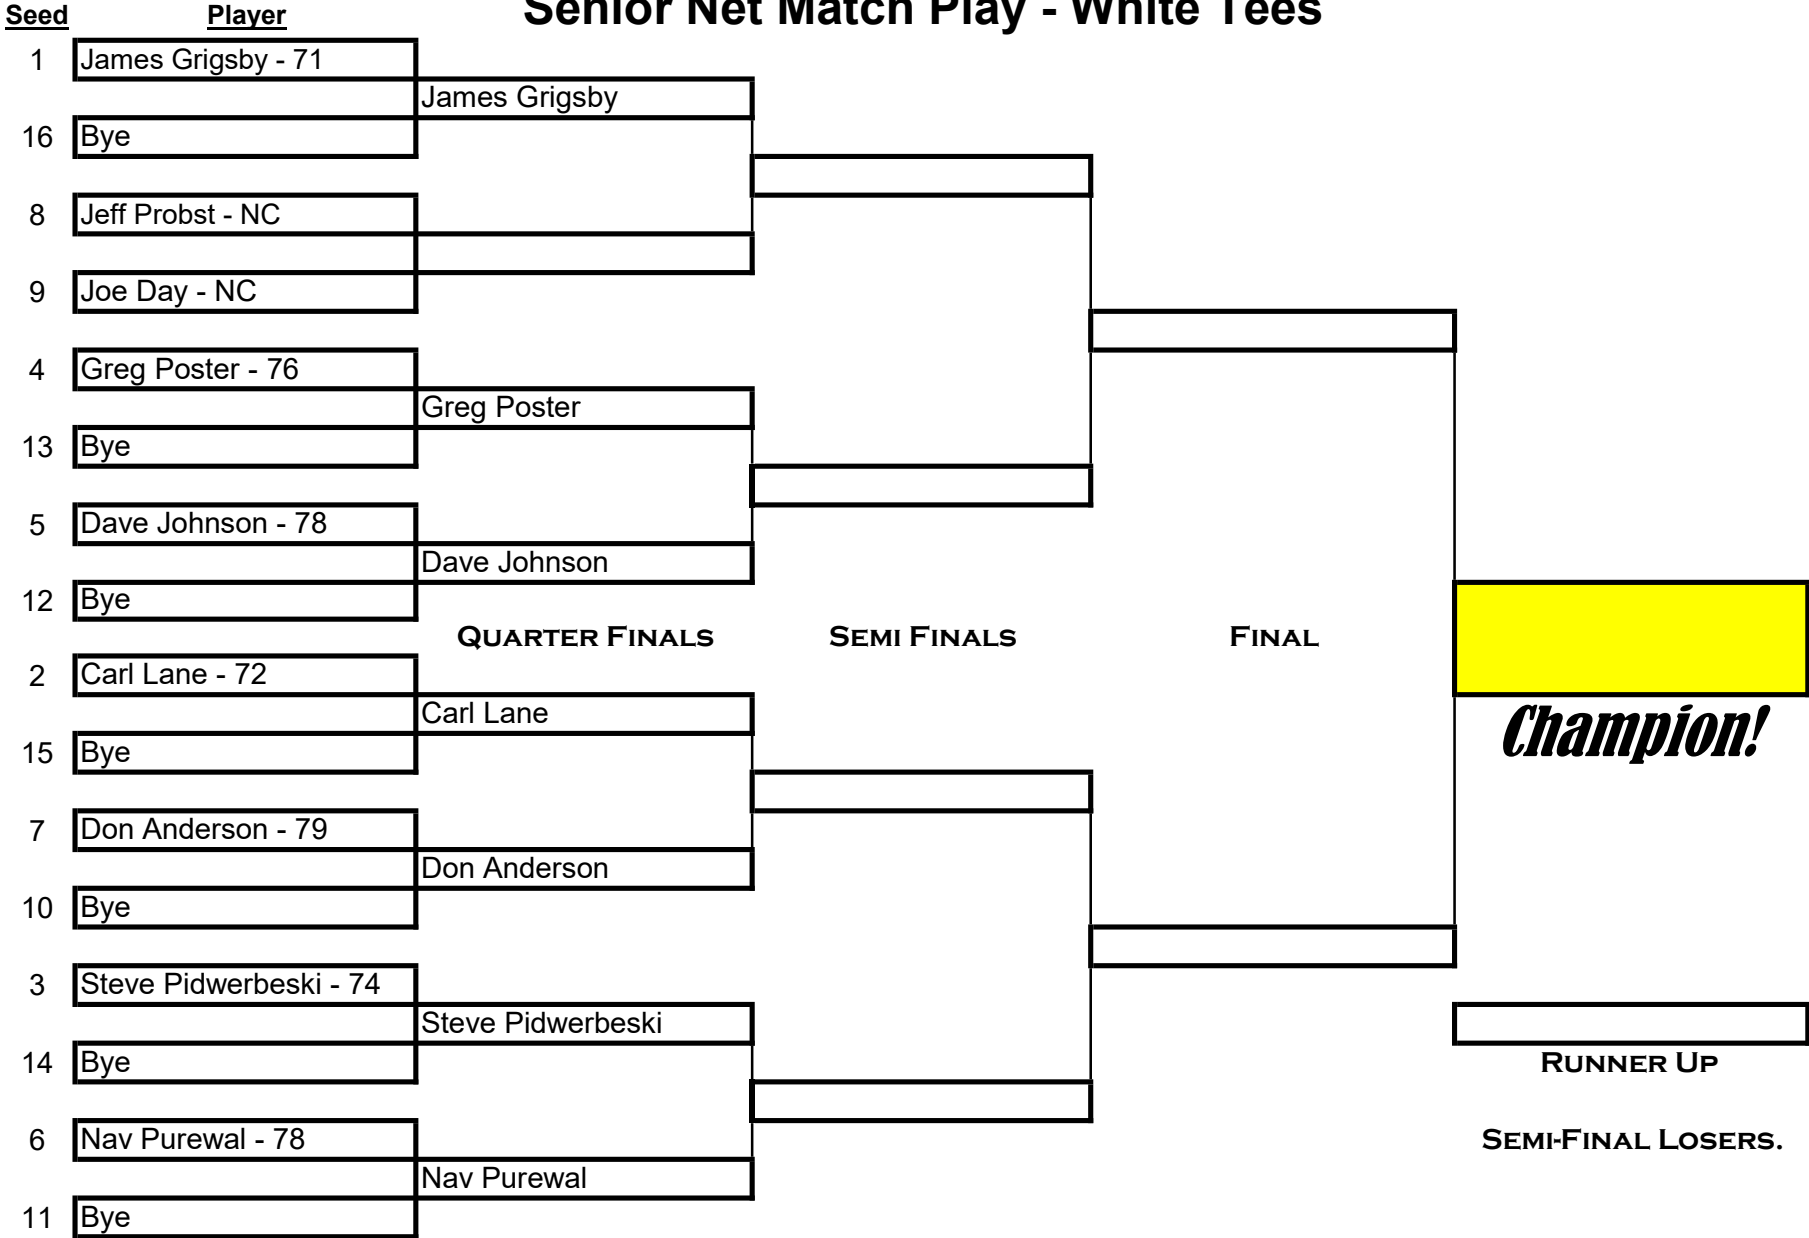

Seed

Senior Gross Flight - Blue Tees

Complete by July 31st Complete by August 31st Complete by Sept. 30th

Senior Net Match Play - White Tees

Net Match Play - Blue Tees

Championship Flight - Black Tees

Complete by July 31st