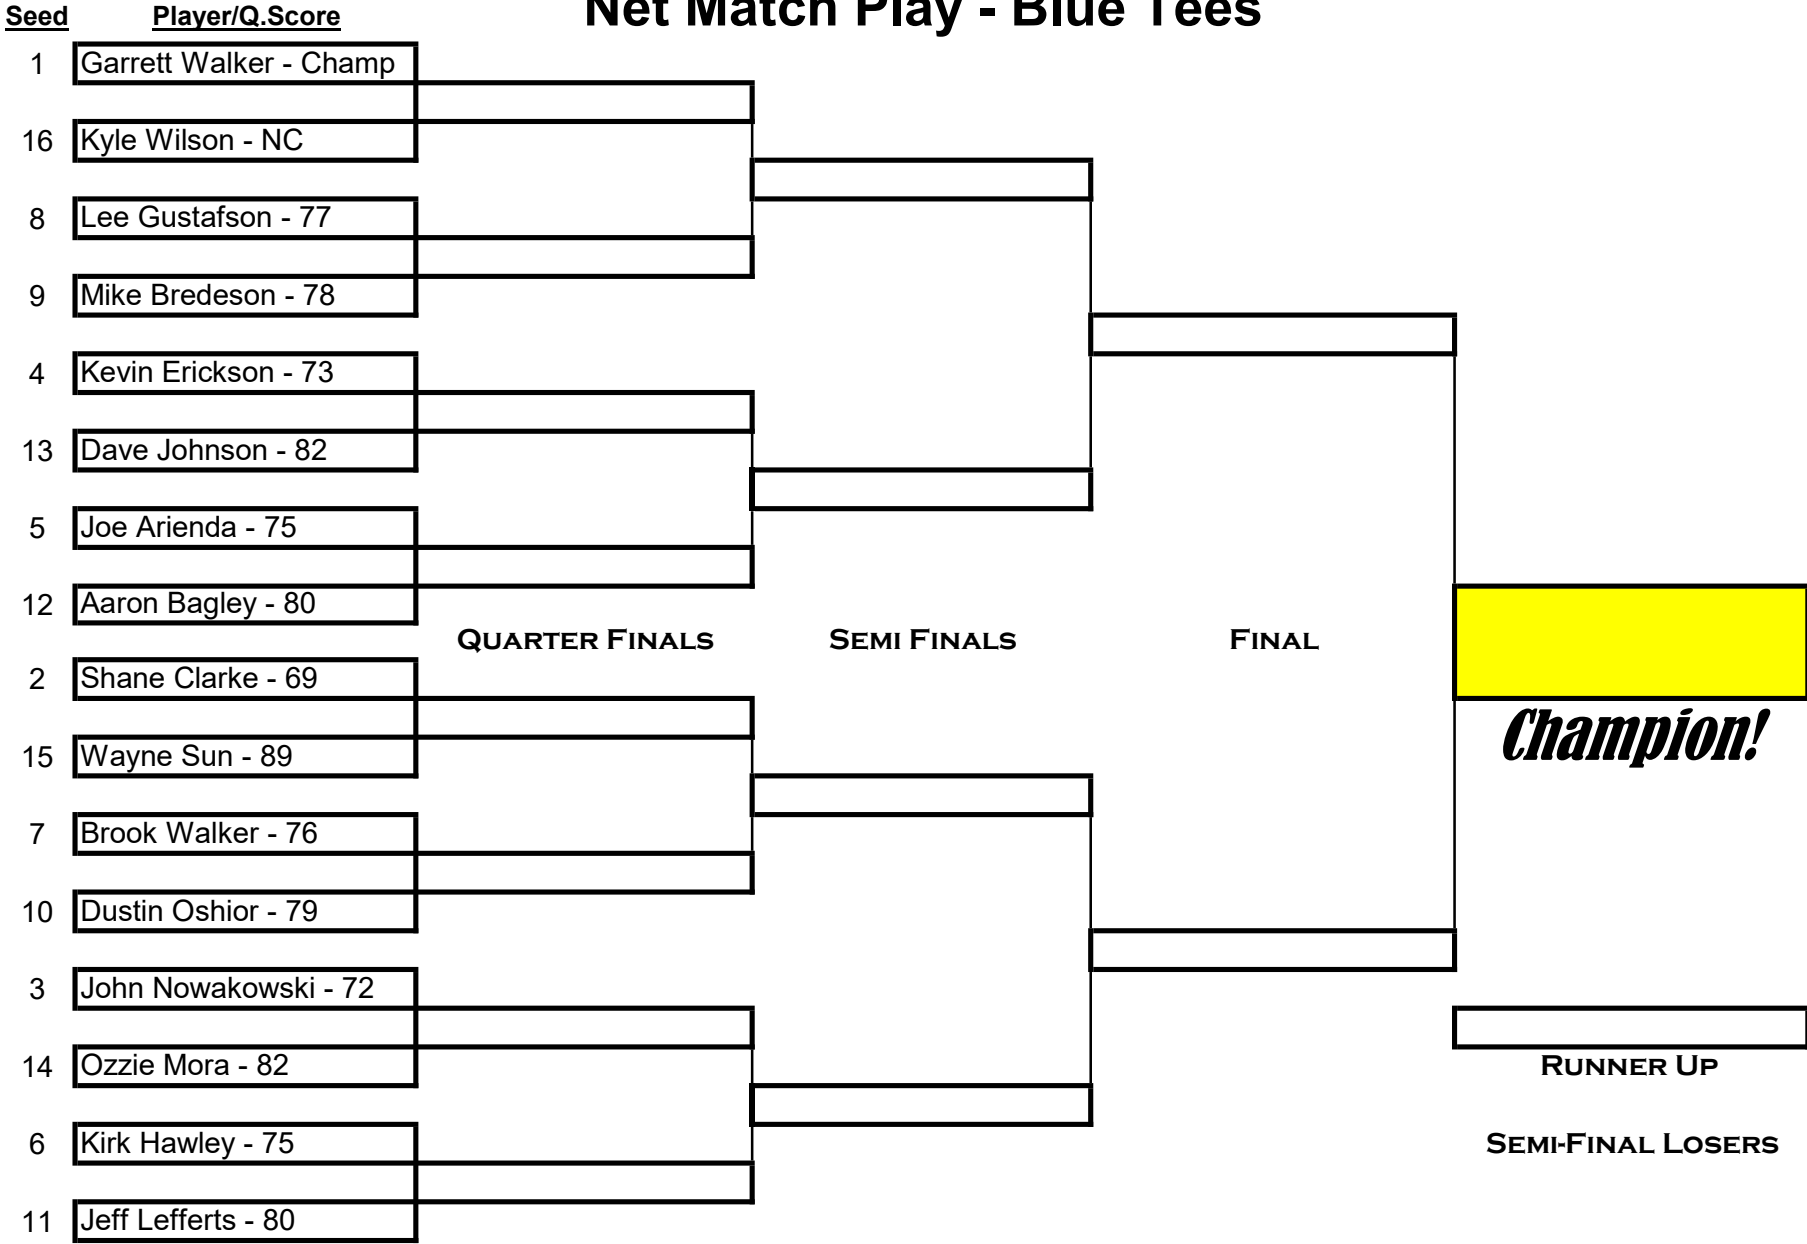

Seed

Senior Gross Flight - Blue Tees

Complete by July 31st Complete by August 31st Complete by Sept. 30th

Senior Net Match Play - White Tees

Net Match Play - Blue Tees

Championship Flight - Black Tees

Complete by July 31st