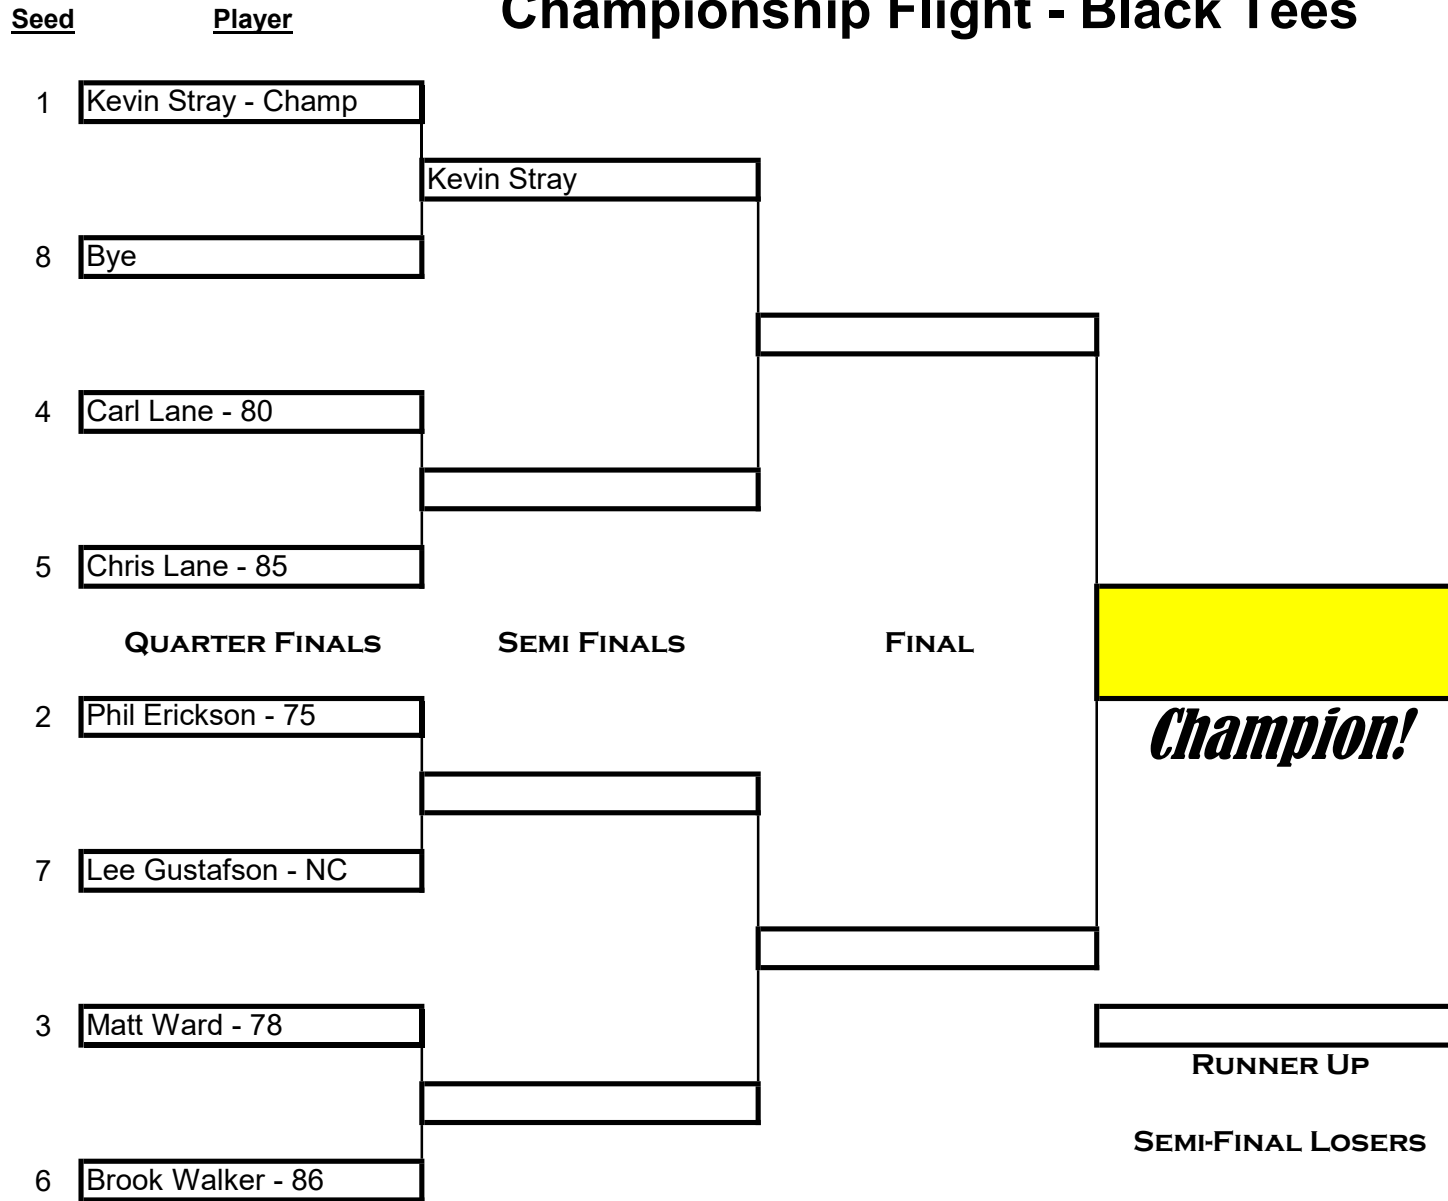

Seed

Senior Gross Flight - Blue Tees

Complete by July 31st Complete by August 31st Complete by Sept. 30th

Senior Net Match Play - White Tees

Net Match Play - Blue Tees

Championship Flight - Black Tees

Complete by July 31st